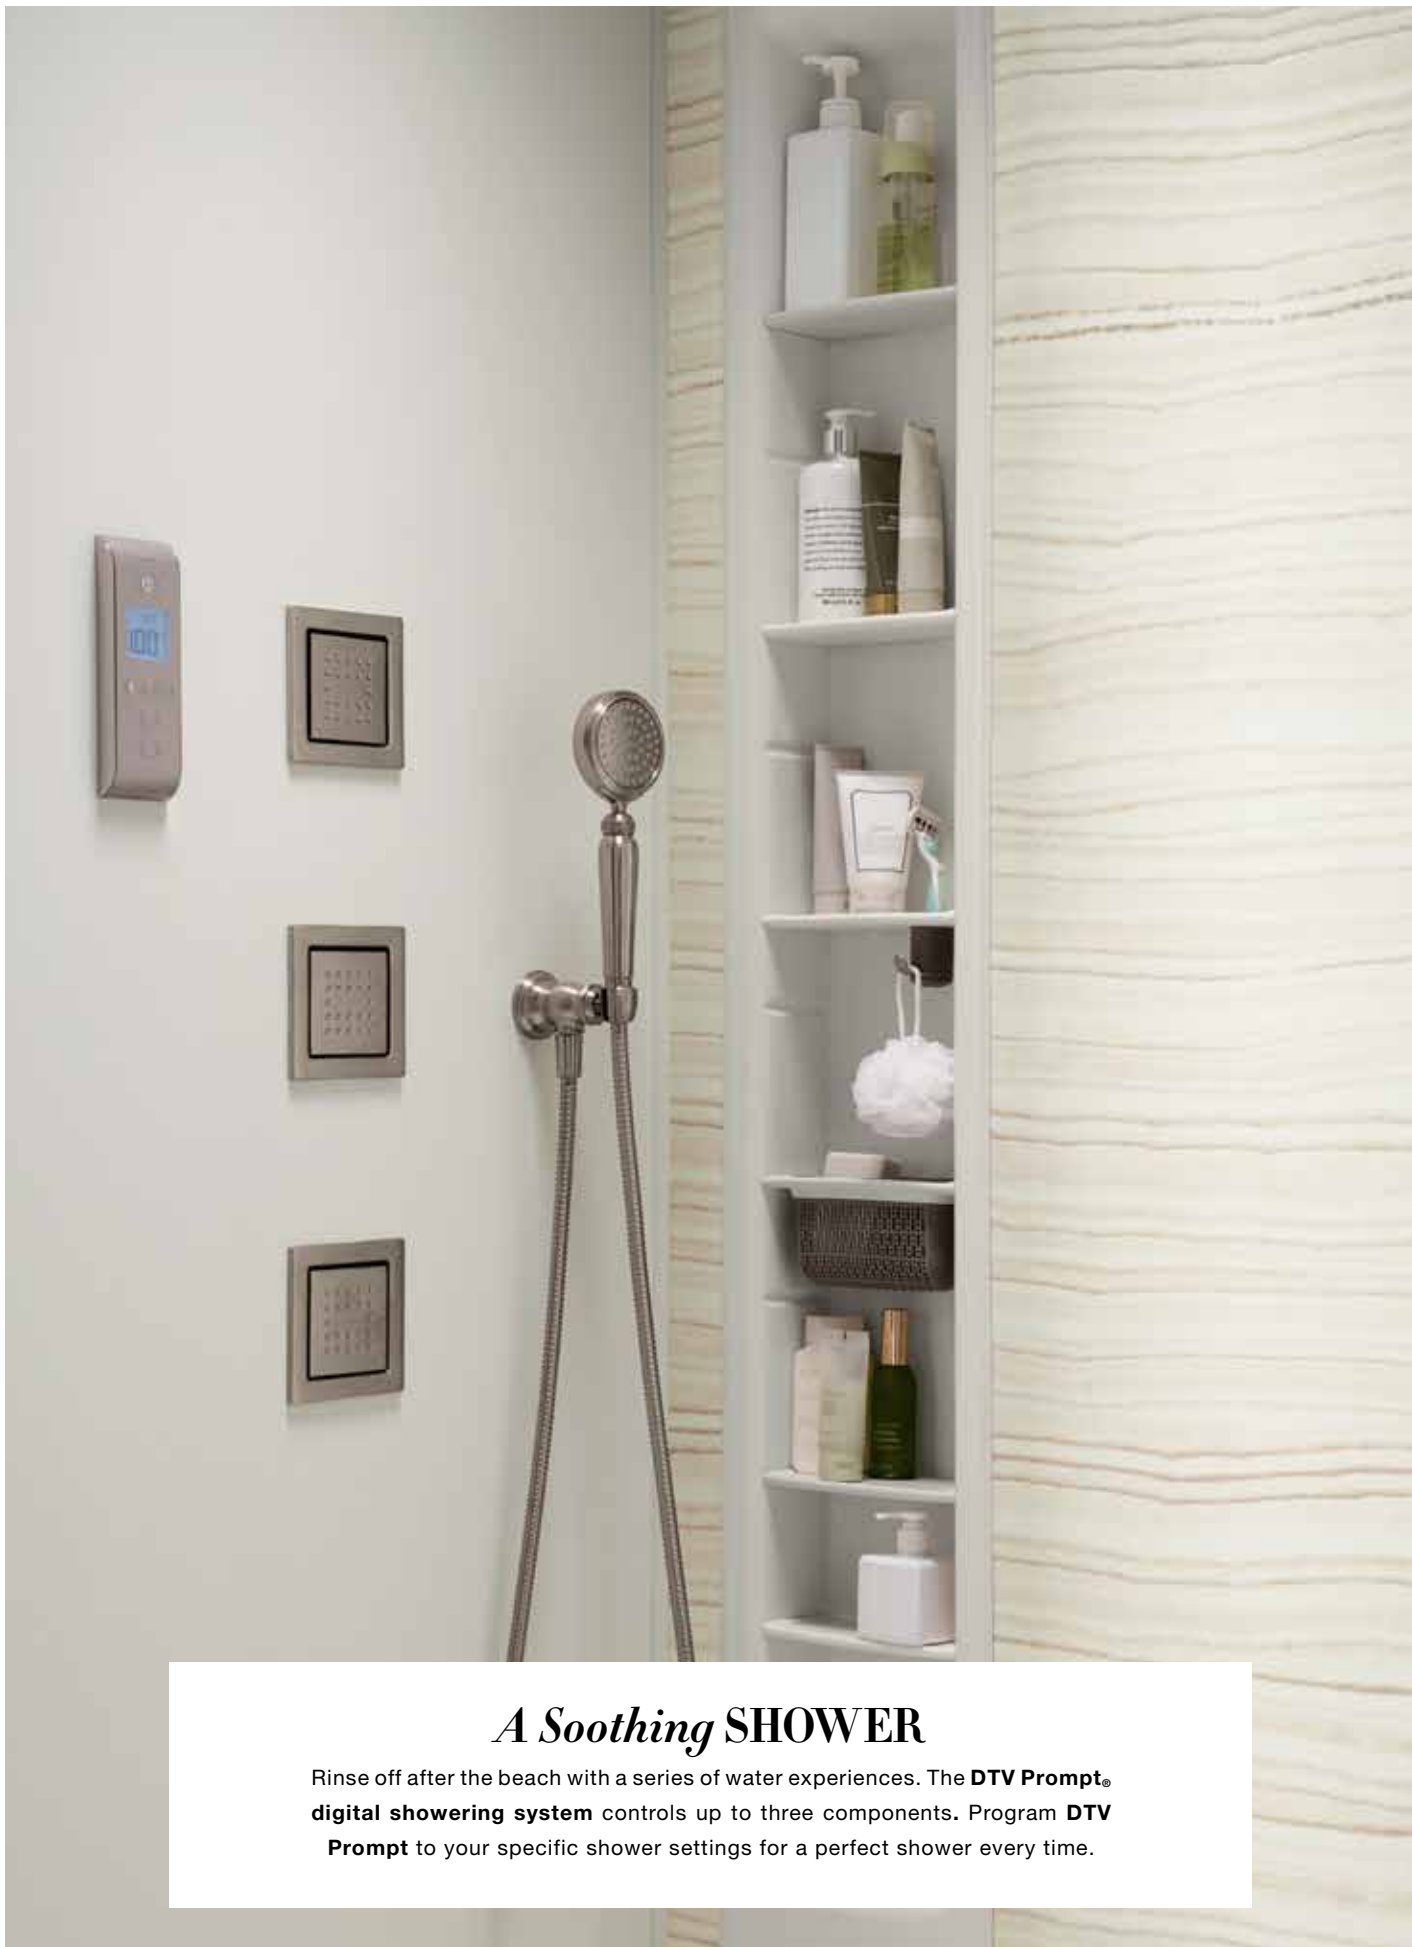

A Soothing SHOWER

Rinse off after the beach with a series of water experiences. The **DTV Prompt® digital showering system** controls up to three components. Program **DTV Prompt** to your specific shower settings for a perfect shower every time.