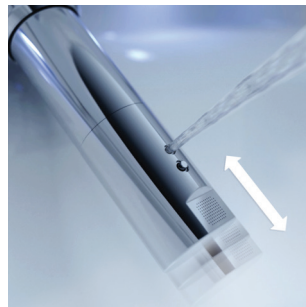

Comfortable clean

Veil features intelligent, integrated bidet functionality for personal comfort and cleansing. It's a soothing alternative to toilet tissue alone.

Personalized clean

User pre-sets enable personal comfort and cleaning. Choose between pulsate and oscillate functions for the bidet spray, and set the shape, position, water pressure and temperature of the spray to your liking.

Individual comfort

For added comfort, Veil features a heated seat and air dryer, both with adjustable temperature settings.

Easy to clean

The fully skirted one-piece elongated vitreous china toilet bowl and tankless design make Veil easy to keep clean.

Self-cleaning bidet wand | Multifunction Nozzles

Front wash: air-infused, gentle cleansing with 78 fine nozzles

Rear wash: spiral spray offers broad cleansing coverage

Pulsating wash: intermittent spray cleanses and soothes

Oscillating wash: spray moves back and forth for more effective cleansing

UV Sanitizing: UV light disinfects wand automatically every 24 hours

Self-cleaning: wand is automatically washed with sterilized water after every use