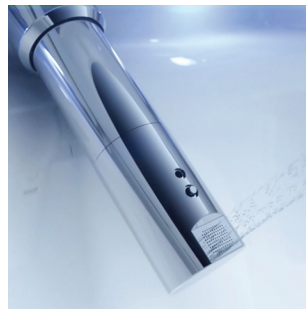

Self-cleaning bidet wand | Multifunction Nozzles

Front wash: air-infused, gentle cleansing with 78 fine nozzles