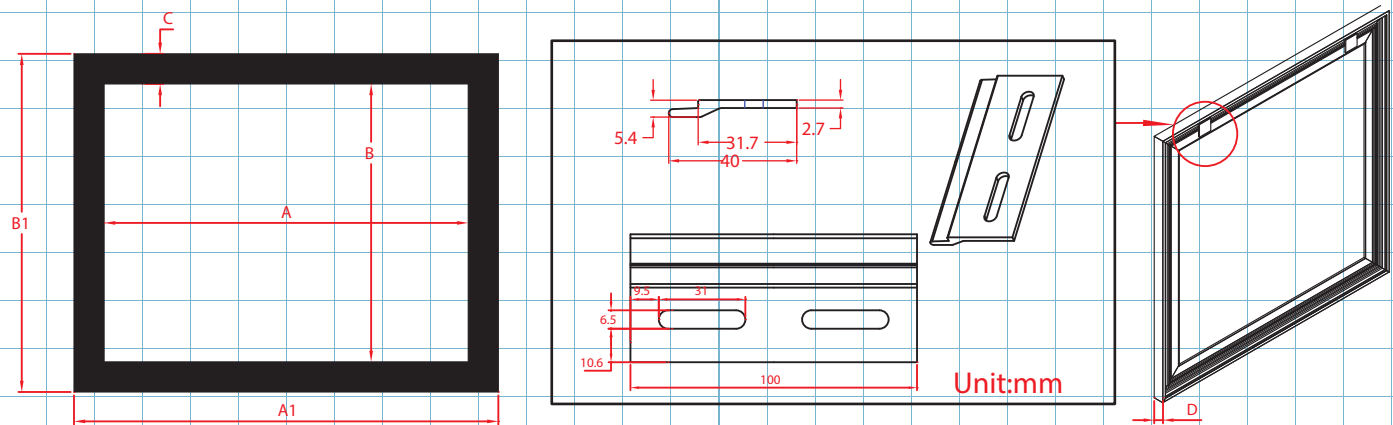

SableFrame Dimensions Table

Unit: mm

The listed measurements are for general reference only. Please contact Elite Screens to verify product design and dimensions before attempting to integrate its products with any structural or furniture modification. Although a manufacturer may offer product advice, it may be taken or disregarded at the integrator's discretion. Elite Screens will not be held responsible or be otherwise liable for faulty installations.