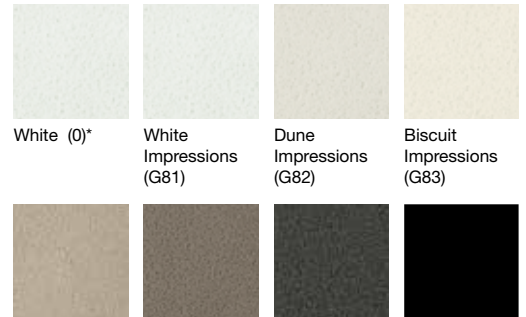

White (0)* White Impressions (G81) Dune Impressions (G82) Biscuit Impressions (G83) Sandbar Impressions (G85) Cashmere™ Impressions (G86) Thunder™ Grey Impressions (G88) Black Black™ (7)*

*Check with your customer service agent for availability of Ceramic/Impressions vanity-top sinks in White and Black Black.