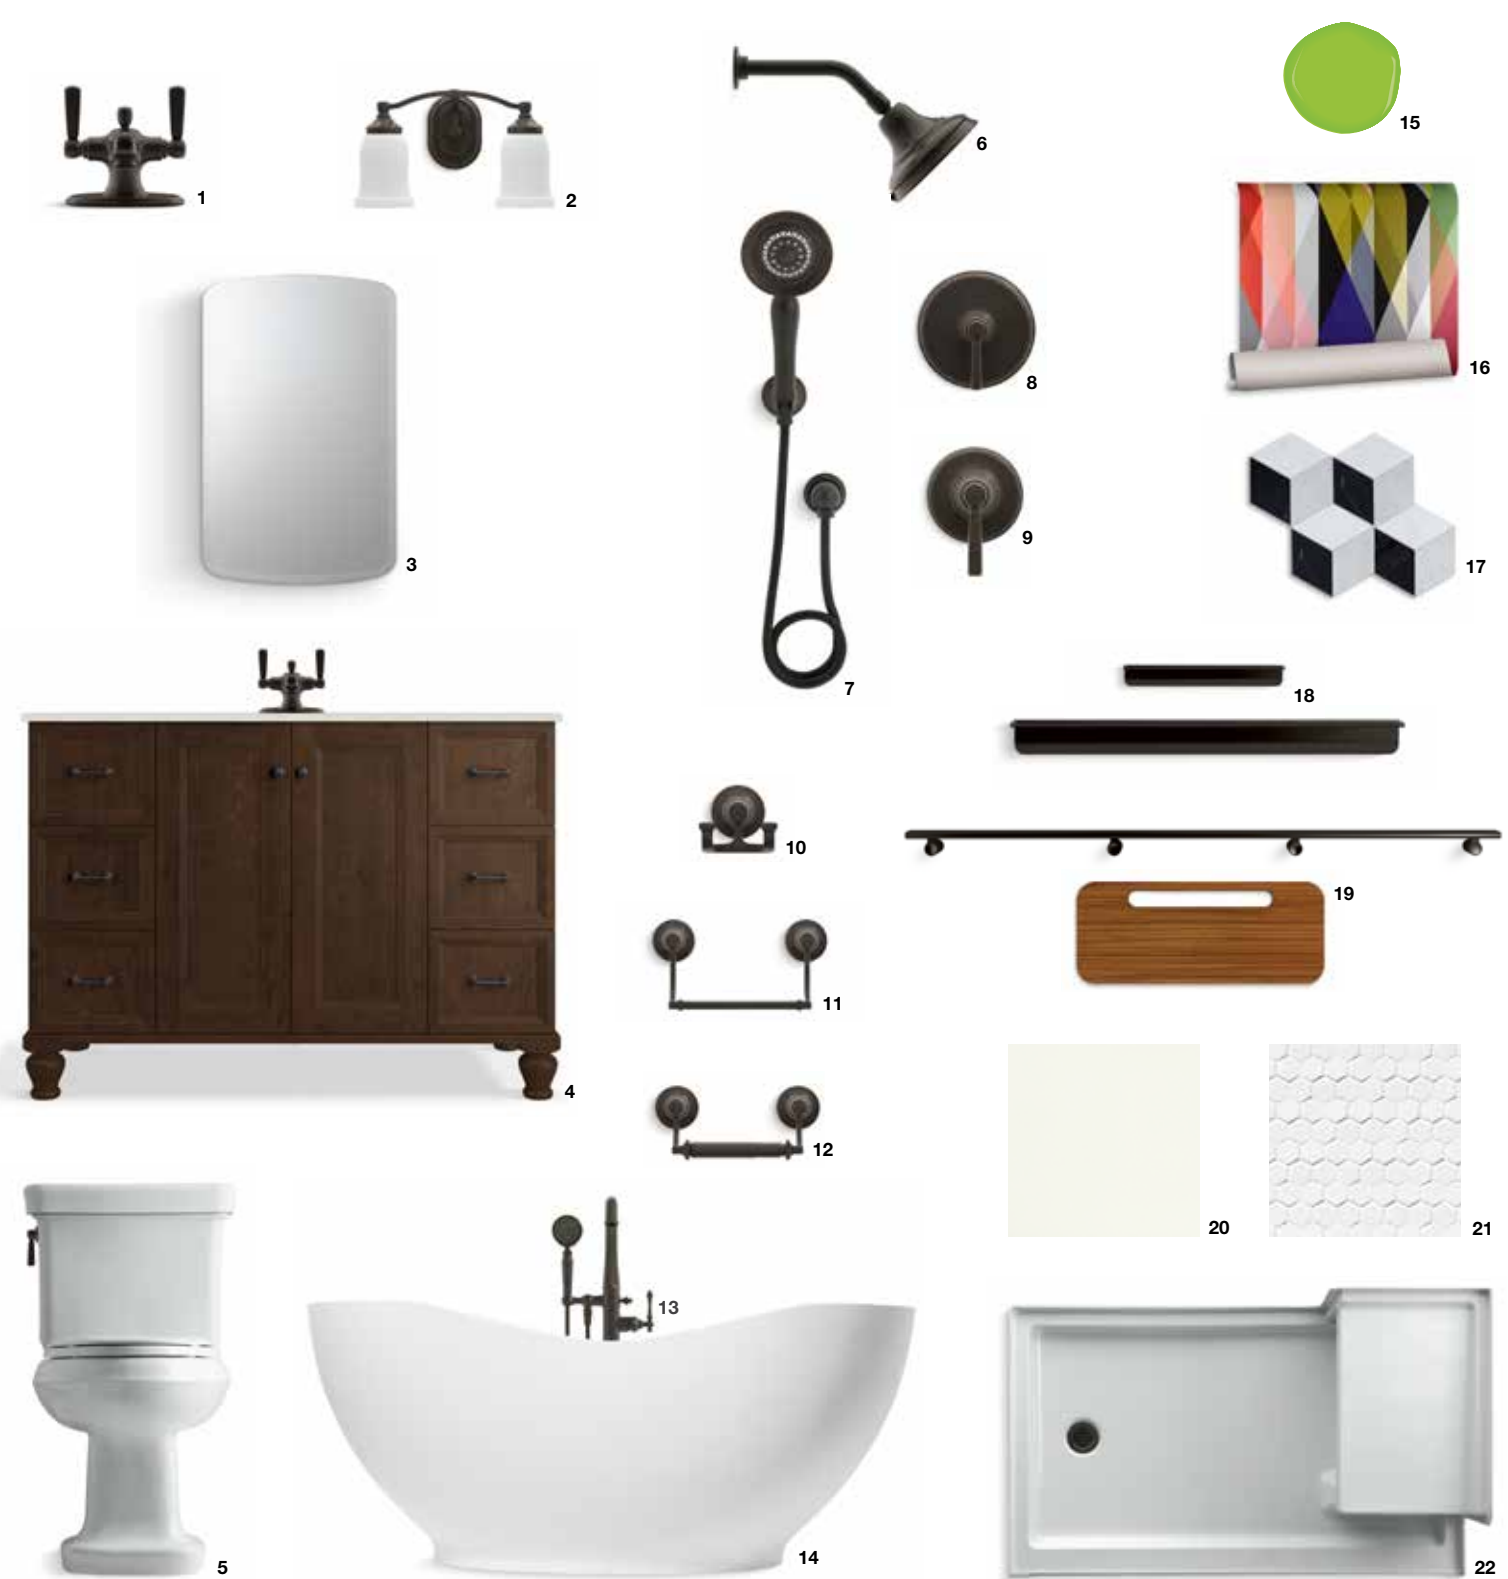

OPTIC VERVE

A daring spin on a traditional silhouette, this powerful color-blocking scheme results in a compelling bathroom design.

1 | Bancroft® Monoblock Bathroom Sink Faucet (K-10579-4-2BZ) 2 | Bancroft Double Sconce (K-11422-2BZ) 3 | Bancroft Medicine Cabinet (K-CB-CLC2031BAN) 4 | Damask® 48" Vanity with Furniture Legs, Knob, Pull and Ceramic/Impressions® 49" Rectangular Vanity-Top Bathroom Sink (K-99522-LG-1WB/K-99686-HF3/K-99689-HF3/K-2783-1-G82) 5 | Bancroft Comfort Height, Two-Piece Elongated 1.28 GPF Toilet and Trip Lever (K-3827-95/K-9475-2BZ) 6 | Bancroft Multifunction 2.5 GPM Showerhead and Showerarm and Flange (K-10591-2BZ/K-7397-2BZ) 7 | Bancroft Multifunction 2.5 GPM Handshower, Adjustable Wall-Mount Handshower Holder, Supply Elbow and MasterShower® Metal Shower Hose (K-10597-2BZ/ K-10599-2BZ/K-10574-2BZ/K-9514-2BZ) 8 | Bancroft Volume Control Valve Trim (K-T10593-4-2BZ) 9 | Bancroft Thermostatic Valve Trim (K-10596-4-2BZ) 10 | Bancroft Double Robe Hook (K-11414-2BZ) 11 | Bancroft Hand Towel Holder (K-11416-2BZ) 12 | Bancroft Toilet Tissue Holder (K-11415-2BZ) 13 | Kelston® Floor-Mount Bath Filler Trim with Handshower (K-T97332-4-2BZ) 14 | Abrazo® Freestanding Bath (K-1800-HW1) 15 | Benjamin Moore® Lime Green Paint 2026-01 16 | Cole & Sons Circus Wallpaper 17 | ANN SACKS® Nero Marquina, White Thassos and Linen Field Tile (Custom Flooring) 18 | Choreograph™ 14" and 21" Floating Shower Shelves (K-97622-ABZ/K-97623-ABZ) 19 | Choreograph 54" Shower Barre and Teak Tray (K-97628-ABZ/K-97629-NA) 20 | Choreograph Wall Panel (K-97617-95) 21 | Choreograph Hex Accent Panel (K-97610-T03-0) 22 | Tresham® Seated Shower Base (K-1979-95)