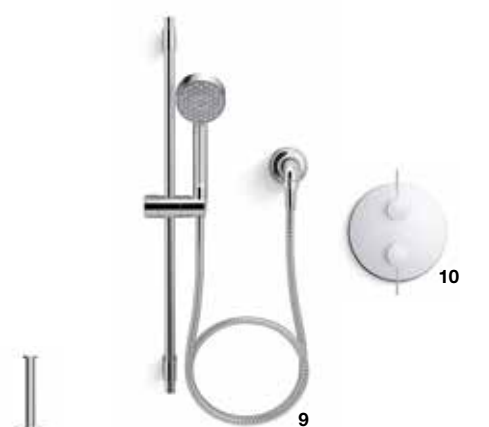

2 & 3

5

4

6

1 | Purist® Widespread Bathroom Sink Faucet with Low Lever Handles and Low Spout (K-14410-4-CP) 2 | Verticyl® Oval Under-Mount Bathroom Sink (K-2881-0) 3 | Solid/Expressions™ 61" Vanity Top (K-5765-S33) 4 | Damask® 60" Vanity with Furniture Legs, Knob and Pull (K-99523-LG-1WA/K- 99686-HF1/K-99689-HF1) 5 | Purist Towel Ring (K-14441-CP) 6 | Adair® Comfort Height® One-Piece Elongated 1.28 GPF Toilet (K-3946-0)
Note: Silestone® vanity top in Magenta Energy is pictured at left

Case Study:
HOLLYWOOD, CALIFORNIA

This Hollywood home's poolside bathroom offers a clean and colorful space to escape to high above the city.

1

2 & 3

7

10

4

5

6

1 | Falling Water® Wall-Mount Bathroom Sink Faucet Trim (K-T196-CP) 3 | Solid/Expressions™ 61" Vanity Top (K-5765-S36) 2 | Twirl® Under-Mount Bathroom Sink (K-14287-H6-W2) 4 | Jute® 60" Vanity with Metal Legs and Bar Pull (K-99548-LG-1WA/K-99688-HF1) 5 | Saile® One-Piece Elongated Dual-Flush Toilet (K-3564-0) 6 | Stillness® Vertical Toilet Tissue Holder (K-14459-CP) 7 | Stillness Robe Hook (K-14458-CP) 8 | Awaken® G110 Multifunction 2.0 GPM Showerhead and Showerarm and Flange (K-72419-CP/K-7397-CP) 9 | Awaken G90 2.0 GPM Handshower Kit (K-98361-CP) 10 | Stillness Valve Trim (K-T10941-4-CP)