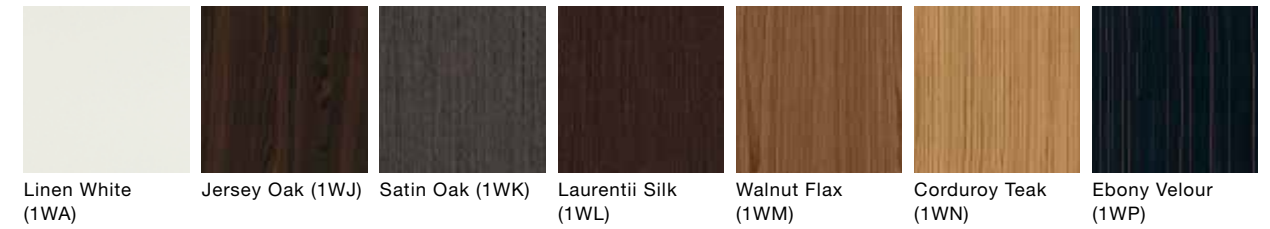

Choose your vanity finish

From traditional to rustic to modern, choose the finish that best showcases your personality and ties the room together.

Damask®, Jacquard®, Marabou® & Poplin™

Jute®

STYLING

Furniture-Style Vanities