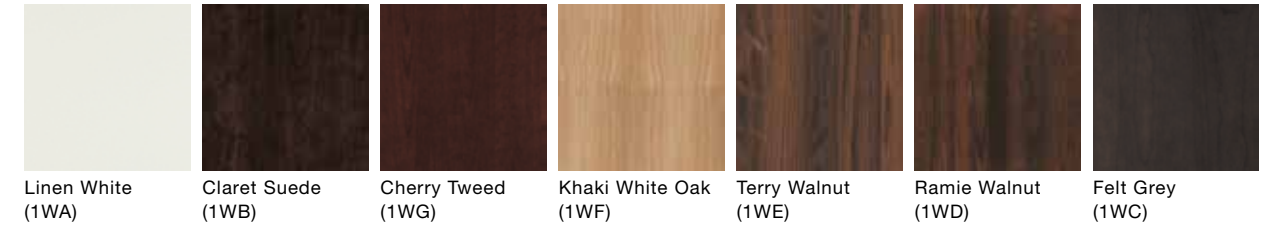

Choose your vanity finish

From traditional to rustic to modern, choose the finish that best showcases your personality and ties the room together.

Damask®, Jacquard®, Marabou® & Poplin™

Jute®

STYLING

Furniture-Style Vanities