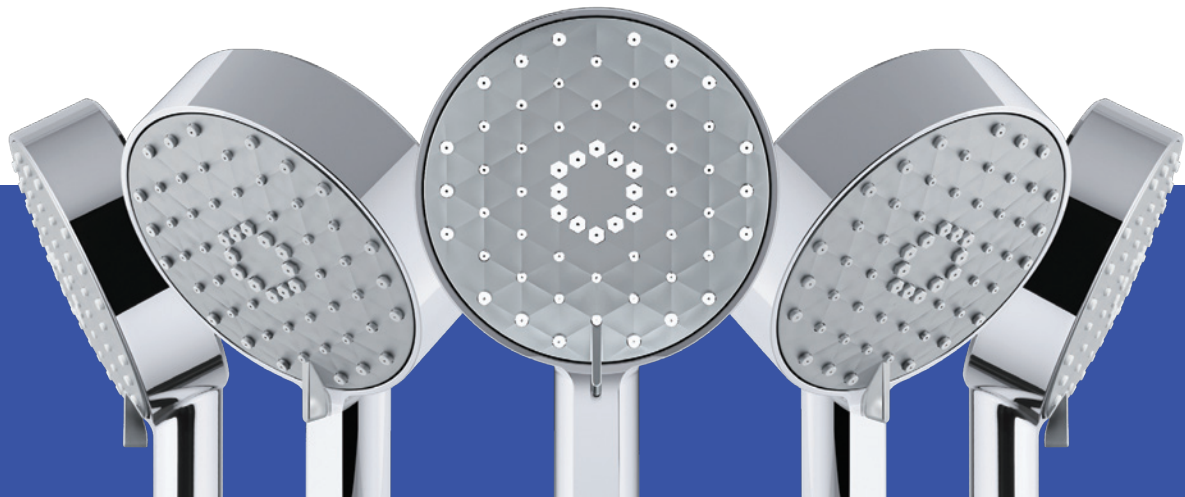

Awaken[®] showerheads and handshowers are as beautiful as they are powerful with two distinct design options — **Series B** or **Series G**.

Both designs meet WaterSense® criteria for water conservation, saving you money while providing an efficient and thorough showering experience.

Intense Drenching* — a forceful, concentrated spray that delivers thorough rinsing.

Targeted* — a focused stream of water delivering one of Kohler's most forceful sprays, perfect for targeting sore muscles.

Reduced-Flow** — a decreased flow rate that meets Americans with Disabilities Act (ADA) standards.

The convenient tab allows you to move smoothly between the sprays and easily locks into place with a push of your thumb.

Forceful Spray

Features one of Kohler's most forceful sprays

Easy-Clean Sprayface

Wipes clean with a wet cloth

Lasting Finish

Resists corrosion & wear

B90

Single-function showerhead