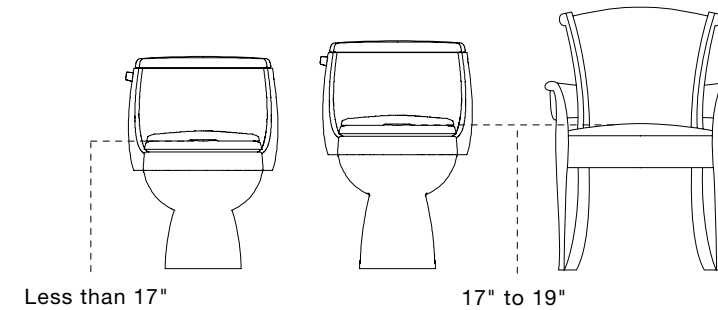

CONSIDER STYLE & CLEANLINESS

WALL-HUNG

- Mounts to wall for easy cleaning beneath the toilet
- Tank and mounting hardware are concealed behind the wall

ONE-PIECE

- Integrated tank and bowl offer a seamless easy-to-clean design
- Fewer creases for dirt and germs to hide

TWO-PIECE

- Separate tank and bowl design
- Features DryLock™ system to prevent water leakage

SKIRTED TRAPWAY

- Offers an easy-to-clean smooth surface from front to back

CONCEALED TRAPWAY

- Features a smooth surface that's easy to wipe clean

EXPOSED TRAPWAY

- Traditionally designed, exposed trapways can be seen from the side of the toilet

CONSIDER YOUR SPACE

COMPACT ELONGATED

- Fits the elongated bowl into a round-front space
- Offers added room and comfort for seating

ELONGATED

- Measures 18 $\frac{5}{8}$ " or more
- Fits most residential spaces
- Provides added room and comfort for adults

ROUND-FRONT

- Measures 16 $\frac{3}{4}$ " or less
- Requires less space
- A good solution for small spaces

Learn more about KOHLER® flushing technologies at [KOHLER.com/FlushingTechnologies](https://www.kohler.com/FlushingTechnologies).