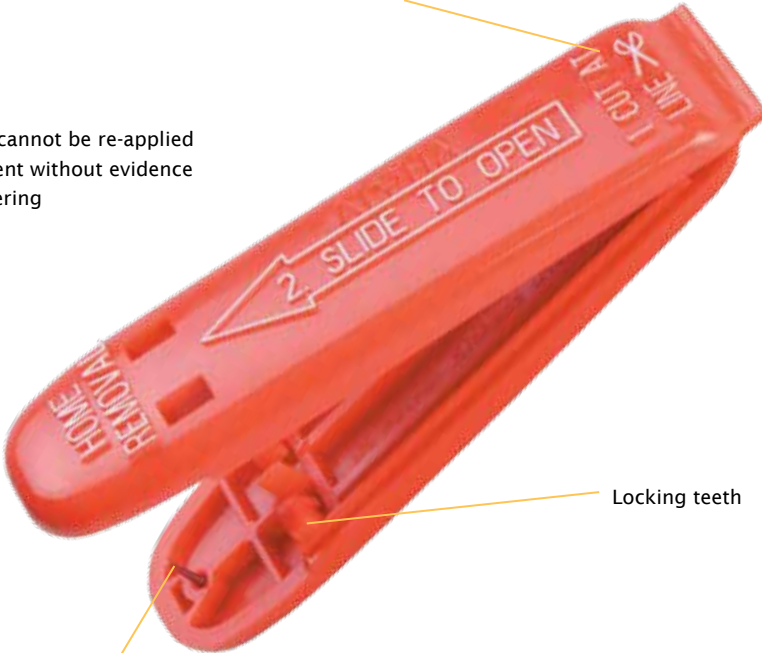

# Shark Tag®

ALPHA®  
High Theft Solutions

Consumer easily removes tag by following printed instructions

The tag cannot be re-applied to garment without evidence of tampering

Locking teeth

Small, sharp pin will not damage garment

Smooth side allows for custom logo or any other desired message

Optional printed tag can be customized

Strong visual deterrent

Shark Tag is very effective in preventing customers from purchasing, using and returning merchandise for a full refund.

The right red Shark Tag attaches to the garment in a visible area — signifying that the merchandise is being secured. Shark Tags are easily removed by the customer at home.

#### KEY FEATURES:

- Assures the garment is in a new and unused condition when returned
- Easy, at home removal
- Can be used to reinforce your store return policy
- Can be source-applied or applied in the store