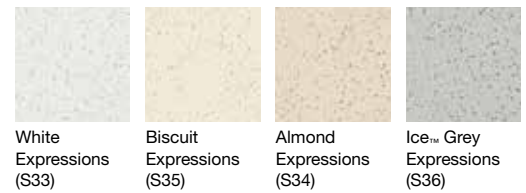

Solid/Expressions solid surface