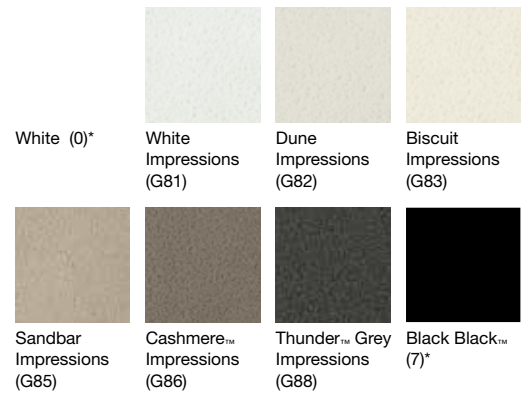

Ceramic/Impressions vitreous china

*Check with your customer service agent for availability of Ceramic/Impressions vanity-top sinks in White and Black Black.