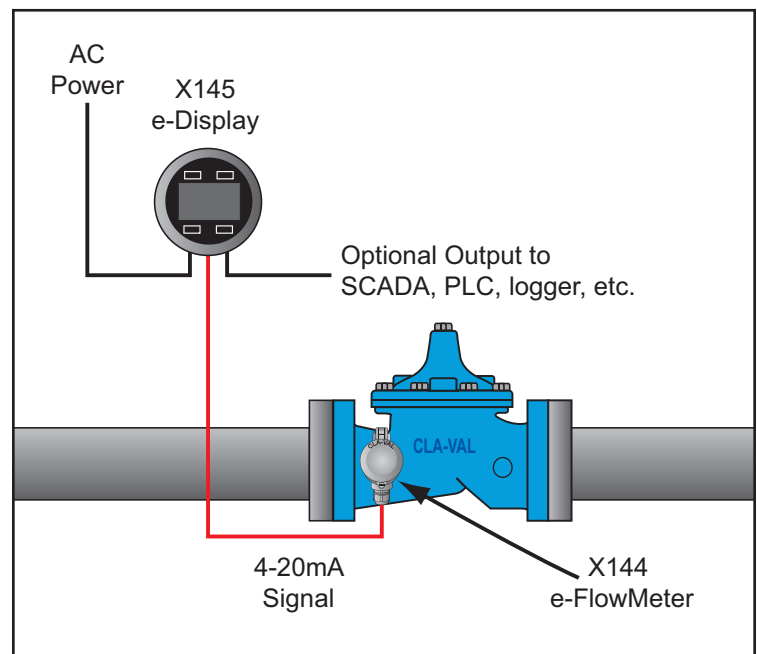

— MODEL — **X145**

Cla-Val e-Display

Model X145

- Displays: Flow Rate, Total, Pressure, Position and mA
- IP-67 Submersible
- SCADA compatible
- Customizable units
- Backlight optional
- Integral wall-mount hardware included

Designed to be wall-mounted, the X145 e-Display is easy to set-up and is ideal for installation with the Cla-Val X144 e-FlowMeter.

Advanced Features

- Pulse output available for SCADA, PLC and logging applications
- Configurable for low-flow cut-off
- Noise filter
- Optional password protection
- Math functions (Linear, Square Root, Programmable Exponent)

The Cla-Val Model X144 e-FlowMeter™ is a vortex shedding insertion flow meter designed to be retrofitted into a Cla-Val Automatic Control Valve to provide accurate flow measurement data without the need to install a separate meter.

Typical Installation

To learn more about Cla-Val Electronic Products, visit www.cla-val.com

Dimensions

Technical Data

Power Input:	AC: 110 - 240V 50/60Hz DC: 8 -24VDC
Display:	Configurable
Operating Temp. Range:	-15° F to +150° F (-25° C to +65° C)
Protection:	IP67
Configuration:	Factory Configured - Field Adjustable