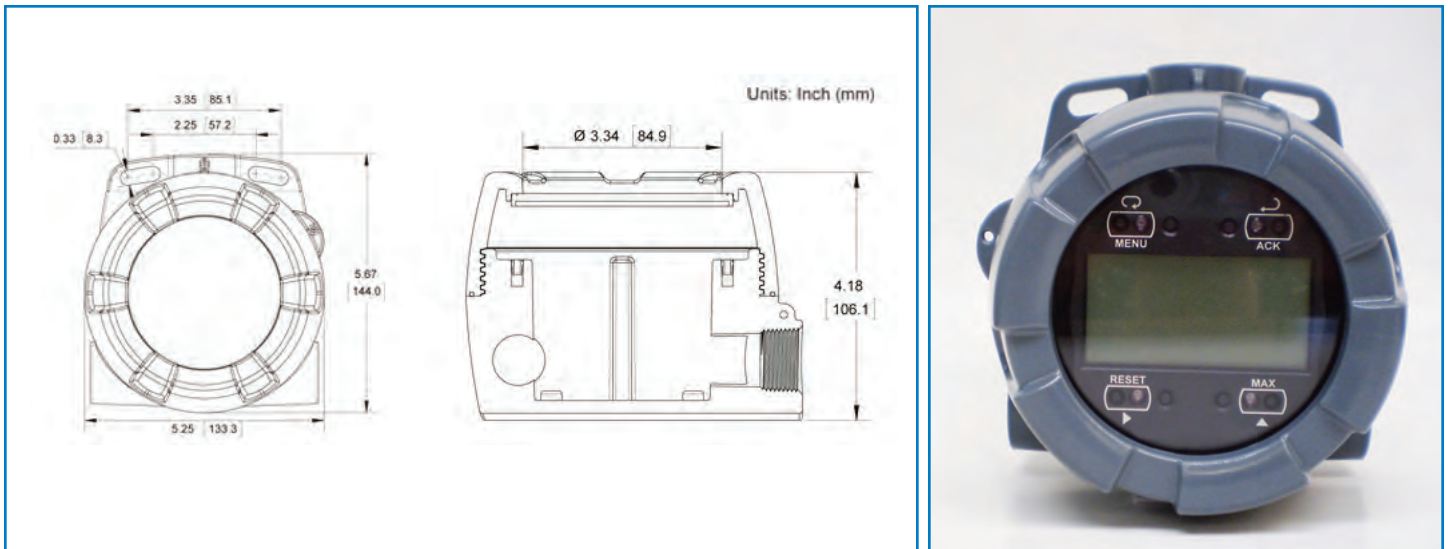

Dimensions

Technical Data

Power Input:	AC: 110 - 240V 50/60Hz DC: 8 -24VDC
Display:	Configurable
Operating Temp. Range:	-15° F to +150° F (-25° C to +65° C)
Protection:	IP67
Configuration:	Factory Configured - Field Adjustable

Complementary Electronic Products

X143MP
Micro Turbine

X143IP Power Generator

X144 Electronic
FlowMeter

VC-22D Electronic
Valve Controller