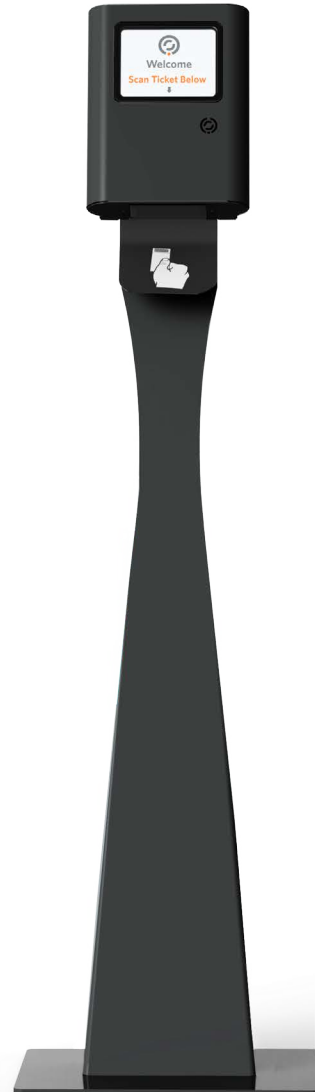

Portable Access Pedestal

The IntraQ Portable Pedestal is an attractive entry pedestal that allows users to self-scan bar coded entry credentials.

Benefits:

- Allows guests to self-scan printed and mobile device displayed barcodes
- Frees ticket takers to perform valuable customer service functions.
- Fast and reliable validation in indoor and outdoor environments
- Battery powered
- Portable and easy to move
- Available in multiple finish colors

Features:

- Media Validation** Validates all types of 1D/2D printed and digital (mobile phone) barcodes
- Fast Entry Throughput** Intuitive for guests; highly responsive validation – can accommodate up to 30 entries per minute
- Bright TFT Display** Color displays provide customizable visual instructions for guests; a touchscreen interface allows operator to access administrator functions
- Attendant Notification** LED lights on the rear of the device notify attendants of presented credential status
- Custom Graphics/Audio** Allows customized screen graphics and sound files to be associated with presented credential status
- Server Communication** TCP/IP based via wireless communication

Dimensions:

Shown in inches and [mm]