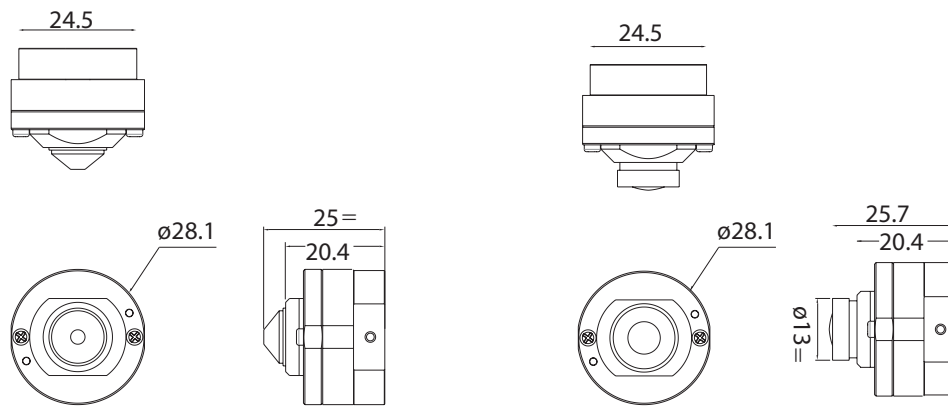

Dimensions

Camera Unit

Unit: mm

IPS02HFANWSY2
IPS02HFANWSY3

IPS02HFANWSY1

Main Unit

Ordering Information

Model Numbers	Description
IPS02HFANWSY1	Illustra Pro 2MP micro, 2.6mm, indoor nonvandal, white, SDN, WDR
IPS02HFANWSY2	Illustra Pro 2MP micro, 2.8mm, indoor nonvandal, white, SDN, WDR
IPS02HFANWSY3	Illustra Pro 2MP micro, 3.7mm, indoor nonvandal, white, SDN, WDR