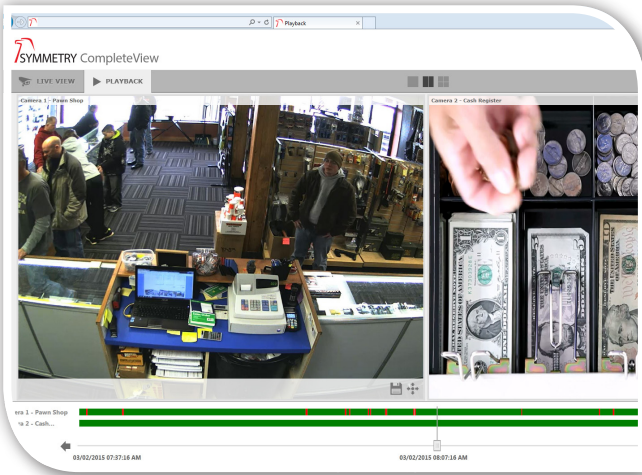

VIDEO | SYMMETRY TOUCHVIEW

TOUCHVIEW MOBILE FUNCTIONALITY

Feature	iPhone/iPad/ iPod touch	Android
Multiple, customizable view layouts	Yes	Yes
Configurable multi camera view layouts	Yes	Yes
Drag and drop view layout configuration	Yes	N/A
Point and click view layout configuration	N/A	Yes
PTZ camera control	Yes	Yes
Digital PTZ on any camera using iPhone-style stretch, pinch and drag controls	Yes	N/A
PTZ preset position control	Yes	Yes
PTZ speed control	N/A	Yes
Simultaneous live display of cameras	30	16
Supports landscape and portrait modes	Yes	Yes
Integrated Dynamic Resolution Scaling for low bandwidth consumption	Yes	Yes
Playback of recorded video	Yes	Yes
Date and time based search recordings	Yes	Yes
Fast forward, skip to beginning/end of clip	Yes	N/A
Pause and play controls for playback of recordings	Yes	Yes
Scrub bar control for easy playback of recordings	Yes	Yes
Take snapshot image from any displayed camera	Yes	N/A
Email snapshot image	Yes	N/A
User selectable video quality levels	N/A	Yes
Adjustable frame rate speed	N/A	Yes
Export and import configuration between devices	Yes	Yes

sales@amag.com
www.amag.com