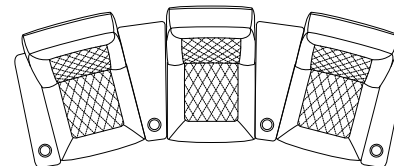

DIAMOND PATTERN

MODULES

End chairs combine with chair connectors or armless chairs for straight or wedge shaped rows.
Two armless Luca modules can be joined without arm connectors.

Right-End

Left-End

Armless

Straight and Wedge
Arm Connectors

SPECIFICATIONS

B = 10" Seat Back Wall Clearance

A = 36" Recommended Row Spacing
(Measured with chair in upright position.)

83.5" deep platform recommended with 7" riser step typical.

Dimensional Tolerance:

Allow 1/2" (12mm) to each chair for cushion variation.

MODULAR SOLUTIONS

Design & Quote Custom
Theater Seating Online with
our **Custom Configurator**
SalamanderDesigns.com

- Wall-away recliner mechanism allows close-to-wall positioning
- Fully-adjustable, motorized* recliner or 3-position manual recliner mechanism
- Leather or microsuede covers
- Tailored, optional contrast double needle stitch
- Black, silver or no cup holder