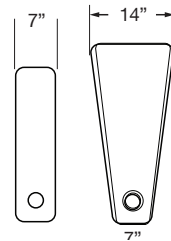

DIAMOND PATTERN

MODULES

End chairs combine with chair connectors or armless chairs for straight or wedge shaped rows.
Two armless Luca modules can be joined without arm connectors.

Right-End

Left-End

Armless

Straight and Wedge
Arm Connectors

SPECIFICATIONS

B = 10" Seat Back Wall Clearance

A = 36" Recommended Row Spacing
(Measured with chair in upright position.)

83.5" deep platform recommended with 7" riser step typical.