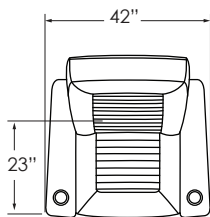

HORIZONTAL PATTERN

MODULES

End chairs combine with chair connectors or armless chairs for straight or wedge shaped rows.
Two armless Lilliana modules can be joined without arm connectors.

Right-End

Left-End

Armless

Straight and Wedge
Arm Connectors

SPECIFICATIONS

B = 10" Seat Back Wall Clearance

A = 36" Recommended Row Spacing
(Measured with chair in upright position.)

83.5" deep platform recommended with 7" riser step typical.