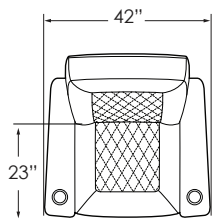

DIAMOND PATTERN

MODULES

End chairs combine with chair connectors or armless chairs for straight or wedge shaped rows.
Two armless Luca modules can be joined without arm connectors.

Right-End

Left-End

Armless

Straight and Wedge
Arm Connectors

SPECIFICATIONS

B = 10" Seat Back Wall Clearance

A = 36" Recommended Row Spacing
(Measured with chair in upright position.)

83.5" deep platform recommended with 7" riser step typical.