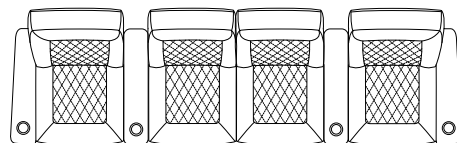

DIAMOND PATTERN

MODULES

End chairs combine with chair connectors or armless chairs for straight or wedge shaped rows.
Two armless Luca modules can be joined without arm connectors.

Right-End

Left-End

Armless

Straight and Wedge
Arm Connectors

SPECIFICATIONS

B = 10" Seat Back Wall Clearance

A = 36" Recommended Row Spacing
(Measured with chair in upright position.)

83.5" deep platform recommended with 7" riser step typical.

Dimensional Tolerance:

Allow 1/2" (12mm) to each chair for cushion variation.

MODULAR SOLUTIONS

Design & Quote Custom
Theater Seating Online with
our **Custom Configurator**
SalamanderDesigns.com

- Wall-away recliner mechanism allows close-to-wall positioning
- Fully-adjustable, motorized* recliner or 3-position manual recliner mechanism
- Leather or microsuede covers
- Tailored, optional contrast double needle stitch
- Black, silver or no cup holder