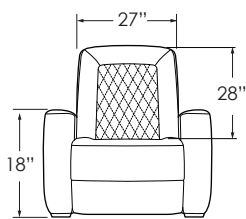

DIAMOND PATTERN

MODULES

End chairs combine with chair connectors or armless chairs for straight or wedge shaped rows.
Two armless Luca modules can be joined without arm connectors.

Right-End

Left-End

Armless

Straight and Wedge
Arm Connectors

SPECIFICATIONS

B = 10" Seat Back Wall Clearance

A = 36" Recommended Row Spacing
(Measured with chair in upright position.)

83.5" deep platform recommended with 7" riser step typical.