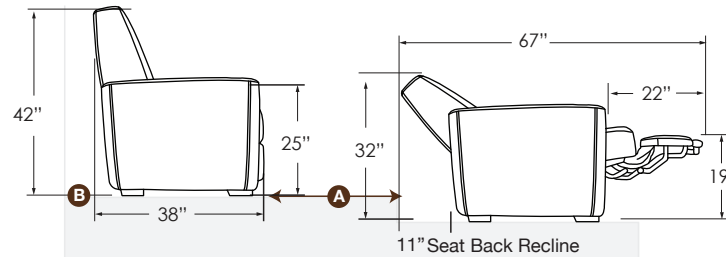

HORIZONTAL PATTERN

MODULES

End chairs combine with chair connectors or armless chairs for straight or wedge shaped rows.
Two armless Lilliana modules can be joined without arm connectors.

Right-End

Left-End

Armless

Straight and Wedge
Arm Connectors

SPECIFICATIONS

B = 10" Seat Back Wall Clearance

A = 36" Recommended Row Spacing
(Measured with chair in upright position.)

83.5" deep platform recommended with 7" riser step typical.