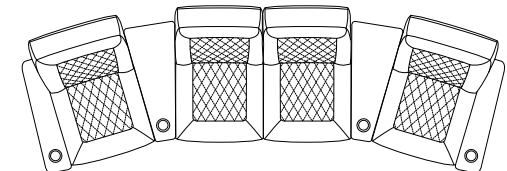

DIAMOND PATTERN

MODULES

End chairs combine with chair connectors or armless chairs for straight or wedge shaped rows.
Two armless Luca modules can be joined without arm connectors.

Right-End

Left-End

Armless

Straight and Wedge
Arm Connectors

SPECIFICATIONS

B = 10" Seat Back Wall Clearance

A = 36" Recommended Row Spacing
(Measured with chair in upright position.)

83.5" deep platform recommended with 7" riser step typical.

Dimensional Tolerance:

Allow 1/2" (12mm) to each chair for cushion variation.

MODULAR SOLUTIONS

Design & Quote Custom
Theater Seating Online with
our **Custom Configurator**
SalamanderDesigns.com

- Wall-away recliner mechanism allows close-to-wall positioning
- Fully-adjustable, motorized* recliner or 3-position manual recliner mechanism
- Leather or microsuede covers
- Tailored, optional contrast double needle stitch
- Black, silver or no cup holder

* Power Mechanism Electrical Specifications: 110 V AC, 2.0 amps nominal load, 5.0 amps max load, thermally protected

Luxe Onyx with Oyster Piping

LILLIANA

Large and comfortable, Lilliana theater seating combines transitional style with a distinctive retro flair. Lilliana theater seating -- with generous cushioning and large arms -- invites you to be seated in lavish comfort.