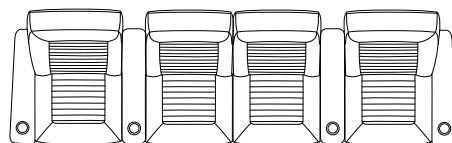

HORIZONTAL PATTERN

MODULES

End chairs combine with chair connectors or armless chairs for straight or wedge shaped rows.
Two armless Lilliana modules can be joined without arm connectors.

Right-End

Left-End

Armless

Straight and Wedge
Arm Connectors

SPECIFICATIONS

B = 10" Seat Back Wall Clearance

A = 36" Recommended Row Spacing
(Measured with chair in upright position.)

83.5" deep platform recommended with 7" riser step typical.

Dimensional Tolerance:

Allow 1/2" (12mm) to each chair for cushion variation.

MODULAR SOLUTIONS

LILLIANA

MODULAR SEATING

- Wall-away recliner mechanism allows close-to-wall positioning
- Fully-adjustable, motorized* recliner or 3-position manual recliner mechanism
- Leather or microsuede covers
- Tailored, piping with optional contrast piping
- Black, silver or no cup holder