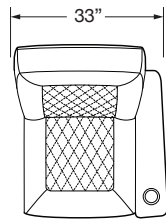

DIAMOND PATTERN

MODULES

End chairs combine with chair connectors or armless chairs for straight or wedge shaped rows.
Two armless Luca modules can be joined without arm connectors.

Right-End

Left-End

Armless

Straight and Wedge
Arm Connectors

SPECIFICATIONS

B = 10" Seat Back Wall Clearance

A = 36" Recommended Row Spacing
(Measured with chair in upright position.)

83.5" deep platform recommended with 7" riser step typical.