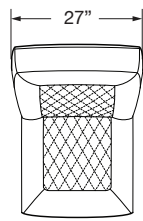

DIAMOND PATTERN

MODULES

End chairs combine with chair connectors or armless chairs for straight or wedge shaped rows.
Two armless Luca modules can be joined without arm connectors.

Right-End

Left-End

Armless

Straight and Wedge
Arm Connectors

SPECIFICATIONS

B = 10" Seat Back Wall Clearance

A = 36" Recommended Row Spacing
(Measured with chair in upright position.)

83.5" deep platform recommended with 7" riser step typical.