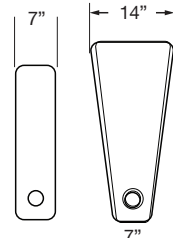

HORIZONTAL PATTERN

MODULES

End chairs combine with chair connectors or armless chairs for straight or wedge shaped rows.
Two armless Lilliana modules can be joined without arm connectors.

Right-End

Left-End

Armless

Straight and Wedge
Arm Connectors

SPECIFICATIONS

B = 10" Seat Back Wall Clearance

A = 36" Recommended Row Spacing
(Measured with chair in upright position.)

83.5" deep platform recommended with 7" riser step typical.