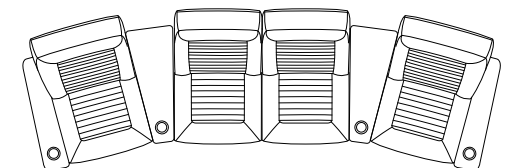

HORIZONTAL PATTERN

MODULES

End chairs combine with chair connectors or armless chairs for straight or wedge shaped rows.
Two armless Lilliana modules can be joined without arm connectors.

Right-End

Left-End

Armless

Straight and Wedge
Arm Connectors

SPECIFICATIONS

B = 10" Seat Back Wall Clearance

A = 36" Recommended Row Spacing
(Measured with chair in upright position.)

83.5" deep platform recommended with 7" riser step typical.

Dimensional Tolerance:

Allow 1/2" (12mm) to each chair for cushion variation.

MODULAR SOLUTIONS

LILLIANA

MODULAR SEATING

- Wall-away recliner mechanism allows close-to-wall positioning
- Fully-adjustable, motorized* recliner or 3-position manual recliner mechanism
- Leather or microsuede covers
- Tailored, piping with optional contrast piping
- Black, silver or no cup holder