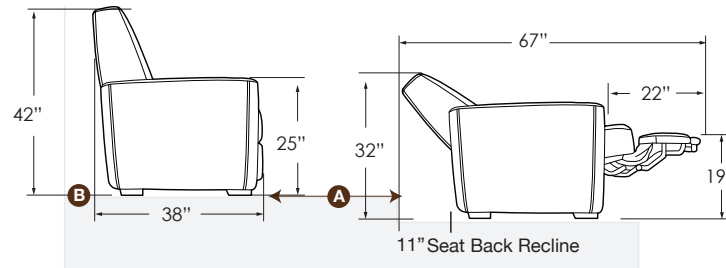

DIAMOND PATTERN

MODULES

End chairs combine with chair connectors or armless chairs for straight or wedge shaped rows.
Two armless Luca modules can be joined without arm connectors.

Right-End

Left-End

Armless

Straight and Wedge
Arm Connectors

SPECIFICATIONS

B = 10" Seat Back Wall Clearance

A = 36" Recommended Row Spacing
(Measured with chair in upright position.)

83.5" deep platform recommended with 7" riser step typical.