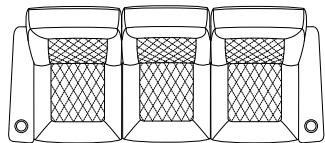

DIAMOND PATTERN

MODULES

End chairs combine with chair connectors or armless chairs for straight or wedge shaped rows.
Two armless Luca modules can be joined without arm connectors.

Right-End

Left-End

Armless

Straight and Wedge
Arm Connectors

SPECIFICATIONS

B = 10" Seat Back Wall Clearance

A = 36" Recommended Row Spacing
(Measured with chair in upright position.)

83.5" deep platform recommended with 7" riser step typical.

Dimensional Tolerance:

Allow 1/2" (12mm) to each chair for cushion variation.

MODULAR SOLUTIONS

Design & Quote Custom
Theater Seating Online with
our **Custom Configurator**
SalamanderDesigns.com

- Wall-away recliner mechanism allows close-to-wall positioning
- Fully-adjustable, motorized* recliner or 3-position manual recliner mechanism
- Leather or microsuede covers
- Tailored, optional contrast double needle stitch
- Black, silver or no cup holder