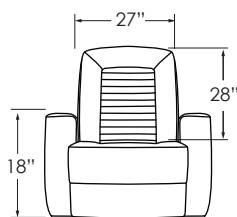

Straight and Wedge
Arm Connectors

SPECIFICATIONS

B = 10" Seat Back Wall Clearance

A = 36" Recommended Row Spacing
(Measured with chair in upright position.)

83.5" deep platform recommended with 7" riser step typical.

HORIZONTAL PATTERN

MODULES

End chairs combine with chair connectors or armless chairs for straight or wedge shaped rows.
Two armless Lilliana modules can be joined without arm connectors.

Right-End

Left-End

Armless

Straight and Wedge
Arm Connectors

SPECIFICATIONS

B = 10" Seat Back Wall Clearance

A = 36" Recommended Row Spacing
(Measured with chair in upright position.)

83.5" deep platform recommended with 7" riser step typical.