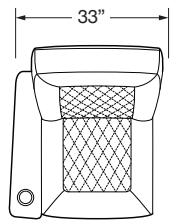

DIAMOND PATTERN

MODULES

End chairs combine with chair connectors or armless chairs for straight or wedge shaped rows.
Two armless Luca modules can be joined without arm connectors.

Right-End

Left-End

Armless

Straight and Wedge
Arm Connectors

SPECIFICATIONS

B = 10" Seat Back Wall Clearance

A = 36" Recommended Row Spacing
(Measured with chair in upright position.)

83.5" deep platform recommended with 7" riser step typical.