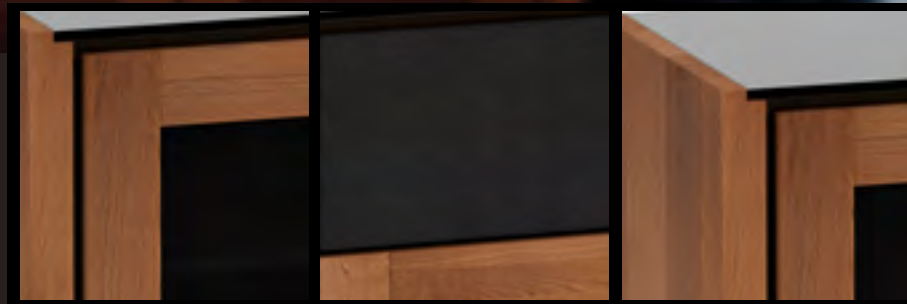

-  Wall Mountable, see kit on page 81.
-  Corner Cabinet
-  Rack Mount/ Pro Audio
-  Subwoofer Enclosure
-  Speaker Integration

built on

TRANSITIONAL

CORSICA

AMERICAN CHERRY, BLACK GLASS

This easy going and laid back style is represented in a cherry finish, with extra-thick end panels.