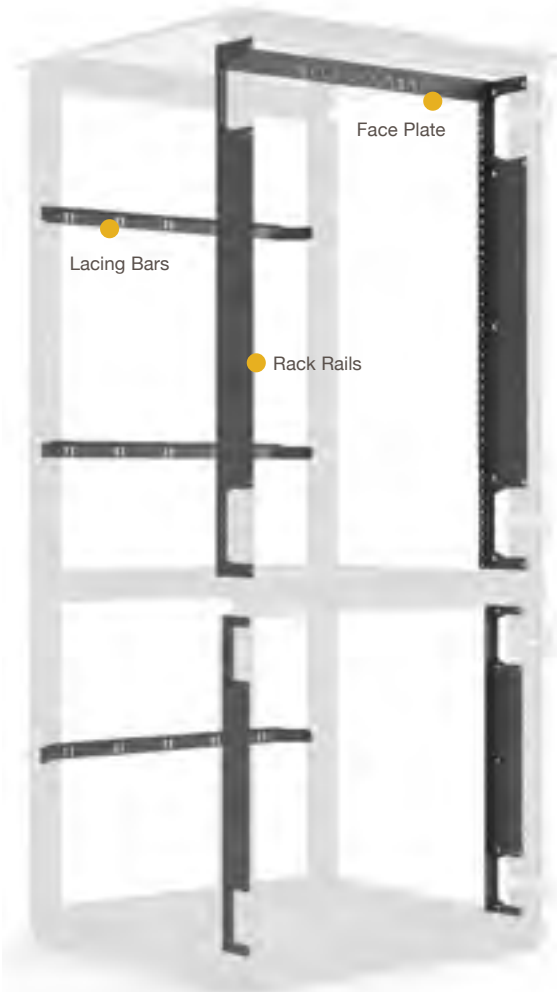

CHAMELEON™

COLLECTION

C-FRAME RM RACK MOUNT

Chameleon offers sophisticated designs to fit in almost any decor. The collection includes a number of decorator styles ranging from contemporary to traditional, each available in up to 20 configurations. Underneath the hood is the C-frame, a unique aluminum chassis that provides a strong and flexible furniture platform. Expertly finished furniture panels are attached to the C-frame to create various styles, and the internal chassis permits a wide variety of bolt-on options and accessories.