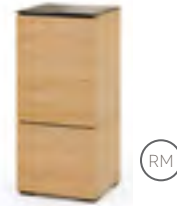

Denver 517 23.25"W x 50.875"H x 21.25"D
Single Cabinet | C/DV517/NO
Rack Mount Cabinet | C/DV517RM/NO