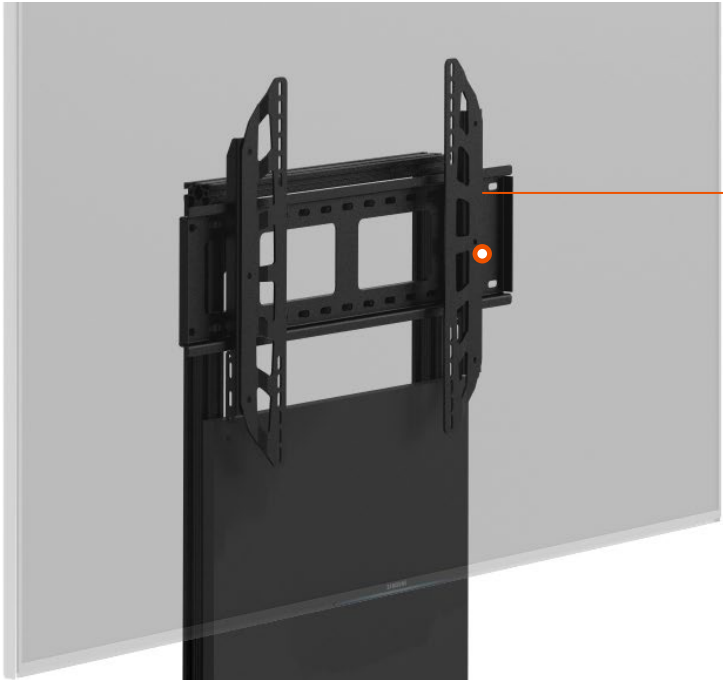

CHAMELEON COLLECTION  
LOW PROFILE CABINETS

Low-profile, shallow depth cabinets are sleek, streamlined solutions for supporting AV technology. Our innovative design conceals all equipment and cables, and simple installation allows them to be affixed to any wall without special preparation.

## AV INTEGRATION

**TV**  
Integrated mount with black modesty panel.

**VESA Complaint:**  
Horizontal: 200 - 850mm  
Vertical: 200 - 500mm

**Adjustable Center of Screen Settings:**  
61.5" / 59.75" / 58" / 56"

**Speaker**  
Model 345 features a center opening with a removable, grill designed to hide a speaker.

Ask about our integrated Premium Soundbars

**Affix to any Wall**  
Brackets included

**Solid Surface Top**  
Black

12"D

**Aluminum Frame**  
Durable and flexible support chassis.

31.375"H

27.75"H

**Adjustable Trays**  
with removable, 1.5" front-shelf stops.  
Measures 19.75"W x 8"D

**Wood Block Feet**  
with levelers.