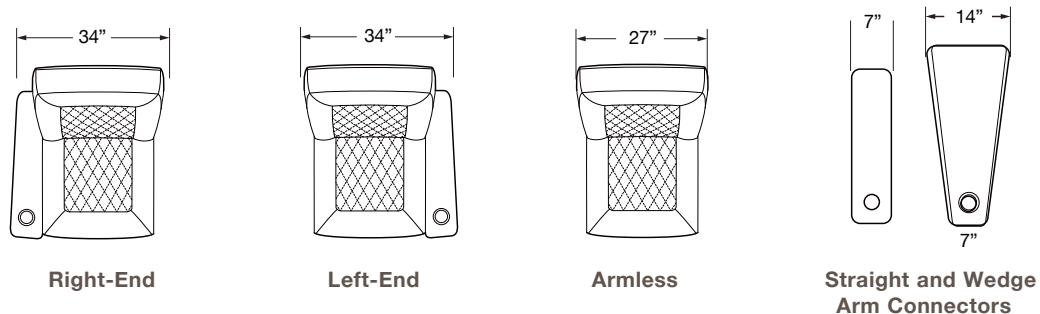

TRANSITIONAL

DIAMOND PATTERN

LUCA

With its distinctly European style, Luca features transitional design with **diamond-shaped pattern** and double-needle stitching. Elegant, roomy, and comfortable, Luca Theater Seating is perfect for your home theater.

MODULES

End chairs combine with chair connectors or armless chairs for straight or wedge shaped rows.
Two armless Luca modules can be joined without arm connectors.

SPECIFICATIONS

Dimensional Tolerance:
Allow 1/2" (12mm) to each chair for cushion variation.