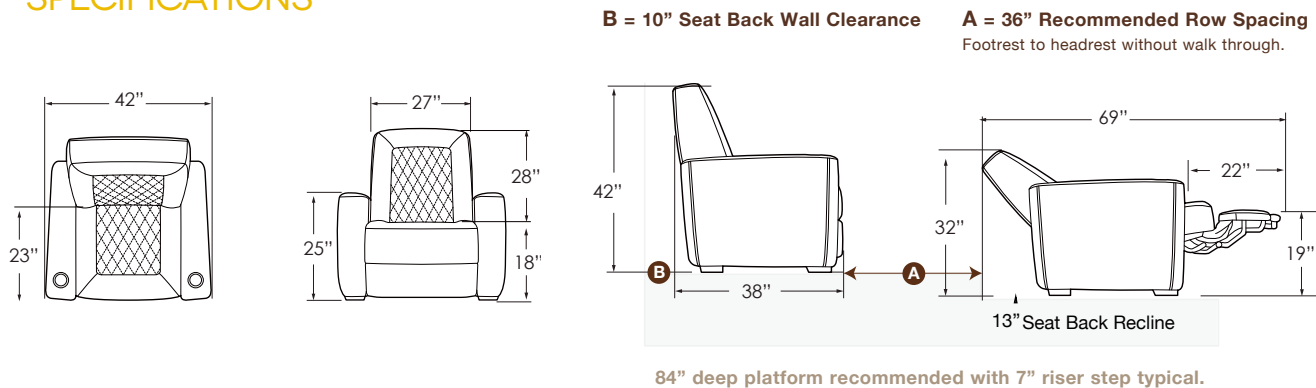

TRANSITIONAL

DIAMOND PATTERN

LUCA

With its distinctly European style, Luca features transitional design with **diamond-shaped pattern** and double-needle stitching. Elegant, roomy, and comfortable, Luca Theater Seating is perfect for your home theater.

MODULES

End chairs combine with chair connectors or armless chairs for straight or wedge shaped rows.
Two armless Luca modules can be joined without arm connectors.

SPECIFICATIONS

Dimensional Tolerance:
Allow 1/2" (12mm) to each chair for cushion variation.

MODULAR SOLUTIONS

- Wall-away recliner mechanism allows close-to-wall positioning
- Fully-adjustable, motorized* recliner or 3-position manual recliner mechanism
- Leather or microsuede covers
- Tailored, optional contrast double needle stitch
- Black, silver or no cup holder

* Power Mechanism Electrical Specifications: 110 V AC, 2.0 amps nominal load, 5.0 amps max load, thermally protected

Design & Quote Custom Theater Seating Online with our **Custom Configurator**
SalamanderDesigns.com