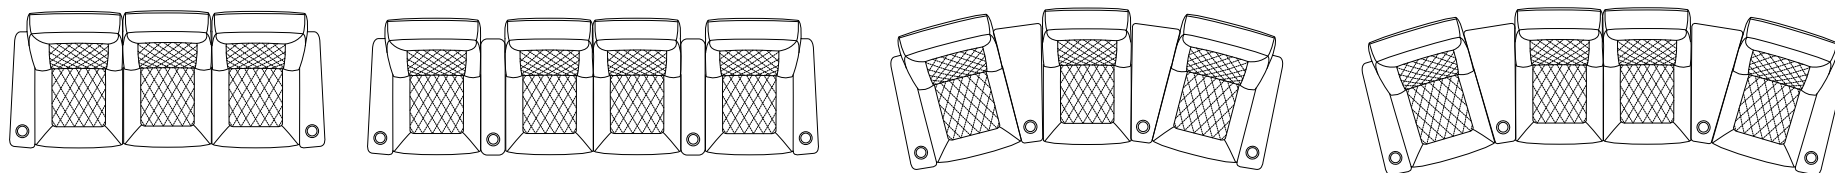

TRANSITIONAL

DIAMOND PATTERN

LUCA

With its distinctly European style, Luca features transitional design with **diamond-shaped pattern** and double-needle stitching. Elegant, roomy, and comfortable, Luca Theater Seating is perfect for your home theater.

MODULES

End chairs combine with chair connectors or armless chairs for straight or wedge shaped rows.
Two armless Luca modules can be joined without arm connectors.

SPECIFICATIONS

Dimensional Tolerance:
Allow 1/2" (12mm) to each chair for cushion variation.

MODULAR SOLUTIONS

- Wall-away recliner mechanism allows close-to-wall positioning
- Fully-adjustable, motorized* recliner or 3-position manual recliner mechanism
- Leather or microsuede covers
- Tailored, optional contrast double needle stitch
- Black, silver or no cup holder