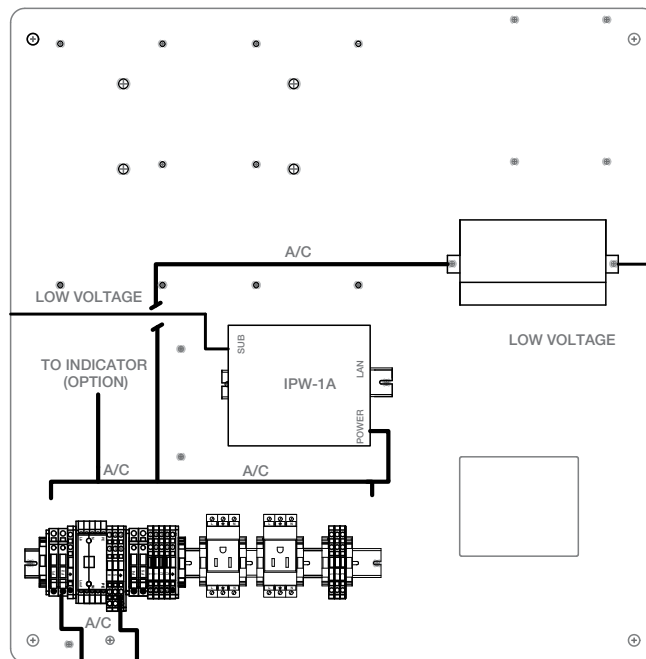

Printer Kiosk with Ethernet Intercom