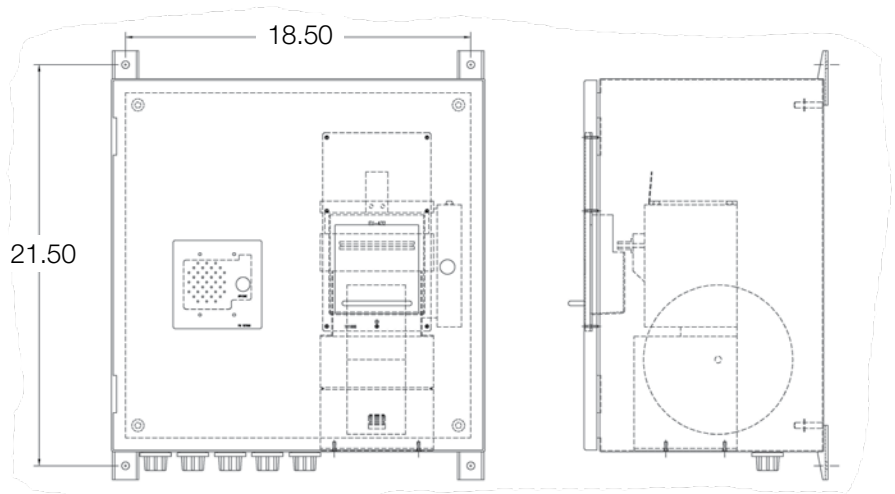

Printer Kiosk with Intercom