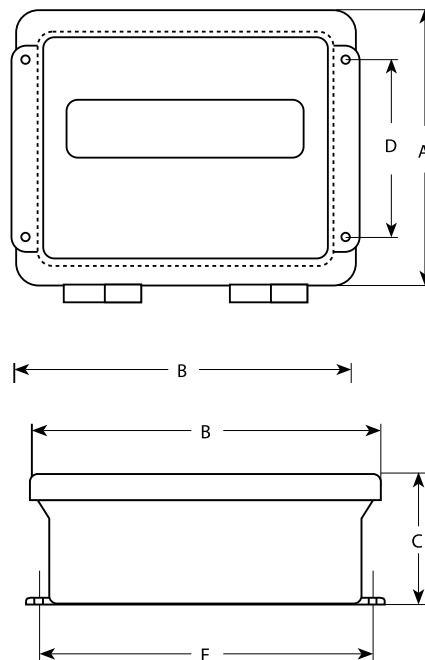

RD-300

1.0-inch LCD Remote Display

RD-300 NEMA Type 4X FRP Enclosure

RD-300 Compact Stainless Enclosure

RD-300 NEMA Type 4X Stainless Steel Enclosure

Specifications

Display:

Six-digit, seven-segment, 1 in (25.4 mm) Liquid Crystal Display (LCD), optional backlight available

Baud Rate:

Selectable: 1200, 2400, 4800 and 9600

Operating Temperature:

-13°F to 104°F (-25°C to 40°C)

Rating/Material:

NEMA Type 4X FRP or stainless steel

Weight:

Approximately 4 lb (1.8 kg)

Warranty:

One-year limited warranty

Standard Features

- NEMA Type 4X Fiberglass-Reinforced Polyester (FRP) wall mount enclosure
- Optional NEMA Type 4X stainless steel wall mount enclosure
- Easy-to-read 1 in (25.4 mm) Liquid Crystal Display (LCD)
- RS-232 and 20 mA active current loop interface
- Status annunciators
- AC operation
- Backlight for dark conditions
- Compatible with a variety of digital weight indicators; intuitive data receiver automatically interprets serial strings
- 115 VAC and 230 VAC available

Dimensions			
FRP Enclosure			
A	8.00 in (203 mm)	D	4.00 in (101 mm)
B	9.50 in (241 mm)	E	8.75 in (222 mm)
C	6.00 in (133 mm)		
Stainless Steel Enclosure			
A	8.00 in (203 mm)	D	8.63 in (219 mm)
B	10.00 in (254 mm)	E	8.00 in (203 mm)
C	4.31 in (109 mm)		
Compact Enclosure			
A	6.25 in (158 mm)	D	5.25 in (133 mm)
B	9.25 in (234 mm)	E	8.50 in (215 mm)
C	2.00 in (50 mm)		
Panel Mount			
A	5.88 in (149 mm)	D	5.12 in (130 mm)
B	7.88 in (200 mm)	E	7.12 in (180 mm)
C	2.00 in (50 mm)		