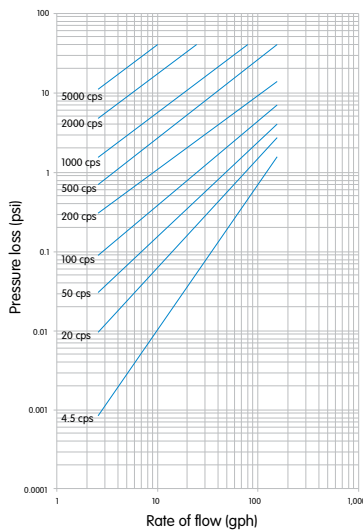

# Pressure loss

## Elster 15, Elster 20, Elster 25 oil meters

Elster 15 – 1/2" oil meter

Elster 20 – 3/4" oil meter

Elster 25 – 1" oil meter

www.elsteramcowater.com

United States  
 Elster AMCO Water, LLC  
 10 SW 49<sup>th</sup> Avenue, Bldg. 100  
 Ocala, FL 34474  
 T +1 352 369 6500  
 F +1 352 368 1950  
 watermeters@elster.com