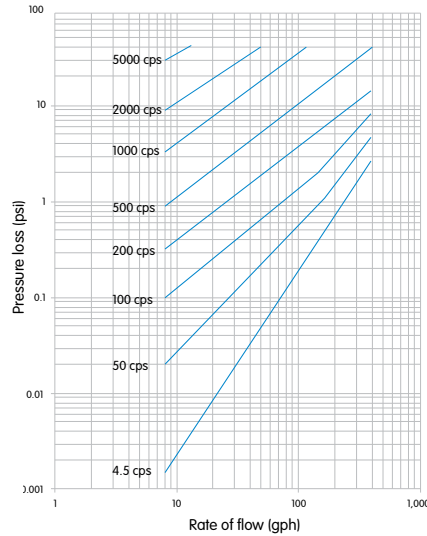

# Pressure loss

## Elster 15, Elster 20, Elster 25 oil meters

Elster 15 – 1/2" oil meter

Elster 20 – 3/4" oil meter

Elster 25 – 1" oil meter

www.elsteramcowater.com

United States  
 Elster AMCO Water, LLC  
 10 SW 49<sup>th</sup> Avenue, Bldg. 100  
 Ocala, FL 34474  
 T +1 352 369 6500  
 F +1 352 368 1950  
 watermeters@elster.com