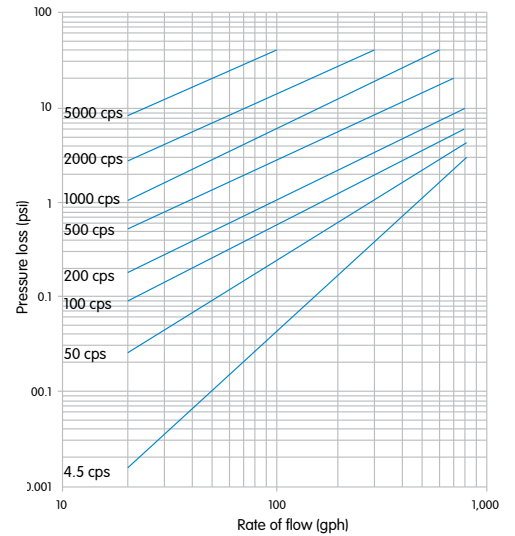

## Elster 15, Elster 20, Elster 25 oil meters

Elster 15 – 1/2" oil meter

Elster 20 – 3/4" oil meter

Elster 25 – 1" oil meter

www.elsteramcowater.com

United States  
 Elster AMCO Water, LLC  
 10 SW 49<sup>th</sup> Avenue, Bldg. 100  
 Ocala, FL 34474  
 T +1 352 369 6500  
 F +1 352 368 1950  
 watermeters@elster.com