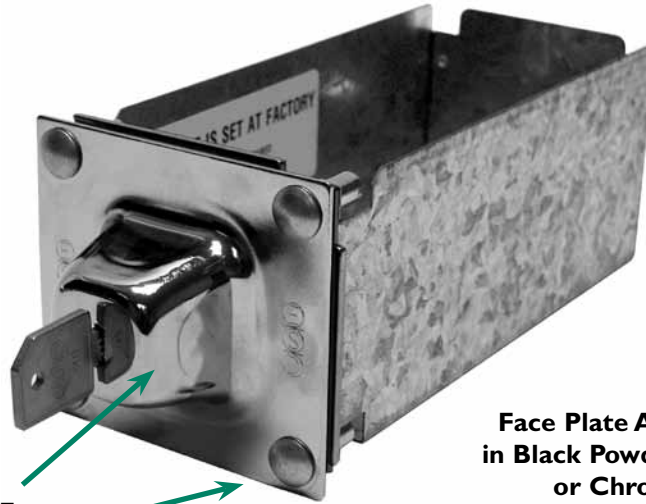

ESD BGN Q MONEY BOX WITH HIGH SECURITY LOCKS

**Fits Speed Queen Small Chassis Washer/Dryer with Model # Ending in "2", Speed Queen 40+ #
Fits Ipso Washer post mfg. date 07/14**

Approximate reference
dimension is (L,W,H)
Macgard: 8.0"x3.6"x3.3"

Tray: 22897

ESD-TUBULAR

ESD-XD

ESD-XEP

MEDECO

**Face Plate Available
in Black Powder Finish
or Chrome
(See Page MB-8)**

**Case Hardened Face
Case hardened Bolts**

Specify keying in groups, keying alike (K/A) or keying individually (K/I)

ITEM#	ESD P/N
1	72303-T
2	72303-XEP
3	72303-XD
4	72303-M

Symbol	Extra Keys:
T	Lock ESD-TUBULAR
XEP	ESD-XEP
XD	ESD-XD
M	MEDECO

Standard pack is 20 to a carton.
Prices are subject to change without notice.

CALL TOLL FREE, USA and Canada 1-800-523-1510 • Fax 1-800-548-1638
270 Commerce Drive, Fort Washington, PA 19034 (215)628-0860 Fax (215)643-4623
Find us on the web @ www.esdcoin.com

©ESD 2017