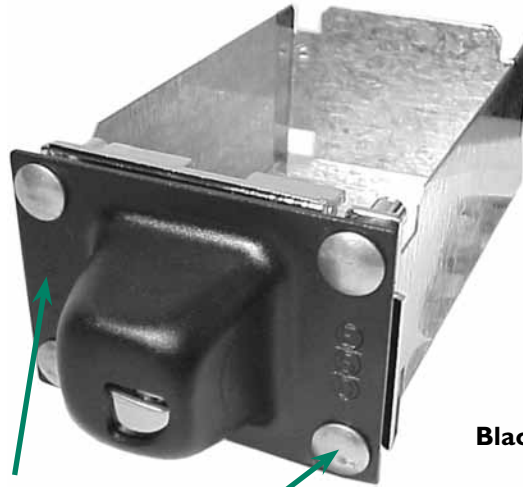

Fits Most Washers and Single Dryers

Approximate reference dimension is (L,W,H)

Macgard:
5.5"x3.6"x2.3"

Tray: 20999

ESD-TUBULAR

ESD-XD

Case Hardened Face
Case hardened Bolts

Black Powder Finish
Face Plate