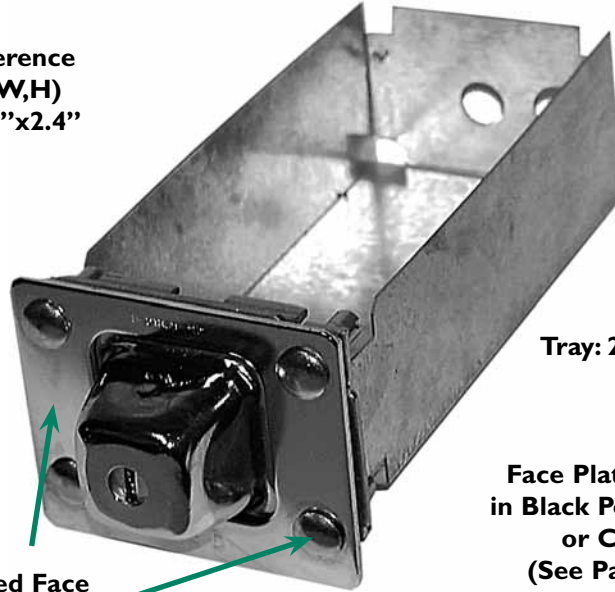

ESD MACGARD® BG XL 8" MONEY BOX WITH HIGH SECURITY LOCKS

Fits Speed Queen Washers, Stack Dryers and Single Load Dryers

Approximate reference dimension is (L,W,H)
Macgard: 8.1"x3.6"x2.4"

Holds Approximately
$130.00 in Quarters

Case Hardened Face
Case hardened Bolts

Tray: 22044

Face Plate Available
in Black Powder Finish
or Chrome
(See Page MB-6)

Specify keying in groups, keying alike (K/A) or keying individually (K/I)

ITEM#	ESD P/N
1	72291
2	72290
3	72289
4	72287

Symbol	Extra Keys: Lock
T	ESD-TUBULAR
XEP	ESD-XEP
XD	ESD-XD
M	MEDECO

Standard pack is 20 to a carton.
Prices are subject to change without notice.

CALL TOLL FREE, USA and Canada 1-800-523-1510 • Fax 1-800-548-1638
270 Commerce Drive, Fort Washington, PA 19034 (215)628-0860 Fax (215)643-4623
Find us on the web @ www.esdcoin.com