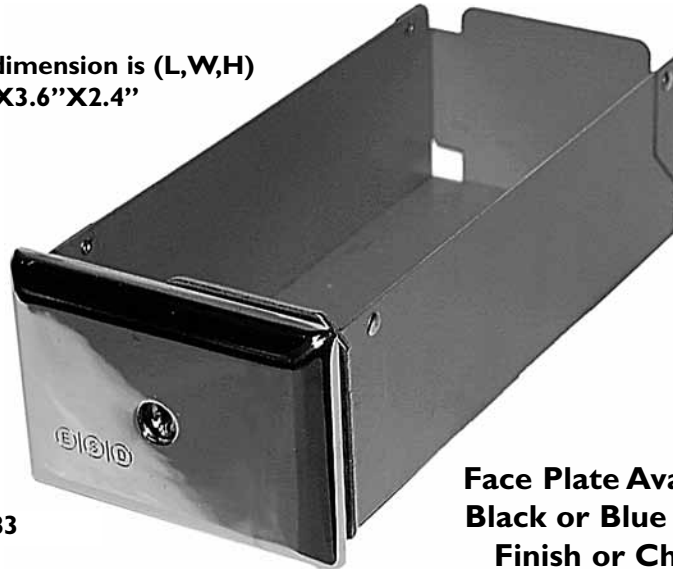

| Symbol | Extra Keys: |
|--------|---------------------|
| T | Lock ESD-TUBULAR |
| XEP | ESD-XEP |
| XD | ESD-XD |
| M | MEDECO |

Standard pack is 20 to a carton.
Prices are subject to change without notice.

**Fits Most Front Load & certain Top Load Washers and Single & Drying Tumblers
(SPEED QUEEN, HUEBSCH, DEXTER, WASCOMAT, IPSO, PRIMUS PTO30NBC, PAN030XCM,
ADC Econowash)**

Approximate reference dimension is (L,W,H)
Coingard : 7.8"X3.6"X2.4"

**Holds
Approximately
\$130.00 in
Quarters**

Tray: 21883

**Face Plate Available in
Black or Blue Powder
Finish or Chrome**

ESD-TUBULAR

ESD-XD

ESD-XEP

MEDECO

Specify keying in groups, keying alike (K/A) or keying individually (K/I)