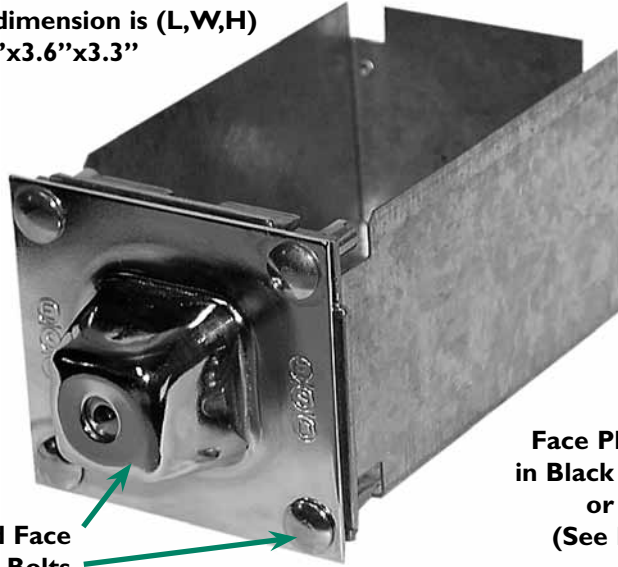

ESD MACGARD II®

BGW MONEY BOX

WITH HIGH SECURITY LOCKS

Fits Whirlpool Washers and Dryers Pre 07/00

Approximate reference dimension is (L,W,H)
Macgard : 6.3"x3.6"x3.3"

Tray: 20982

ESD-TUBULAR

ESD-XD

**Case Hardened Face
Case hardened Bolts**

ESD-XEP

MEDECO

**Face Plate Available
in Black Powder Finish
or Chrome
(See Page MB-8)**

Specify keying in groups, keying alike (K/A) or keying individually (K/I)

ITEM#	ESD P/N
1	72199-T
2	72199-XEP
3	72199-XD
4	72199-M

Symbol	Extra Keys:
T	Lock ESD-TUBULAR
XEP	ESD-XEP
XD	ESD-XD
M	MEDECO

Standard pack is 20 to a carton.
Prices are subject to change without notice.

CALL TOLL FREE, USA and Canada 1-800-523-1510 • Fax 1-800-548-1638
270 Commerce Drive, Fort Washington, PA 19034 (215)628-0860 Fax (215)643-4623

Find us on the web @ www.esdcoin.com

©ESD 2017