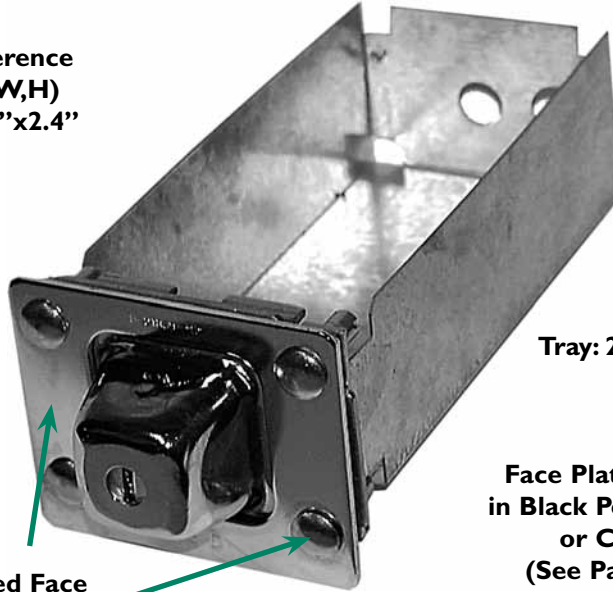

ESD MACGARD®

BG XL 8" MONEY BOX

WITH HIGH SECURITY LOCKS

Fits Continental Front Load EH020

Approximate reference dimension is (L,W,H)
Macgard: 8.1"x3.6"x2.4"

ESD-TUBULAR

ESD-XD

**Case Hardened Face
Case hardened Bolts**