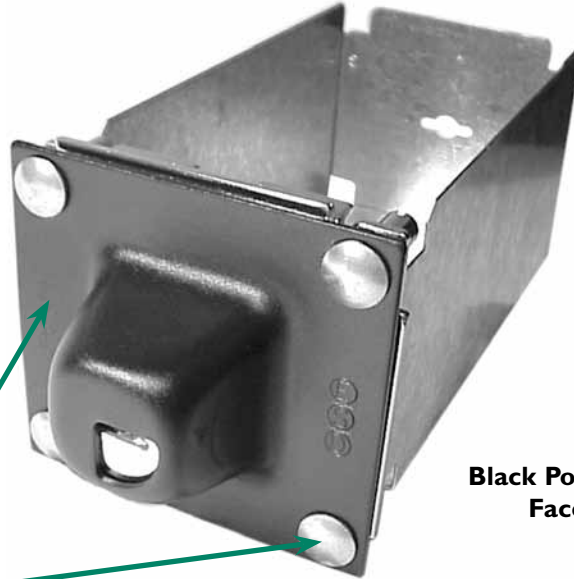

ESD DESIGNER MACGARD II® BGM MONEY BOX WITH HIGH SECURITY LOCKS (MAYTAG 700)

Fits Most Washers, Stack Dryers and Single Load Dryers

Approximate reference
dimension is (L,W,H)
Macgard: 7.0"x3.6"x3.3"

Tray: 23147

ESD-TUBULAR

ESD-XD

**Case Hardened Face
Case hardened Bolts**

ESD-XEP

MEDECO

**Black Powder Finish
Face Plate**

Specify keying in groups, keying alike (K/A) or keying individually (K/I)

ITEM#	ESD P/N
1	71942-T-BL
2	71942-XEP-BL
3	71942-XD-BL
4	71942-M-BL

Symbol

T

XEP

XD

M

Extra Keys:

Lock

ESD-TUBULAR

ESD-XEP

ESD-XD

MEDECO

Standard pack is 20 to a carton.

Prices are subject to change without notice.

CALL TOLL FREE, USA and Canada 1-800-523-1510 • Fax 1-800-548-1638
270 Commerce Drive, Fort Washington, PA 19034 (215)628-0860 Fax (215)643-4623

Find us on the web @ www.esdcoin.com

©ESD 2017