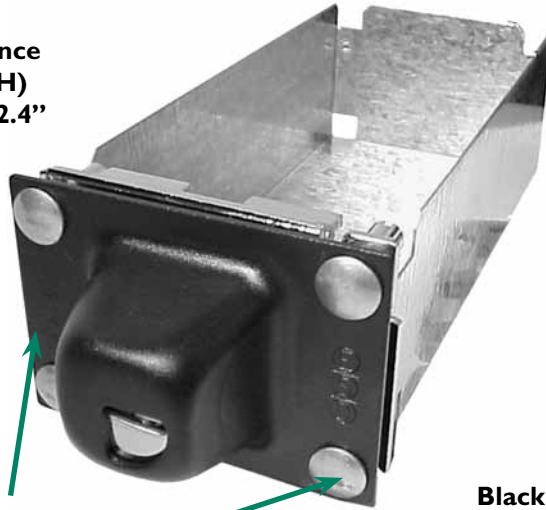

Fits Most Washers, Stack Dryers, and Single Load Dryers

Approximate reference
dimension is (L,W,H)
Macgard: 8.1"x3.6"x2.4"

Tray: 22044

ESD-TUBULAR

ESD-XD

Case Hardened Face
Case hardened Bolts

Black Powder Finish
Face Plate