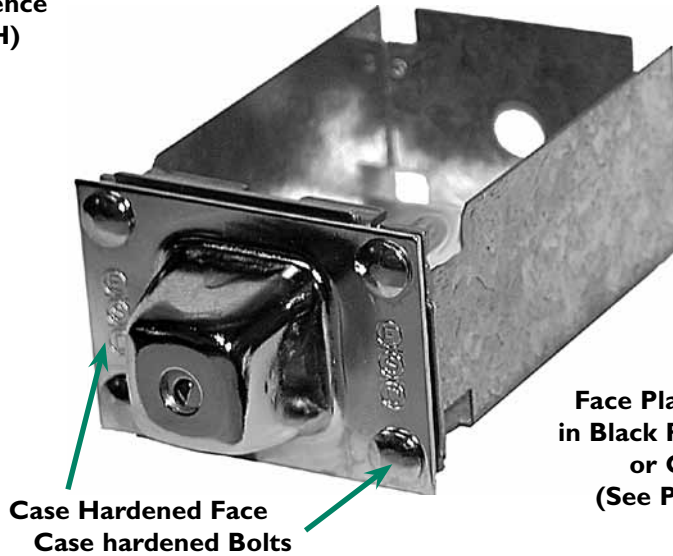

ESD MACGARD®

BG 6" MONEY BOX WITH HIGH SECURITY LOCKS

Fits Most Washers and Single Dryers

Approximate reference
dimension is (L,W,H)
Macgard:
5.5"x3.6"x2.3"

Tray: 20999

ESD-TUBULAR

ESD-XD

Case Hardened Face
Case hardened Bolts

Face Plate Available
in Black Powder Finish
or Chrome
(See Page MB-4)

ESD-XEP

MEDECO

Specify keying in groups, keying alike (K/A) or keying individually (K/I)

ITEM#	ESD P/N
1	BGLMB-T
2	BGLMB-XEP
3	BGLMB-XD
4	BGLMB-M

Optional Security Plate $3.15 additional, use part number 21859 (See picture on page A-8)

Symbol	Extra Keys: Lock
T	ESD-TUBULAR
XEP	ESD-XEP
XD	ESD-XD
M	MEDECO

Replacement locks for specific Tubular, XEP and XD codes are $4.95 extra.

Replacement locks for specific MEDECO codes are $8.95 extra.

ADDITIONAL LEAD TIME MAY BE REQUIRED ON REPLACEMENT LOCKS FOR SPECIFIC CODES

Standard pack is 20 to a carton.

Prices are subject to change without notice.

CALL TOLL FREE, USA and Canada 1-800-523-1510 • Fax 1-800-548-1638

270 Commerce Drive, Fort Washington, PA 19034 (215)628-0860 Fax (215)643-4623

Find us on the web @ www.esdcoin.com

©ESD 2017