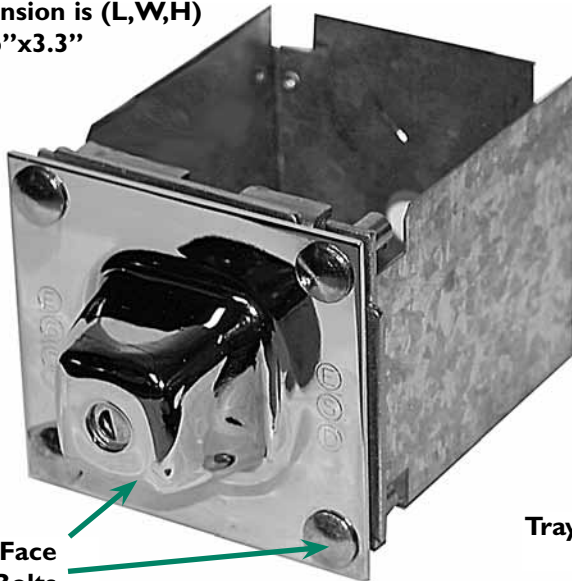

©ESD 2017

ESD MACGARD II® BGN MONEY BOX WITH HIGH SECURITY LOCKS

Fits Sears (Kenmore) and older Whirlpool Equipment

Approximate reference dimension is (L,W,H)

Macgard : 4.0"x3.6"x3.3"

ESD-TUBULAR

ESD-XD

**Case Hardened Face
Case hardened Bolts**