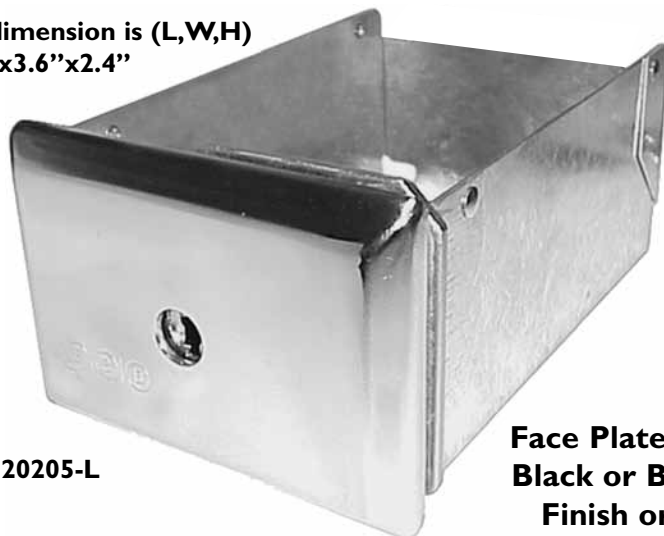

ESD COINGARD®

LMB 6" MONEY BOX

WITH HIGH SECURITY LOCKS

Fits Most Washers, Single Dryers and Drying Tumblers

Approximate reference dimension is (L,W,H)
Coingard :5.5"x3.6"x2.4"

Holds Approximately
\$70.00 in Quarters