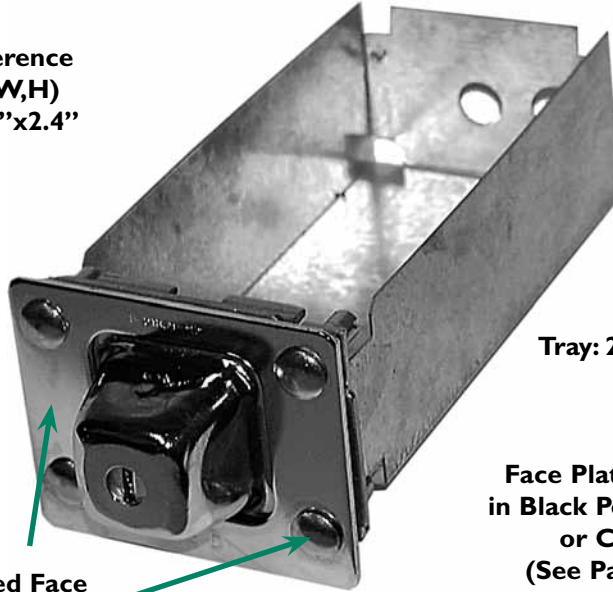

ESD MACGARD®

BG XL 8" MONEY BOX

WITH HIGH SECURITY LOCKS

Fits Most Washers, Stack Dryers, and Single Load Dryers

Approximate reference dimension is (L,W,H)
Macgard: 8.1"x3.6"x2.4"

Holds Approximately $130.00 in Quarters

ESD-TUBULAR

ESD-XD

**Case Hardened Face
Case hardened Bolts**

Tray: 22044

Face Plate Available in Black Powder Finish or Chrome (See Page MB-6)

ESD-XEP

MEDECO

Specify keying in groups, keying alike (K/A) or keying individually (K/I)

ITEM#	ESD P/N
1	71935
2	71934-XEP
3	71934-XD
4	71934-M

Symbol	Extra Keys:
T	Lock ESD-TUBULAR
XEP	ESD-XEP
XD	ESD-XD
M	MEDECO

Standard pack is 20 to a carton.
Prices are subject to change without notice.

CALL TOLL FREE, USA and Canada 1-800-523-1510 • Fax 1-800-548-1638
270 Commerce Drive, Fort Washington, PA 19034 (215)628-0860 Fax (215)643-4623

Find us on the web @ www.esdcoin.com

©ESD 2017