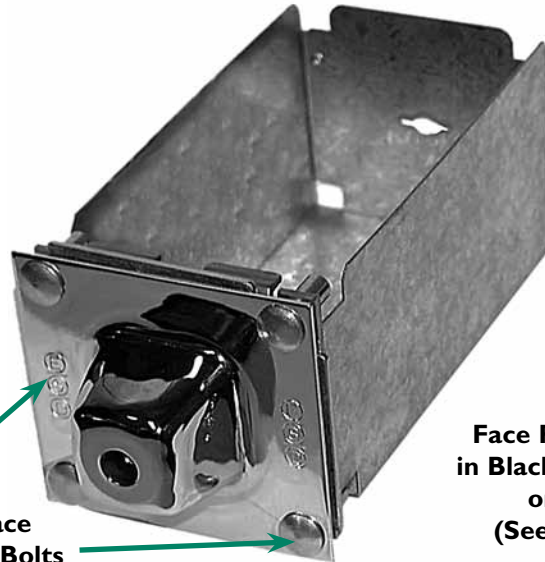

ESD MACGARD II® BGM MONEY BOX WITH HIGH SECURITY LOCKS (MAYTAG MFR)

Fits MFR 30# and 50# Machines

Approximate reference dimension is (L,W,H)
Macgard: 7.0"x3.6"x3.3"

Tray: 23147

ESD-TUBULAR

ESD-XD

Case Hardened Face
Case hardened Bolts

ESD-XEP

MEDECO

Face Plate Available
in Black Powder Finish
or Chrome
(See Page MB-8)

Specify keying in groups, keying alike (K/A) or keying individually (K/I)

ITEM#	ESD P/N
1	72268-T
2	72268-XEP
3	72268-XD
4	72268-M

Symbol	Extra Keys: Lock
T	ESD-TUBULAR
XEP	ESD-XEP
XD	ESD-XD
M	MEDECO

Standard pack is 20 to a carton.
Prices are subject to change without notice.

CALL TOLL FREE, USA and Canada 1-800-523-1510 • Fax 1-800-548-1638
270 Commerce Drive, Fort Washington, PA 19034 (215)628-0860 Fax (215)643-4623

Find us on the web @ www.esdcoin.com

©ESD 2017