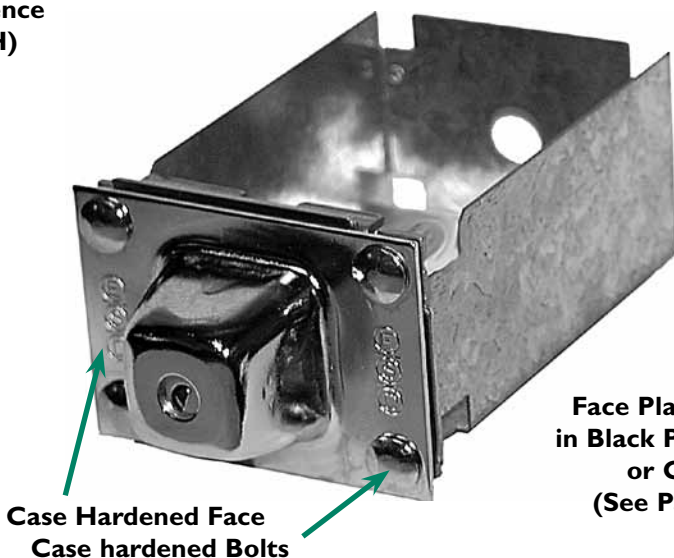

BG 6" MONEY BOX

WITH HIGH SECURITY LOCKS

Fits Speed Queen, Top Load and Single Dryers

Approximate reference dimension is (L,W,H)

Macgard:
5.5"x3.6"x2.3"

Tray: 20999

ESD-TUBULAR

ESD-XD