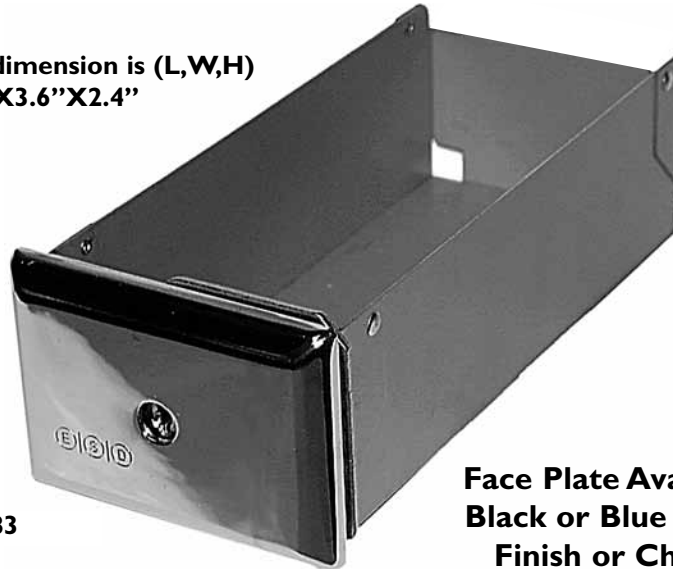

©ESD 2017

ESD COINGARD® XL 8" MONEY BOX WITH HIGH SECURITY LOCKS

**Fits Most Front Load & certain Top Load Washers and Single & Drying Tumblers
MAYTAG, MAYTAG MFS 18/25, MAYTAG MFR 35#)**

Approximate reference dimension is (L,W,H)
Coingard : 7.8"X3.6"X2.4"

**Holds
Approximately
\$130.00 in
Quarters**

ESD-TUBULAR

ESD-XD

Tray: 21883

ESD-XEP

MEDECO

**Face Plate Available in
Black or Blue Powder
Finish or Chrome**

Specify keying in groups, keying alike (K/A) or keying individually (K/I)