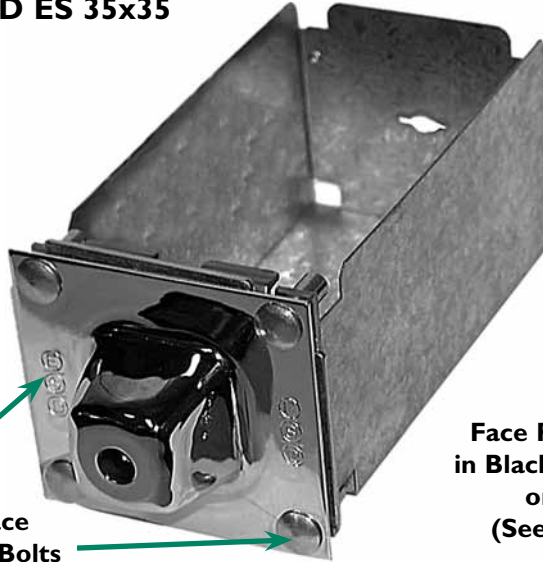

Tray: 23147

ESD-TUBULAR

ESD-XD

**Case Hardened Face
Case hardened Bolts**

**Face Plate Available
in Black Powder Finish
or Chrome
(See Page MB-8)**

ESD-XEP

MEDECO

Specify keying in groups, keying alike (K/A) or keying individually (K/I)