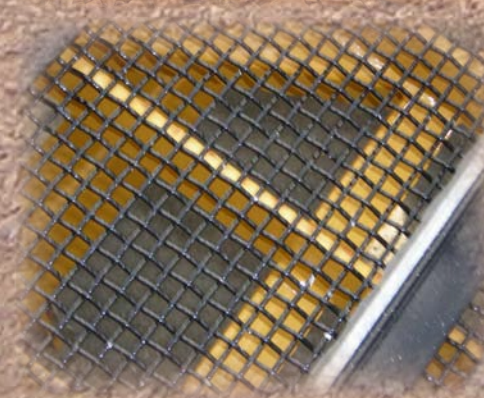

THE *NEW* CHERRINGTON ROCK PICKER

Models 4500 & 4500XL

THERE'S NEVER BEEN A ROCK PICKER LIKE THIS.

Phone: (701) 952-0226
Email: sales@cherrington.net
www.cherrington.net

A SCREENED SEEDBED IS THE BEST SEEDBED!

Cherrington's new compact and rugged Mobile Screener is designed to make the job quick & easy for a perfectly cleaned seedbed.

Pick-up 4" - 6" of top soil; screen it through the screen hole size you select; and collect rock, roots and vegetation in the hopper.

100% CLEAN THE FIRST TIME!

COMPACT - DEPENDABLE - RUGGED - LOW MAINTENANCE

PTO powered all hydraulic drive means dependability. No hoist or rollover chains, only 3 bearings, steel loading paddles, carbide wear points - this all means amazingly low maintenance with the quality and efficiency of a screener. No need for multiple passes - when you power-screen you get it all the first time.

The way seedbeds were meant to be made.

Optional Prescreening Powered Roller

- Screen up to 6" deep
- Choose 1/2", 3/4" or 1" screen
- Remove rocks up to 10" dia; roots to 3 ft
- 5 ft wide screening, 1.2 yd hopper
- 40+ hp tractor required
- 2 models:
 - 4500XL: high-lift to unload up to 8 ft
 - 4500: ground dump
- Optional prescreening powered roller
- Pintle hitch for easy hook-up and turning