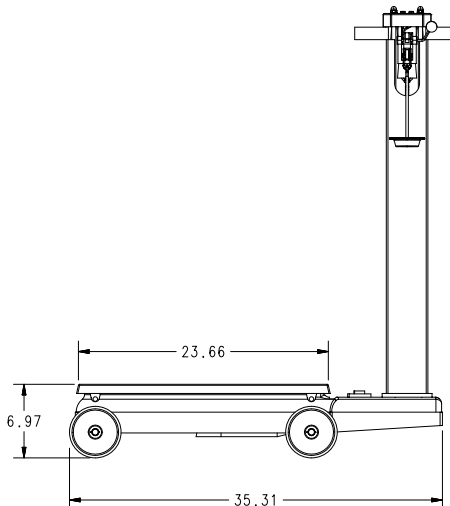

RL1200

Portable Beam Scale

Specifications

Construction:

Cast-iron platform, base and levers

Poise:

Steel locking screw provided

Platform Dimensions:

Standard Features

- NTEP Certified
- Cast iron construction
- 1,000 lb or 500 kg capacity models available
- Locking screw knob on poise
- Slotted cast iron counterpoise weights, marked to scale capacity
- Heavy-duty wheels for portability
- Weights and hanger
- Nickel plated steel beam with engraved brass insert

Part Number/Price

Part #	Overall Size (W x L x H)	Capacity	Est. Weight	Price
157982	Avoirdupois beam, NTEP Certified	1,000 lb x 0.5 lb	200 lb	\$525.00
157983	Metric beam, non-NTEP Certified	500 kg x 0.2 kg	200 lb	\$525.00

RL1200 EM

Electromechanical Portable Beam Scale

Specifications

Construction:

Cast-iron platform, base and levers

Platform Dimensions:

(L x W): 24 in x 18 in

Capacity: