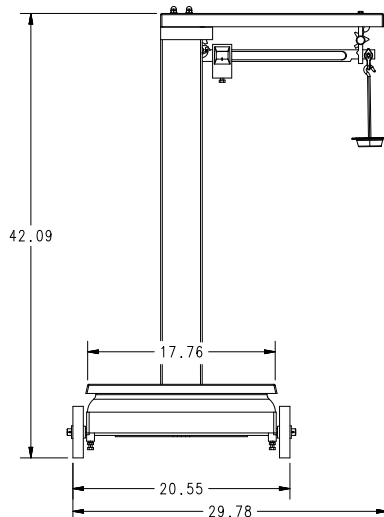

RL1200

Portable Beam Scale

Specifications

Construction:

Cast-iron platform, base and levers

Poise:

Steel locking screw provided

Platform Dimensions:

Standard Features

- NTEP Certified
- Cast iron construction
- 1,000 lb or 500 kg capacity models available
- Locking screw knob on poise
- Slotted cast iron counterpoise weights, marked to scale capacity
- Heavy-duty wheels for portability
- Weights and hanger
- Nickel plated steel beam with engraved brass insert

Part Number/Price

Part #	Overall Size (W x L x H)	Capacity	Est. Weight	Price
157982	Avoirdupois beam, NTEP Certified	1,000 lb x 0.5 lb	200 lb	\$525.00
157983	Metric beam, non-NTEP Certified	500 kg x 0.2 kg	200 lb	\$525.00

RL1200 EM

Electromechanical Portable Beam Scale

Specifications

Construction:

Cast-iron platform, base and levers

Platform Dimensions:

(L x W): 24 in x 18 in

Capacity: