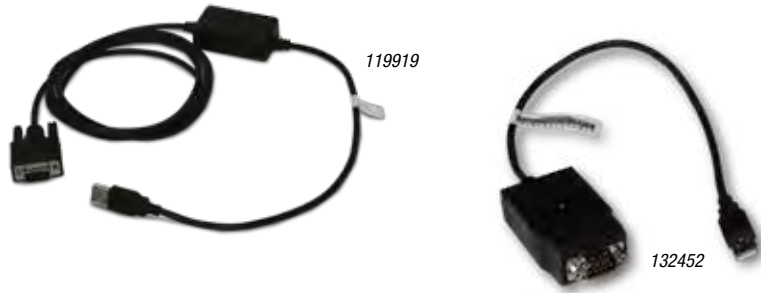

Specifications

Baud Rate:

9600

Color:

Black

Cable Length:

74 in (1,880 mm)

Bluetooth® Cable Length:

16 in (406 mm)

Power:

USB power, no external power supply

Host:

PC and MAC compliant

Connection:
DB9 male connector, Pin 2 RX, Pin 3 TX and Pin 5
Ground USB A connector

Standard Features

- Converts serial data such as bar code reader or scale into keyboard input to software program
- Works with PC and MAC® computers
- Requires no driver installation (identifies itself as additional HID keyboard)
- Cable draws power from USB port (no external power supply needed)
- Test cable to be connected with adapter scale cable or connector
- Bluetooth® version allows Bluetooth® connection to devices like iPad®, Playbook, Android® tablets and smart cell phones

Part Number/Price

Part #	Description	Weight	Price
119919	RS-232/USB serial cable	1 lb	\$185.00
132452	RS-232/USB serial cable plus Bluetooth®	1 lb	\$260.00

Options/Accessories

Part #	Description	Price
119064	Slimline null modem, gender changer DB9 female to female	\$10.50
22436	Blunt-end to DB9 female, straight cable	\$55.00
50749	DB9 female to DB9 female	\$55.00
130789	Null model DB9 adapter female to male	\$12.00