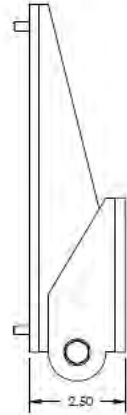

Part Number/Price

Part #	Description	Est. Weight	Price
178004	LaserLight 2, 4 in with ScaleCore RF and swivel bracket		\$1,995.00
178006	LaserLight 2, 6 in with ScaleCore RF and swivel bracket		\$2,375.00

*CellScale models available

Options/Accessories

Part #	MSI Part #	Description	Est. Weight	Price
139309	Consult	Long range antenna, 300 m-500 m omni-directional with 9 dBi gain, includes 10 ft/3 m coaxial cable	1 lb	Consult
139310	Consult	9 dBi gain corner reflector antenna	1 lb	Consult
139311	Consult	12 dBi gain corner reflector antenna	1 lb	Consult
139313	Consult	5 dBi gain vehicle/cab mount whip antenna	1 lb	Consult

MSI Scoreboards Wireless RF

Featuring LaserLight 2 Remote Displays

Dimensions			
22-inch enclosure (4-inch model)			
A	22.28 in (565 mm)	C	3.28 in (85 mm)
B	10.96 in (280 mm)	D	9.80 in (250 mm)
31-inch enclosure (6-inch model)			
A	30.63 in (780 mm)	C	3.73 in (95 mm)
B	13.94 in (355 mm)	D	12.77 in (325 mm)