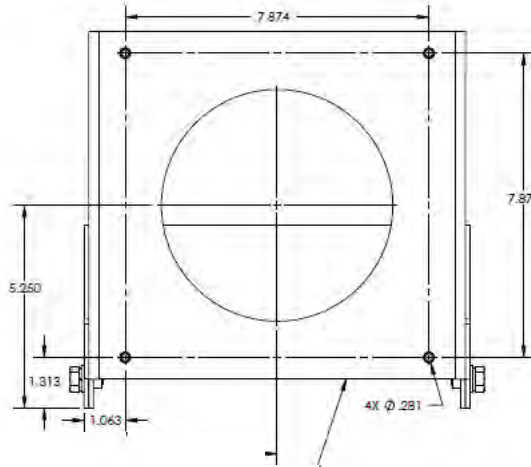

Part Number/Price

Part #	Description	Est. Weight	Price
178004	LaserLight 2, 4 in with ScaleCore RF and swivel bracket		\$1,995.00
178006	LaserLight 2, 6 in with ScaleCore RF and swivel bracket		\$2,375.00

*CellScale models available

Options/Accessories

Part #	MSI Part #	Description	Est. Weight	Price
139309	Consult	Long range antenna, 300 m-500 m omni-directional with 9 dBi gain, includes 10 ft/3 m coaxial cable	1 lb	Consult
139310	Consult	9 dBi gain corner reflector antenna	1 lb	Consult
139311	Consult	12 dBi gain corner reflector antenna	1 lb	Consult
139313	Consult	5 dBi gain vehicle/cab mount whip antenna	1 lb	Consult

MSI Scoreboards Wireless RF

Featuring LaserLight 2 Remote Displays

Dimensions			
22-inch enclosure (4-inch model)			
A	22.28 in (565 mm)	C	3.28 in (85 mm)
B	10.96 in (280 mm)	D	9.80 in (250 mm)
31-inch enclosure (6-inch model)			
A	30.63 in (780 mm)	C	3.73 in (95 mm)
B	13.94 in (355 mm)	D	12.77 in (325 mm)