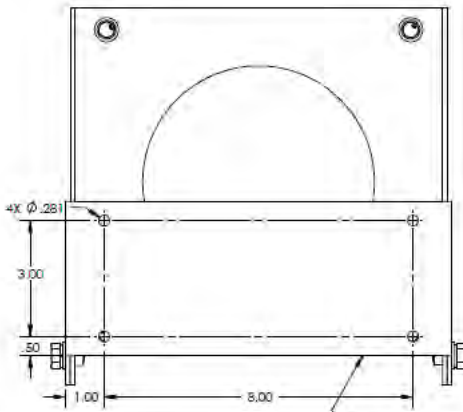

Part Number/Price

Part #	Description	Est. Weight	Price
178004	LaserLight 2, 4 in with ScaleCore RF and swivel bracket		\$1,995.00
178006	LaserLight 2, 6 in with ScaleCore RF and swivel bracket		\$2,375.00

*CellScale models available

Options/Accessories

Part #	MSI Part #	Description	Est. Weight	Price
139309	Consult	Long range antenna, 300 m-500 m omni-directional with 9 dBi gain, includes 10 ft/3 m coaxial cable	1 lb	Consult
139310	Consult	9 dBi gain corner reflector antenna	1 lb	Consult
139311	Consult	12 dBi gain corner reflector antenna	1 lb	Consult
139313	Consult	5 dBi gain vehicle/cab mount whip antenna	1 lb	Consult

MSI Scoreboards Wireless RF

Featuring LaserLight 2 Remote Displays

Dimensions			
22-inch enclosure (4-inch model)			
A	22.28 in (565 mm)	C	3.28 in (85 mm)
B	10.96 in (280 mm)	D	9.80 in (250 mm)
31-inch enclosure (6-inch model)			
A	30.63 in (780 mm)	C	3.73 in (95 mm)
B	13.94 in (355 mm)	D	12.77 in (325 mm)