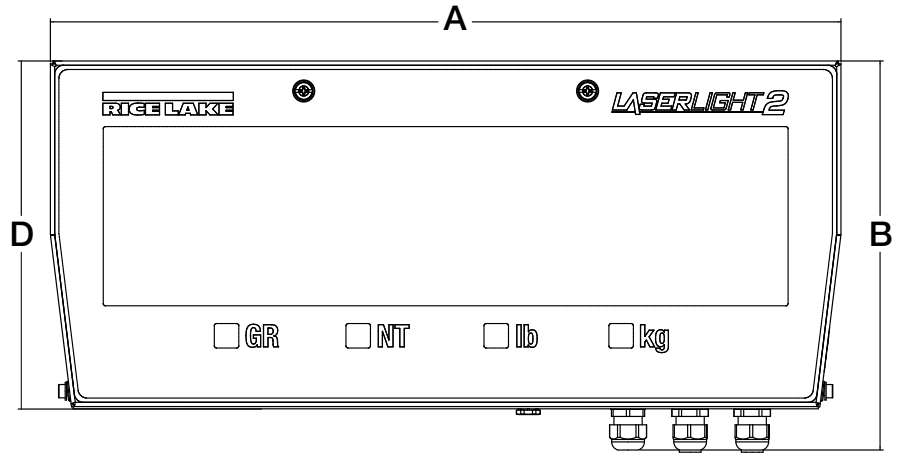

MSI Scoreboards Wireless RF

Featuring LaserLight 2 Remote Displays

Dimensions			
22-inch enclosure (4-inch model)			
A	22.28 in (565 mm)	C	3.28 in (85 mm)
B	10.96 in (280 mm)	D	9.80 in (250 mm)
31-inch enclosure (6-inch model)			
A	30.63 in (780 mm)	C	3.73 in (95 mm)
B	13.94 in (355 mm)	D	12.77 in (325 mm)