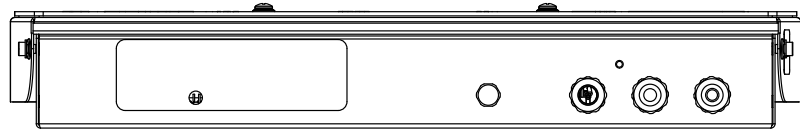

Part Number/Price

Part #	Description	Est. Weight	Price
178004	LaserLight 2, 4 in with ScaleCore RF and swivel bracket		\$1,995.00
178006	LaserLight 2, 6 in with ScaleCore RF and swivel bracket		\$2,375.00

*CellScale models available

Options/Accessories

Part #	MSI Part #	Description	Est. Weight	Price
139309	Consult	Long range antenna, 300 m-500 m omni-directional with 9 dBi gain, includes 10 ft/3 m coaxial cable	1 lb	Consult
139310	Consult	9 dBi gain corner reflector antenna	1 lb	Consult
139311	Consult	12 dBi gain corner reflector antenna	1 lb	Consult
139313	Consult	5 dBi gain vehicle/cab mount whip antenna	1 lb	Consult

MSI Scoreboards Wireless RF

Featuring LaserLight 2 Remote Displays

Dimensions			
22-inch enclosure (4-inch model)			
A	22.28 in (565 mm)	C	3.28 in (85 mm)
B	10.96 in (280 mm)	D	9.80 in (250 mm)
31-inch enclosure (6-inch model)			
A	30.63 in (780 mm)	C	3.73 in (95 mm)
B	13.94 in (355 mm)	D	12.77 in (325 mm)