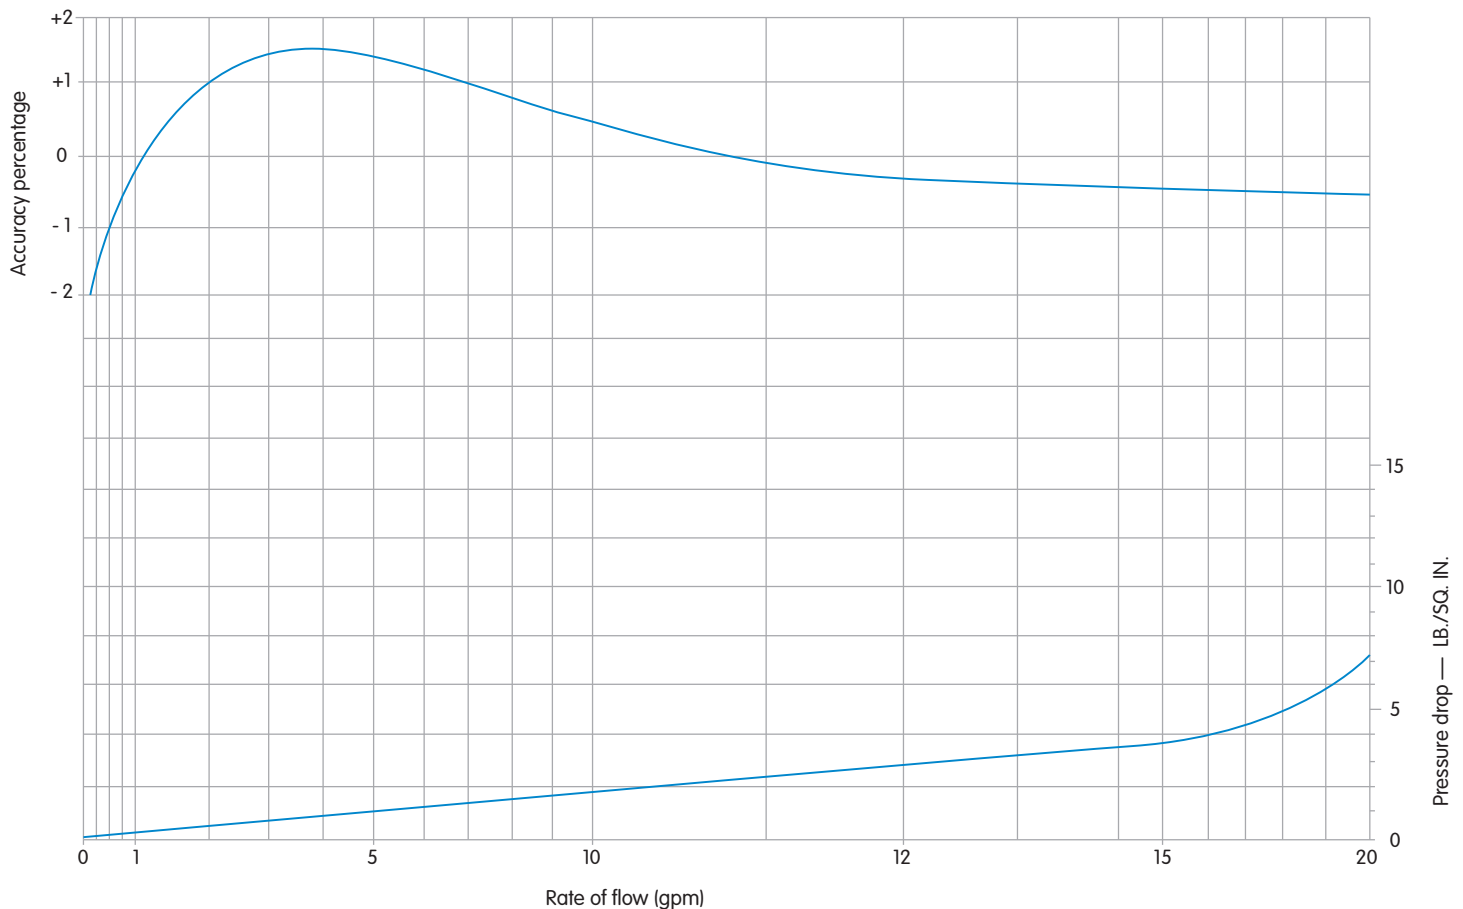

# Typical accuracy profile and pressure loss curve

Elster  $5/8'' \times 1/2''$  &  $5/8'' \times 3/4''$  V100 low lead V110 polymer case water meters

[www.elsteramcowater.com](http://www.elsteramcowater.com)