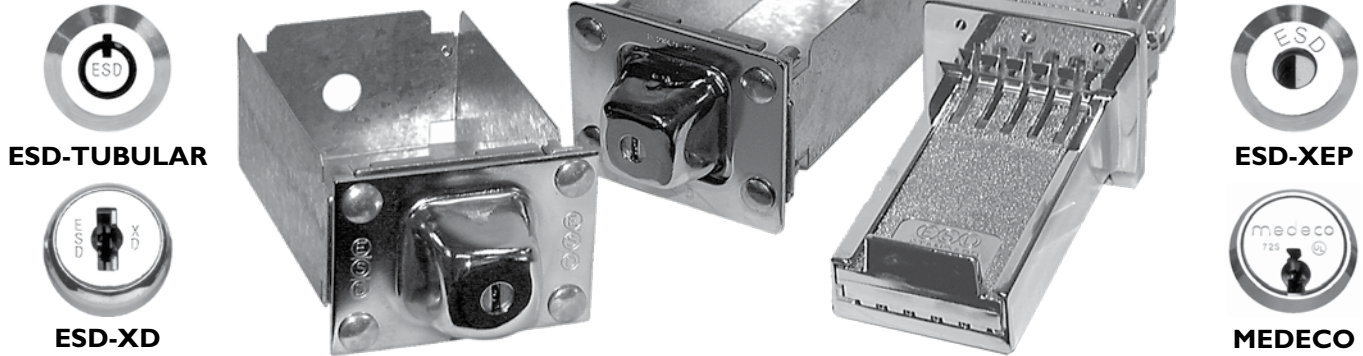

VERTICAL 5® COIN KITS

SPEED QUEEN, GENERAL ELECTRIC, WHIRLPOOL, WASCOMAT, CONTINENTAL GIRBAU, HUEBSCH

Kit Contains: (1) Vertical 5 Coin Slide, (1) BG Money Box w/key available in 6" or 8"
(1) Washer or Dryer Extension, (1) Mounting Bolt

**Money Boxes Available in
6" or 8"**

Specify keying in groups (K/A) or keying individually (K/I)

ITEM#	ESD P/N
1	SV5-125-K-T
2	SV5-125-K-XEP
3	SV5-125-K-XD
4	SV5-125-K-M

Symbol	Extra Keys:
T	Lock ESD-TUBULAR
XEP	ESD-XEP
XD	ESD-XD
M	MEDECO

Standard pack is 20 to a carton.
Prices are subject to change without notice.

CALL TOLL FREE, USA and Canada 1-800-523-1510 • Fax 1-800-548-1638
270 Commerce Drive, Fort Washington, PA 19034 (215)628-0860 Fax (215)643-4623
Find us on the web @ www.esdcoin.com