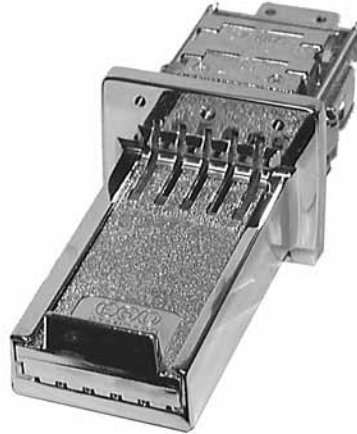

VERTICAL 5® COIN KITS

WHIRLPOOL J SERIES

Kit Contains: (1) Vertical 5 Coin Slide, (1) BGW Money Box w/key
(1) Washer or Dryer Extension, (1) Mounting Bolt

*STACK DRYERS USE LMB

ESD-TUBULAR

ESD-XD

ESD-XEP

MEDECO

Specify keying in groups (K/A) or keying individually (K/I)

ITEM#	ESD P/N
1	SV5-K-T
2	SV5-K-XEP
3	SV5-K-XD
4	SV5-K-M

Symbol

T

XEP

XD

M

Extra Keys:

Lock

ESD-TUBULAR

ESD-XEP

ESD-XD

MEDECO

Standard pack is 20 to a carton.
Prices are subject to change without notice.

CALL TOLL FREE, USA and Canada 1-800-523-1510 • Fax 1-800-548-1638
270 Commerce Drive, Fort Washington, PA 19034 (215)628-0860 Fax (215)643-4623

Find us on the web @ www.esdcoin.com

©ESD 2017