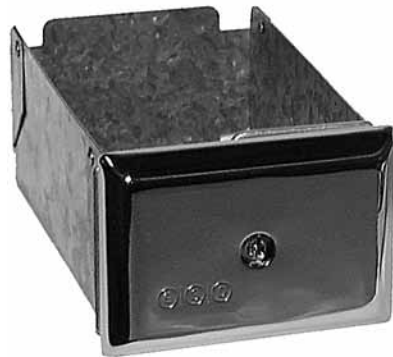

VERTICAL 4® TOKEN KITS

SPEED QUEEN, GENERAL ELECTRIC, WHIRLPOOL, WASCOMAT, CONTINENTAL GIRBAU, HUEBSCH

Kit Contains: (1) Vertical 4 Token Slide, (1) Standard 6" Money Box w/key
(1) Washer or Dryer Extension, (1) Mounting Bolt

Specify keying in groups (K/A) or keying individually (K/I)

ITEM#	ESD P/N
1	V4-100-K-T
2	V4-100-K-XEP
3	V4-100-K-XD
4	V4-100-K-M

Symbol	Extra Keys:
T	Lock
XEP	ESD-TUBULAR
XD	ESD-XEP
M	ESD-XD
	MEDECO

Standard pack is 20 to a carton.
Prices are subject to change without notice.

CALL TOLL FREE, USA and Canada 1-800-523-1510 • Fax 1-800-548-1638
270 Commerce Drive, Fort Washington, PA 19034 (215)628-0860 Fax (215)643-4623

Find us on the web @ www.esdcoin.com

©ESD 2017