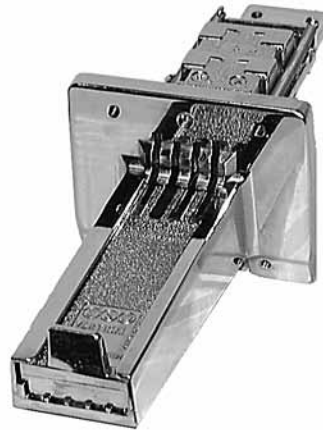

VERTICAL 4® TOKEN KITS

SPEED QUEEN, GENERAL ELECTRIC, WHIRLPOOL, WASCOMAT, CONTINENTAL GIRBAU, HUEBSCH

Kit Contains: (1) Vertical 4 Token Slide, (1) Standard 6" Money Box w/key
(1) Washer or Dryer Extension, (1) Mounting Bolt

Specify keying in groups (K/A) or keying individually (K/I)

ITEM#	ESD P/N
1	V4-100-K-T
2	V4-100-K-XEP
3	V4-100-K-XD
4	V4-100-K-M

Symbol	Extra Keys:
T	Lock
XEP	ESD-TUBULAR
XD	ESD-XEP
M	ESD-XD
	MEDECO

Standard pack is 20 to a carton.
Prices are subject to change without notice.

CALL TOLL FREE, USA and Canada 1-800-523-1510 • Fax 1-800-548-1638
270 Commerce Drive, Fort Washington, PA 19034 (215)628-0860 Fax (215)643-4623

Find us on the web @ www.esdcoin.com

©ESD 2017