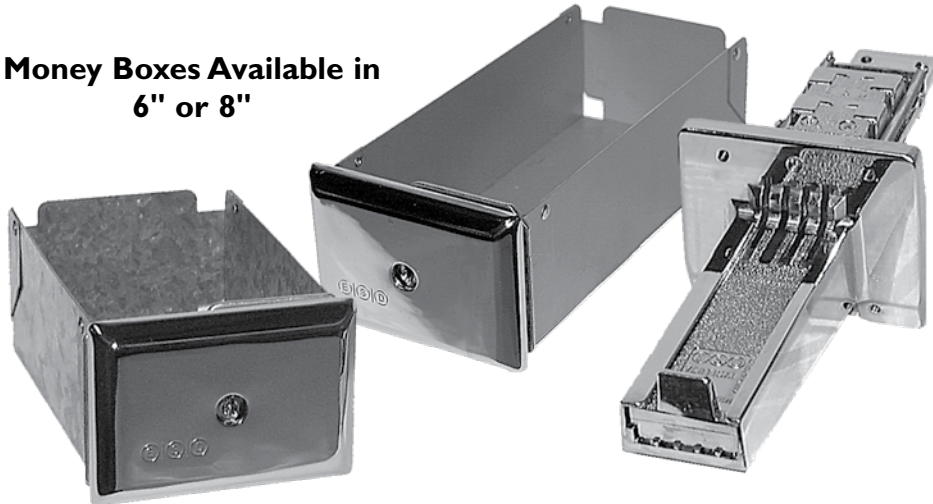

COIN SLIDE KITS

A Kit Consists of:

- (1) Vertical Coin Slide with Handle Decal**
- (1) Money Box (6" or 8") with Key**
- (1) Washer or Dryer Extension ***
- (1) Mounting Bolt**

*** Certain machines may not require extensions.**

SPEED QUEEN, GENERAL ELECTRIC, WHIRLPOOL, WASCOMAT, CONTINENTAL GIRBAU, HUEBSCH

Kit Contains: (1) Vertical 4 Coin Slide, (1) Money Box w/key available in 6" or 8"
(1) Washer or Dryer Extension, (1) Mounting Bolt

**Money Boxes Available in
6" or 8"**

Specify keying in groups (K/A) or keying individually (K/I)

ITEM#	ESD P/N
1	V4-100-K-T
2	V4-100-K-XEP
3	V4-100-K-XD
4	V4-100-K-M

Symbol	Extra Keys: Lock
T	ESD-TUBULAR
XEP	ESD-XEP
XD	ESD-XD
M	MEDECO