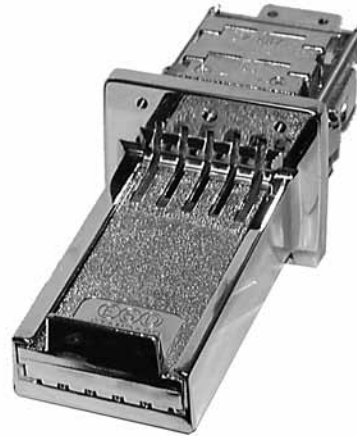

VERTICAL 5® TOKEN KITS

SPEED QUEEN, GENERAL ELECTRIC, WHIRLPOOL, WASCOMAT, CONTINENTAL GIRBAU, HUEBSCH

Kit Contains: (1) Vertical 5 Token Slide, (1) Standard Money Box w/key
(1) Washer or Dryer Extension, (1) Mounting Bolt

Specify keying in groups (K/A) or keying individually (K/I)

ITEM#	ESD P/N
1	SV5-K-T
2	SV5-K-XEP
3	SV5-K-XD
4	SV5-K-M

Symbol	Extra Keys:
T	Lock
XEP	ESD-TUBULAR
XD	ESD-XEP
M	ESD-XD
	MEDECO

Standard pack is 20 to a carton.
Prices are subject to change without notice.

CALL TOLL FREE, USA and Canada 1-800-523-1510 • Fax 1-800-548-1638
270 Commerce Drive, Fort Washington, PA 19034 (215)628-0860 Fax (215)643-4623
Find us on the web @ www.esdcoin.com