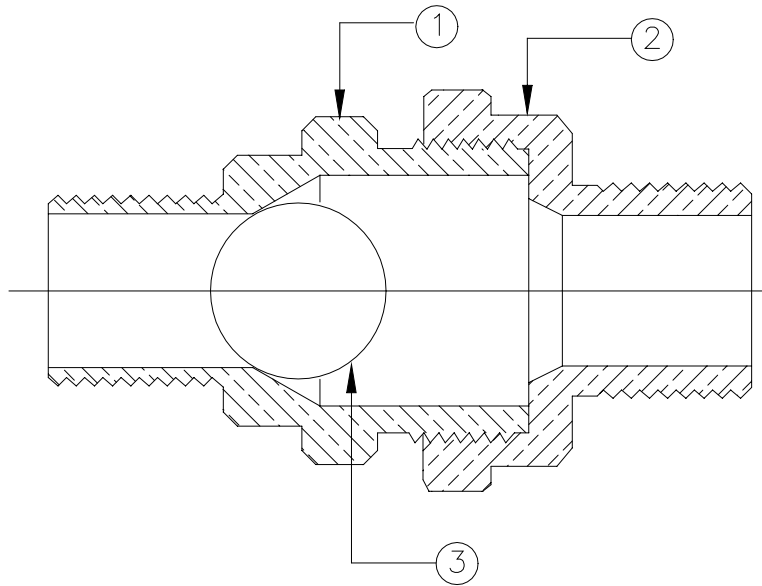

UNITED BRASS WORKS, INC.
 714 S. Main St., Randleman, NC 27317
 Tel: 800-334-3035 Fax: 800-498-4696 www.ubw.com

Model 235 Ball Drip Valve

200 lbs. WOG

*Valve unseats only by force of gravity
 causing ball to fall off seat.
 Use only in horizontal position.
 Do Not Use with more than
 1 ft. of head (water pressure) on ball check.*

MATERIAL LIST

NO.	DESCRIPTION	MATERIAL
1	Body	Brass
2	Tail Piece	Brass
3	Ball	Stainless Steel

Size	1/2"	3/4"
Ship Wgt. (lbs.)	0.43	0.56
Qty. Unit Pack	12	12