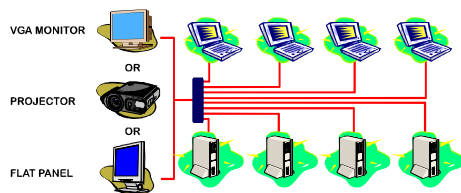

FEATURES:

- Provides 250MHz bandwidth for video clarity
- Connects multiple video sources to one screen
- Supports VGA/UXGA monitors up to 1920x1440 resolution
- Built-in signal booster extends video signal up to 200ft
- Provides front-panel push button port selection
- Premium model includes remote-control for port selection
- Uses heavy duty case with anti-scratch rubber feet
- VESA DDC (DDC1, DDC2, DDC2B) compliant

**2x1 2Port VGA Selector
(MSV102P)**

Connects two computers to one monitor, projector or any video display with VGA interface. Provides LEDs and front panel push buttons.
(Connectors: 3 HD15 Female)

**4x1 4Port VGA Selector
(MSV104P)**

Connects up to four computers to one monitor, projector or any video display with VGA interface. Provides LEDs and front panel push buttons.
(Connectors: 5 HD15 Female)

APPLICATION DIAGRAM:

**4x1 4Port VGA Selector with
Remote
(MSV104RC)**

Connects up to four computers to one monitor, projector or any video display with VGA interface. Provides LEDs and ports can be selected thru front panel buttons or remote control.
(Connectors: 5 HD15 Female)