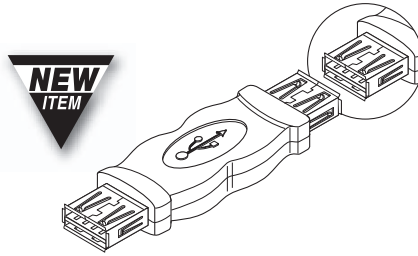

506-530 A Male - A Male

506-532 A Female - A Female

506-534 B Male - B Male

506-536 A Male - B Female

506-538 A Female - B Female

506-520

USB Adapters

Universal Serial Bus (USB) Adapters
Compatible with USB v1.1, v1.2, v2.0

USB Multi-Port Hub

Universal Serial Bus (USB) Multi-port Hub
Supplies convenient plug-and-play USB connections
Input USB-B Port and 4 Output USB-A Ports
Windows 98, 2000, ME, XP and Mac OS Compatible
Power Supply and 5' Cable Included