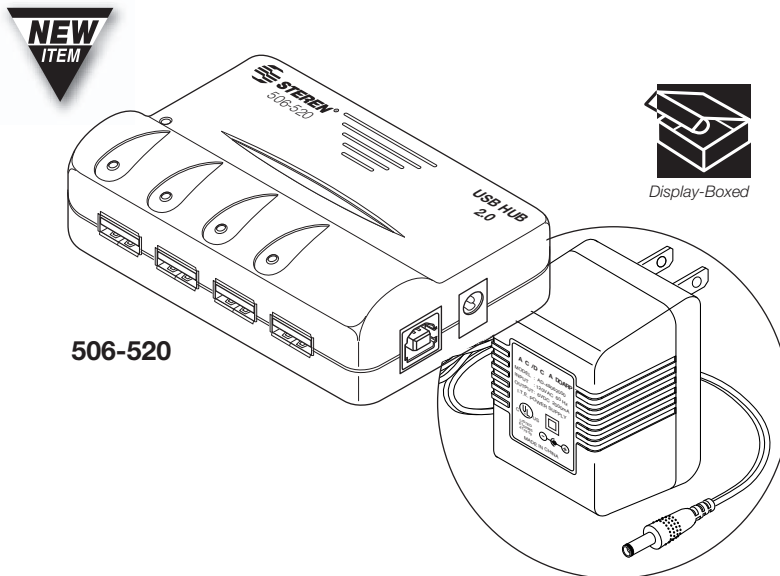

506-530 A Male - A Male

506-532 A Female - A Female

506-534 B Male - B Male

506-536 A Male - B Female

506-538 A Female - B Female

506-520

USB Adapters

Universal Serial Bus (USB) Adapters
Compatible with USB v1.1, v1.2, v2.0

USB Multi-Port Hub

Universal Serial Bus (USB) Multi-port Hub
Supplies convenient plug-and-play USB connections
Input USB-B Port and 4 Output USB-A Ports
Windows 98, 2000, ME, XP and Mac OS Compatible
Power Supply and 5' Cable Included