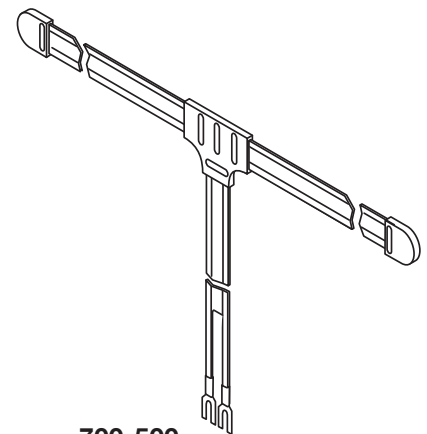

TV Antennas

High-Performance UHF-VHF-FM TV Antennas
High-Impact Polystyrene Base
Directional Rotating UHF Antenna
Display Packaged for Resale

700-200 Radar TV Antenna
Circularly Polarized Antenna Element
Receives vertical and horizontal electromagnetic-wave components
Minimal Adjustment – Sharp Reception
Enhanced Picture and Sound Quality
39" 7-Section Telescoping Rods
Suction Cup Rubber Feet
3 1/2' 75Ω Quick-Connect Cable

700-300 Boomerang TV Antenna
12-Position VHF Fine-Tuning Dial
33" 5-Section Telescoping Rods
Suction Cup Rubber Feet
3 1/2' 75Ω Quick-Connect Cable

700-707 Indoor TV Antenna
12-Position VHF Fine-Tuning Dial
38" 5-Section Telescoping Rods
Rubber feet keeps antenna steady
3' 2x300Ω Antenna Leads
3' 75Ω Coaxial Cable

700-730 20dB Amplified Dish TV Antenna
12-Position VHF Fine-Tuning Dial
30" 4-Section Telescoping Rod
Rubber feet keeps antenna steady
3' 2x300Ω Antenna Leads
3' 75Ω Coaxial Cable

700-740 30dB Amplified Dish TV Antenna
Power and Gain LED Indicators
9-Position Gain Control Dial
39" 7-Section Telescoping Rods
Rubber feet keeps antenna steady
4' 75Ω Coaxial Cable and
Exterior Antenna 75Ω Input Jack
Bandwidth 40-860MHz
VHF Gain 20dB – UHF Gain 30dB
117VAC 60Hz – 6' Power Cord
Optional 12VDC Power Input Jack

Indoor Dipole Antenna

700-500 72" FM Indoor Dipole Antenna

700-500