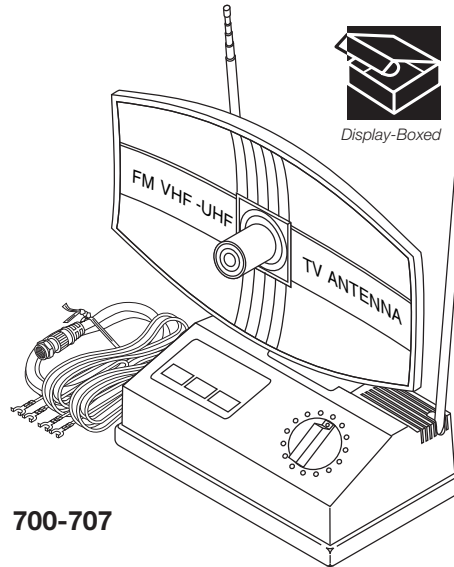

TV Antennas

High-Performance UHF-VHF-FM TV Antennas
 High-Impact Polystyrene Base
 Directional Rotating UHF Antenna
 Display Packaged for Resale

700-200 Radar TV Antenna
 Circularly Polarized Antenna Element
 Receives vertical and horizontal electromagnetic-wave components
 Minimal Adjustment – Sharp Reception
 Enhanced Picture and Sound Quality
 39" 7-Section Telescoping Rods
 Suction Cup Rubber Feet
 3 1/2' 75Ω Quick-Connect Cable

700-200

700-300 Boomerang TV Antenna
 12-Position VHF Fine-Tuning Dial
 33" 5-Section Telescoping Rods
 Suction Cup Rubber Feet
 3 1/2' 75Ω Quick-Connect Cable

700-300

700-707 Indoor TV Antenna
 12-Position VHF Fine-Tuning Dial
 38" 5-Section Telescoping Rods
 Rubber feet keeps antenna steady
 3' 2x300Ω Antenna Leads
 3' 75Ω Coaxial Cable

700-707

700-730 20dB Amplified Dish TV Antenna
 12-Position VHF Fine-Tuning Dial
 30" 4-Section Telescoping Rod
 Rubber feet keeps antenna steady
 3' 2x300Ω Antenna Leads
 3' 75Ω Coaxial Cable

700-730

700-740 30dB Amplified Dish TV Antenna
 Power and Gain LED Indicators
 9-Position Gain Control Dial
 39" 7-Section Telescoping Rods
 Rubber feet keeps antenna steady
 4' 75Ω Coaxial Cable and
 Exterior Antenna 75Ω Input Jack
 Bandwidth 40-860MHz
 VHF Gain 20dB – UHF Gain 30dB
 117VAC 60Hz – 6' Power Cord
 Optional 12VDC Power Input Jack