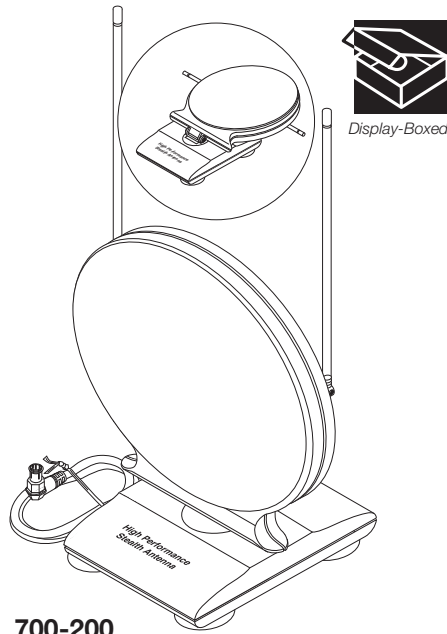

TV Antennas

High-Performance UHF-VHF-FM TV Antennas
 High-Impact Polystyrene Base
 Directional Rotating UHF Antenna
 Display Packaged for Resale

700-200 Radar TV Antenna
 Circularly Polarized Antenna Element
 Receives vertical and horizontal electromagnetic-wave components
 Minimal Adjustment – Sharp Reception
 Enhanced Picture and Sound Quality
 39" 7-Section Telescoping Rods
 Suction Cup Rubber Feet
 3 1/2' 75Ω Quick-Connect Cable

700-200

700-300 Boomerang TV Antenna
 12-Position VHF Fine-Tuning Dial
 33" 5-Section Telescoping Rods
 Suction Cup Rubber Feet
 3 1/2' 75Ω Quick-Connect Cable

700-300

700-707 Indoor TV Antenna
 12-Position VHF Fine-Tuning Dial
 38" 5-Section Telescoping Rods
 Rubber feet keeps antenna steady
 3' 2x300Ω Antenna Leads
 3' 75Ω Coaxial Cable

700-707

700-730 20dB Amplified Dish TV Antenna
 12-Position VHF Fine-Tuning Dial
 30" 4-Section Telescoping Rod
 Rubber feet keeps antenna steady
 3' 2x300Ω Antenna Leads
 3' 75Ω Coaxial Cable

700-730

700-740 30dB Amplified Dish TV Antenna
 Power and Gain LED Indicators
 9-Position Gain Control Dial
 39" 7-Section Telescoping Rods
 Rubber feet keeps antenna steady
 4' 75Ω Coaxial Cable and
 Exterior Antenna 75Ω Input Jack
 Bandwidth 40-860MHz
 VHF Gain 20dB – UHF Gain 30dB
 117VAC 60Hz – 6' Power Cord
 Optional 12VDC Power Input Jack