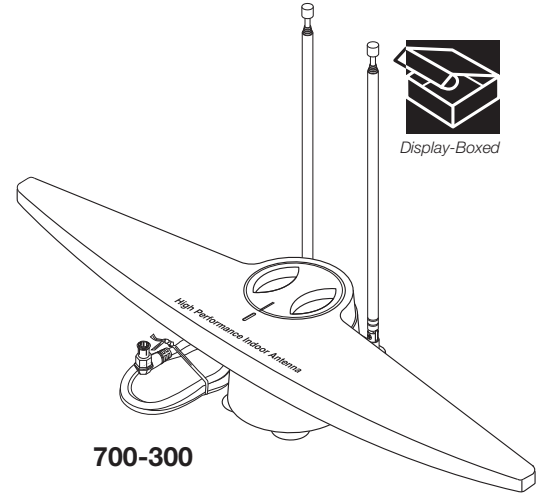

TV Antennas

High-Performance UHF-VHF-FM TV Antennas
 High-Impact Polystyrene Base
 Directional Rotating UHF Antenna
 Display Packaged for Resale

700-200 Radar TV Antenna
 Circularly Polarized Antenna Element
 Receives vertical and horizontal electromagnetic-wave components
 Minimal Adjustment – Sharp Reception
 Enhanced Picture and Sound Quality
 39" 7-Section Telescoping Rods
 Suction Cup Rubber Feet
 3 1/2' 75Ω Quick-Connect Cable

700-200

700-300 Boomerang TV Antenna
 12-Position VHF Fine-Tuning Dial
 33" 5-Section Telescoping Rods
 Suction Cup Rubber Feet
 3 1/2' 75Ω Quick-Connect Cable

700-300

700-707 Indoor TV Antenna
 12-Position VHF Fine-Tuning Dial
 38" 5-Section Telescoping Rods
 Rubber feet keeps antenna steady
 3' 2x300Ω Antenna Leads
 3' 75Ω Coaxial Cable

700-707

700-730 20dB Amplified Dish TV Antenna
 12-Position VHF Fine-Tuning Dial
 30" 4-Section Telescoping Rod
 Rubber feet keeps antenna steady
 3' 2x300Ω Antenna Leads
 3' 75Ω Coaxial Cable

700-730

700-740 30dB Amplified Dish TV Antenna
 Power and Gain LED Indicators
 9-Position Gain Control Dial
 39" 7-Section Telescoping Rods
 Rubber feet keeps antenna steady
 4' 75Ω Coaxial Cable and
 Exterior Antenna 75Ω Input Jack
 Bandwidth 40-860MHz
 VHF Gain 20dB – UHF Gain 30dB
 117VAC 60Hz – 6' Power Cord
 Optional 12VDC Power Input Jack