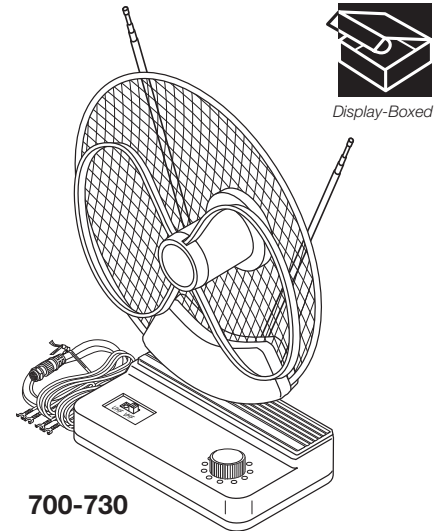

TV Antennas

High-Performance UHF-VHF-FM TV Antennas
 High-Impact Polystyrene Base
 Directional Rotating UHF Antenna
 Display Packaged for Resale

700-200 Radar TV Antenna
 Circularly Polarized Antenna Element
 Receives vertical and horizontal electromagnetic-wave components
 Minimal Adjustment – Sharp Reception
 Enhanced Picture and Sound Quality
 39" 7-Section Telescoping Rods
 Suction Cup Rubber Feet
 3 1/2' 75Ω Quick-Connect Cable

700-200

700-300 Boomerang TV Antenna
 12-Position VHF Fine-Tuning Dial
 33" 5-Section Telescoping Rods
 Suction Cup Rubber Feet
 3 1/2' 75Ω Quick-Connect Cable

700-300

700-707 Indoor TV Antenna
 12-Position VHF Fine-Tuning Dial
 38" 5-Section Telescoping Rods
 Rubber feet keeps antenna steady
 3' 2x300Ω Antenna Leads
 3' 75Ω Coaxial Cable

700-707

700-730 20dB Amplified Dish TV Antenna
 12-Position VHF Fine-Tuning Dial
 30" 4-Section Telescoping Rod
 Rubber feet keeps antenna steady
 3' 2x300Ω Antenna Leads
 3' 75Ω Coaxial Cable

700-730

700-740 30dB Amplified Dish TV Antenna
 Power and Gain LED Indicators
 9-Position Gain Control Dial
 39" 7-Section Telescoping Rods
 Rubber feet keeps antenna steady
 4' 75Ω Coaxial Cable and
 Exterior Antenna 75Ω Input Jack
 Bandwidth 40-860MHz
 VHF Gain 20dB – UHF Gain 30dB
 117VAC 60Hz – 6' Power Cord
 Optional 12VDC Power Input Jack