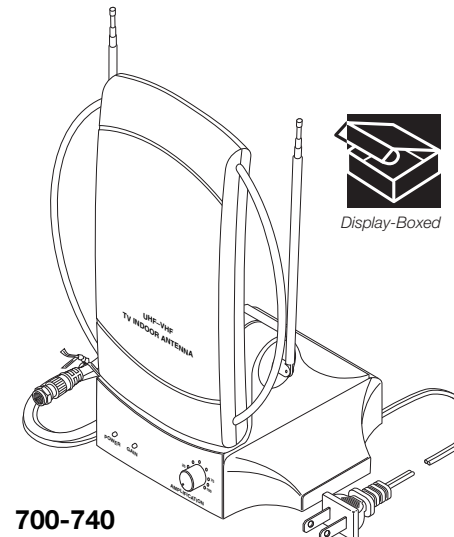

Indoor Dipole Antenna

700-500 72" FM Indoor Dipole Antenna

700-740