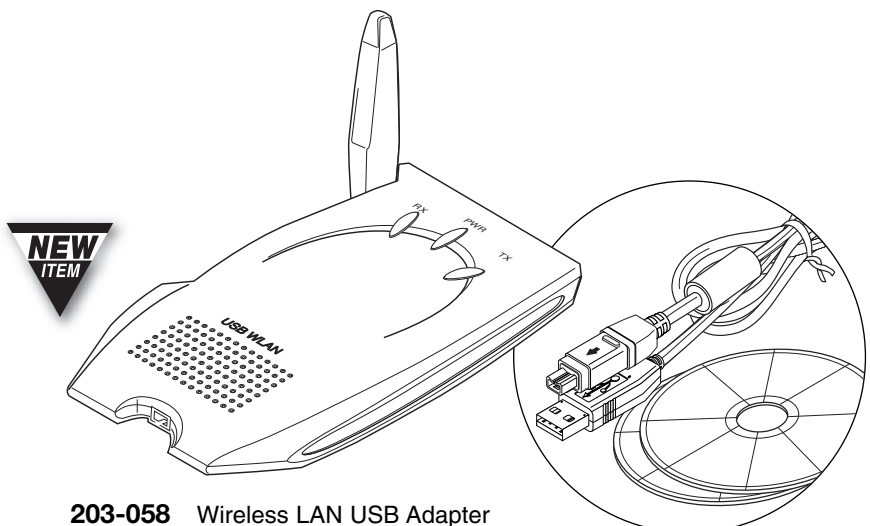

203-055 PCMCIA Card

203-058 Wireless LAN USB Adapter