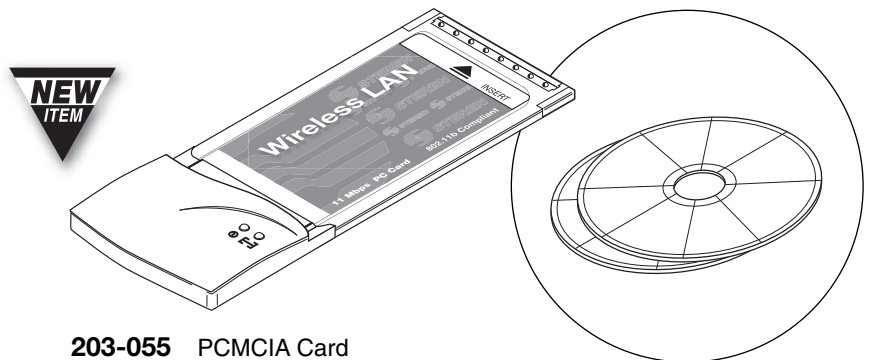

Wireless LAN Products

Wireless LAN Networking Access Point and Adapters
Used when wires are not available or practical
11 Mbps IEEE802.11b High Data Rate
WEP Compliant Data Encryption Using 64/128bit
2.4 GHz Direct Sequence Spread Spectrum
Seamless Roaming – Supports 10/100 Base-T
Optimized Wired-to-Wireless Data Transfer
Independent Network Operating System
Features user-friendly point-to-point and
point-to-multipoint bridge function
Compatible with Windows 95/98/2000/ME/XP
Includes software CD

203-050 Wireless LAN Access Point **◀ NEW**

Enhanced Dynamic Security
Allows operation from any Web browser
Supports 64 users via USB, PCMCIA cards
Maintains connections while roaming
Dynamic Rate Shifting for Fast Connects
11 Channels – Integrated Antenna
Wireless Transmit/Receive, Power and
Link-Ethernet Indicators
300' Reliable Operating Range
Supports SNMP, HP Open View and
3COM Network Supervisor
Complies with FCC Part 15C, UL and
ETSI 300/328/CE standards
Requires USB or RJ45 CAT5E cable
(308-400 series, sold separately)
Includes 5VDC 300mA transformer
2 1/2" (W) x 7 5/8" (H) x 5 1/8" (D)

**203-050** Access Point**203-055** Wireless LAN PCMCIA Card **◀ NEW**

Supports ad hoc P2P networks and
infrastructure communications to
wired Ethernet nets via access point
Plug and Play Installation
11 Channels – Integrated Antenna
RF Link Activity Indicator
300' Reliable Operating Range
Complies with FCC Part 15C, UL and
ETSI 300/328/CE standards
2 1/8" (W) x 4 5/8" (H) x 1/4" (D)

**203-055** PCMCIA Card**203-058** Wireless LAN USB Adapter **◀ NEW**

Supports ad hoc P2P networks and
infrastructure communications to
wired Ethernet nets via access point
11 Channels – USB 1.1 Type A
PCB Patch Antenna on Board and External
Transmit/Receive and Power Indicators
Outdoor Range 300'-1000'
Indoor Range 100'-300'
Complies with FCC 15.247, 15.205 and
15.209, RSS-210 and CE standards
Power: 5VDC (from USB), 380mA max.
Includes USB cable (506-706)
2 1/2" (W) x 4" (H) x 1/2" (D)