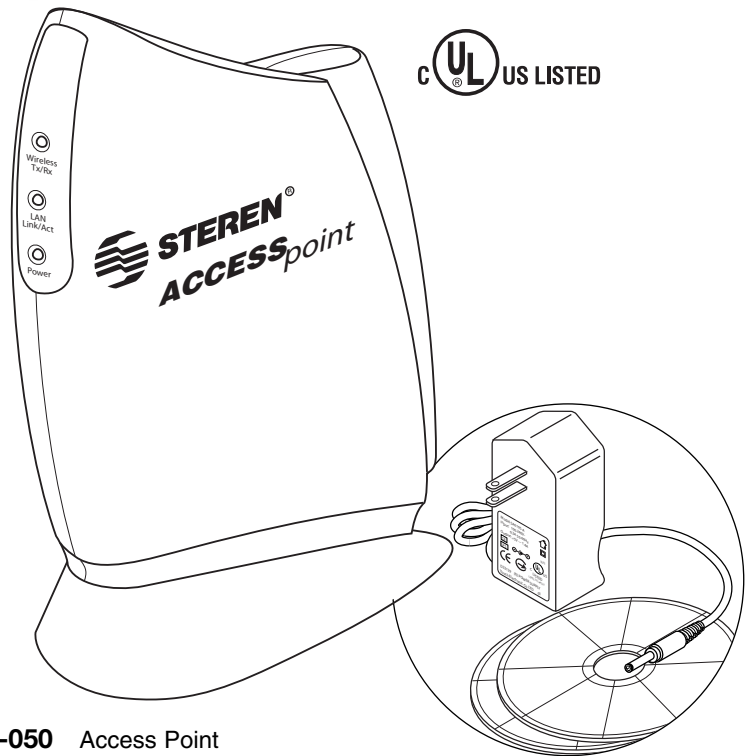

Wireless LAN Products

Wireless LAN Networking Access Point and Adapters
Used when wires are not available or practical
11 Mbps IEEE802.11b High Data Rate
WEP Compliant Data Encryption Using 64/128bit
2.4 GHz Direct Sequence Spread Spectrum
Seamless Roaming – Supports 10/100 Base-T
Optimized Wired-to-Wireless Data Transfer
Independent Network Operating System
Features user-friendly point-to-point and
point-to-multipoint bridge function
Compatible with Windows 95/98/2000/ME/XP
Includes software CD

203-050 Wireless LAN Access Point **◀ NEW**

Enhanced Dynamic Security
Allows operation from any Web browser
Supports 64 users via USB, PCMCIA cards
Maintains connections while roaming
Dynamic Rate Shifting for Fast Connects
11 Channels – Integrated Antenna
Wireless Transmit/Receive, Power and
Link-Ethernet Indicators
300' Reliable Operating Range
Supports SNMP, HP Open View and
3COM Network Supervisor
Complies with FCC Part 15C, UL and
ETSI 300/328/CE standards
Requires USB or RJ45 CAT5E cable
(308-400 series, sold separately)
Includes 5VDC 300mA transformer
2 1/2" (W) x 7 5/8" (H) x 5 1/8" (D)

**203-050** Access Point**203-055** Wireless LAN PCMCIA Card **◀ NEW**

Supports ad hoc P2P networks and
infrastructure communications to
wired Ethernet nets via access point
Plug and Play Installation
11 Channels – Integrated Antenna
RF Link Activity Indicator
300' Reliable Operating Range
Complies with FCC Part 15C, UL and
ETSI 300/328/CE standards
2 1/8" (W) x 4 5/8" (H) x 1/4" (D)

**203-055** PCMCIA Card**203-058** Wireless LAN USB Adapter **◀ NEW**

Supports ad hoc P2P networks and
infrastructure communications to
wired Ethernet nets via access point
11 Channels – USB 1.1 Type A
PCB Patch Antenna on Board and External
Transmit/Receive and Power Indicators
Outdoor Range 300'-1000'
Indoor Range 100'-300'
Complies with FCC 15.247, 15.205 and
15.209, RSS-210 and CE standards
Power: 5VDC (from USB), 380mA max.
Includes USB cable (506-706)
2 1/2" (W) x 4" (H) x 1/2" (D)