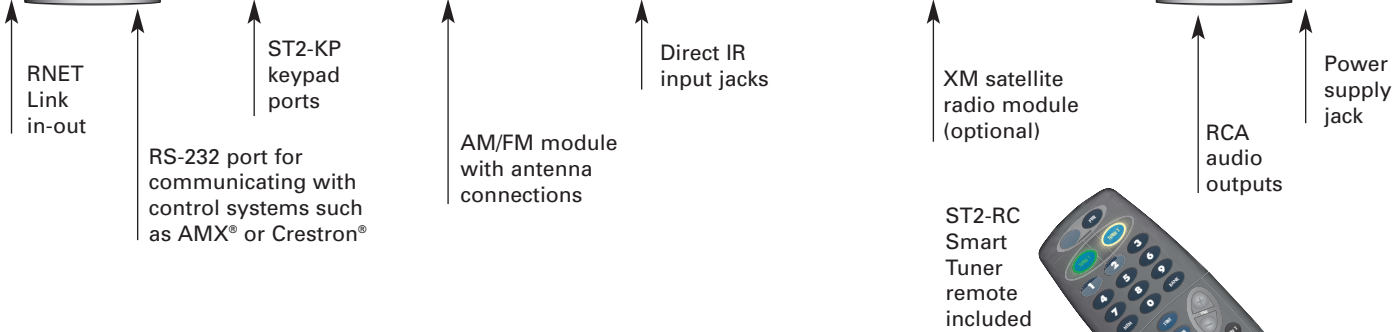

ST2 Smart Tuner