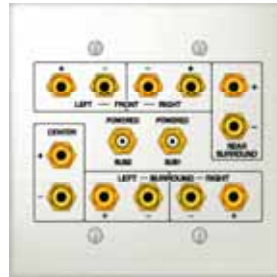

HTP-2 Home Theater Plate

Now!

Min.
Advertised Price
\$69.00

Double-gang, in-wall connection plate for connection of all speakers in a 5.1, 6.1 or 7.1 channel surround sound system (14)

5-way binding posts, 7/16" hex head,
(2) RCA-F connectors on heavy-duty molded plate. Connections for
(2) powered subwoofers.

Order # Color

7101-524110	White
-------------	-------

HTP-1 Home Theater Plate

Min.
Advertised Price
\$49.00

(12) 5-way binding posts, 7/16" hex head,
(2) RCA-F connectors on double-gang standard plate. Hookup for passive or powered subwoofer.

Order # Color

7101-121807	White
-------------	-------

5-Way Binding Posts

BP1S

Min.
Advertised Price
\$16.00

(2) PM-BP (1 Red and 1 Black)
5-way binding post connectors on a standard plate.

Order # Color

7101-841682	White
-------------	-------