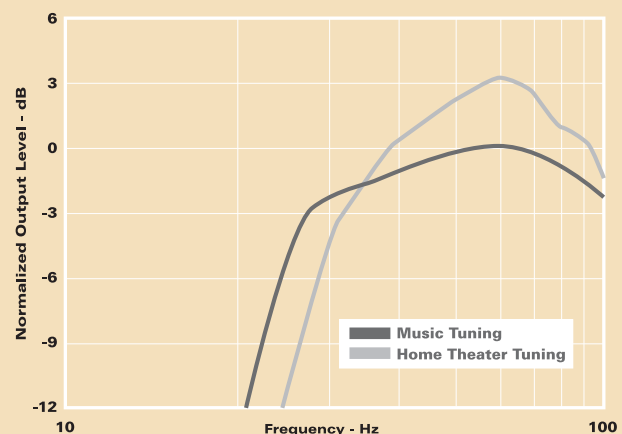

R12DT Subwoofer Dual Tuning

When both ports are open, frequency response allows maximum bass impact for home theater; when tuned with the supplied insert, frequency response is more accurate for music listening.

Consequently, the Russound subs are engineered to blend seamlessly with in-wall and freestanding speakers alike, yielding a single, fully integrated entity of sound for any room of your multiroom layout.

Family values

The Complement Subwoofers are just one part of the Russound family of innovative, high-value solutions for multiroom audio and home-theater systems. Our full line of indoor and outdoor speakers, designed for accurate sound reproduction; correct tonal balance and reliability offer a size, shape and style for any application. Russound's unique CAV6.6 six-zone multiroom controller employs powerfully simple RNET communications protocol to talk to elegantly ergonomic UNO touchscreen and wall-mounted keypads. Russound makes multiroom and home theater audio affordable and accessible, right now.