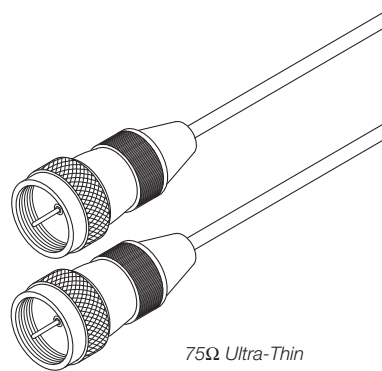

75Ω Ultra-Thin

- **210-003GY** 3' Mini-Coax Gold
- **210-006GY** 6' Mini-Coax Gold
- **210-012GY** 12' Mini-Coax Gold
- **210-025GY** 25' Mini-Coax Gold

F-Quick Coaxial Cables

Suitable for General Video Applications
75Ω Low-Loss RG59/U Coaxial Cables
Fully Molded F-Quick Connectors with
Compression Ring and Fixed Center Pin
Nickel or Gold-Plated Connectors
AWG22 Solid Copper/CCS Center Conductor
100% Aluminum Foil Shield
32x0.12mm Copper/Aluminum Braid

- **205-110BK** 3' Black F-F Quick Cable
- **205-115BK** 6' Black F-F Quick Cable
- **205-120BK** 12' Black F-F Quick Cable
- **205-310BK** 3' Black F-F Quick Cable Gold
- **205-315BK** 6' Black F-F Quick Cable Gold

F Mini-Coax Python™ Jumpers

75Ω Ultra-Thin High-Definition F Cables
AWG27 Solid Bare-Copper Center Conductor
Low-Loss Low-Noise – Double High-Density Shield
100% 0.06mm Aluminum-Polyester Foil Shield
95% Coverage 64x0.10mm Tinned-Copper Braid
0.118" OD Grey Ultra-Flex PVC Jacket
High-Reliability Brass Gold-Plated F Connectors
Fully Molded Construction

- **210-003GY** 3' F-F Mini-Coax Python Gold
- **210-006GY** 6' F-F Mini-Coax Python Gold
- **210-012GY** 12' F-F Mini-Coax Python Gold
- **210-025GY** 25' F-F Mini-Coax Python Gold