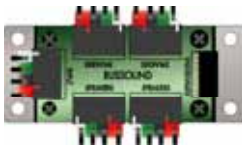

Smart Select Systems

SSVC

Smart Select Volume Control. Turn speakers on and off from any volume control. UltraMatch™ Technology, 126 Watt stereo with Decora® insert and knob (cover plate included). 12 position switch QCT connectors. Accepts up to 14 gauge wire.

3.375" W x .625" H x 2.5" D (85.8 x 158.8 x 63.5 mm)

Order

6300-111013

Shipping Weight
6oz (.2kg)
Min. Advertised Price
\$39.00

1201A

110VAC/12V, 1000mA Power Supply for the Smart Select Volume Control System. One unit required for each Separate Smart Select Volume Control System. Up to 12 controls.

2.1875" W x 2.875" H x 2.0625" D (55.7 x 73.1 x 52.4 mm)

Order

6300-111075

Shipping Weight
1 lbs (.5kg)
Min. Advertised Price
\$19.00

EZB-1SC

Modular Speaker Connecting Block-Base Unit. 4 speaker outputs and 1 amplifier input. Color-coded detachable 14-gauge snap connectors to support 4 zones.

4.25" W x .75" H x 1.75" D (108 x 19.1 x 44.5 mm)

Order

8100-120961

Shipping Weight
6oz (.2kg)
Min. Advertised Price
\$59.00

EZB-2SC

Modular Speaker Connecting Block-additional 4 Speaker Outputs. Color-coded detachable 14-gauge snap connectors. Plugs into EZB-1SC to expand to 8 Zones.