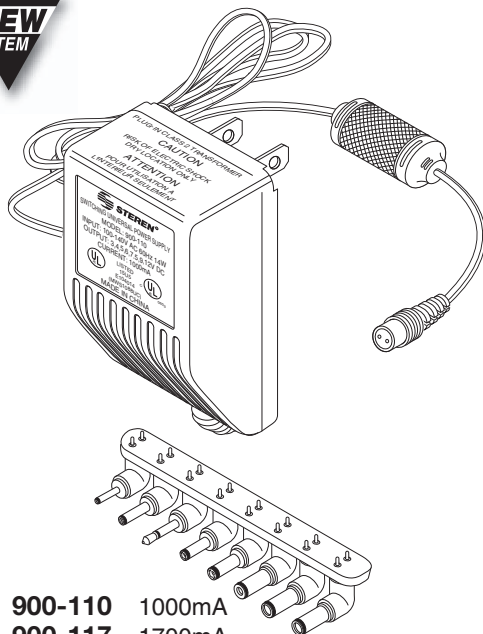

International Voltage Adapters

Display-Boxed

- NEW ▶ 910-010** International Voltage Converter Kit
Use personal care appliances while traveling in foreign countries
Dual Switchable 50/1600W
Converts 220-240VAC foreign voltage to 110-120VAC US voltage 50/60Hz
Kit includes 5 plug adapters to fit outlets in virtually any country
Custom Travel Case Included

910-010

Digital Equipment Adapters

Electronic Switching Power Supplies
Ideal for Digital Cameras and Electronic Equipment
Detachable adaptors fit most types of cameras
Universal DC/AC Converter with EMI Suppression
Short-Circuit Protection – UL/cUL Listed – 6' Cord
Switchable Output Polarity–Universal Output Plugs
Foldaway Non-Snagging Plug for Compact Storage

- NEW ▶ 900-110** 1000mA Switching Power Supply
Input: 100-140VAC 60Hz 14W
Outputs: 3, 4.5, 6, 7.5, 9, 12VDC
- NEW ▶ 900-117** 1700mA Switching Power Supply
Input: 100-140VAC 60Hz 23W
Outputs: 3, 4.5, 6, 7.5, 9, 12VDC
- NEW ▶ 900-130** 2500mA Switching Power Supply
Input: 100-240VAC 60/50Hz 30W
Outputs: 3, 3.3, 5, 6, 6.5, 7, 8.4VDC

Display-Boxed

- 900-110 1000mA
900-117 1700mA
900-130 2500mA