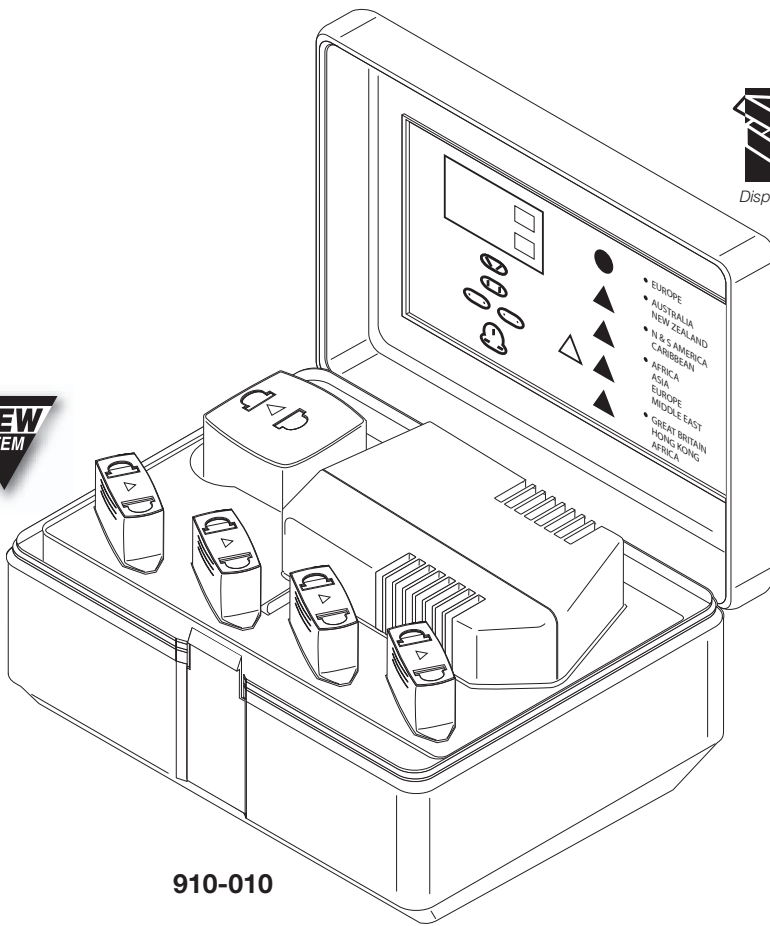

International Voltage Adapters

Display-Boxed

- NEW ▶ 910-010** International Voltage Converter Kit
Use personal care appliances while traveling in foreign countries
Dual Switchable 50/1600W
Converts 220-240VAC foreign voltage to 110-120VAC US voltage 50/60Hz
Kit includes 5 plug adapters to fit outlets in virtually any country
Custom Travel Case Included

910-010

Digital Equipment Adapters

Electronic Switching Power Supplies
Ideal for Digital Cameras and Electronic Equipment
Detachable adaptors fit most types of cameras
Universal DC/AC Converter with EMI Suppression
Short-Circuit Protection – UL/cUL Listed – 6' Cord
Switchable Output Polarity–Universal Output Plugs
Foldaway Non-Snagging Plug for Compact Storage

Display-Boxed

- 900-110 1000mA
900-117 1700mA
900-130 2500mA