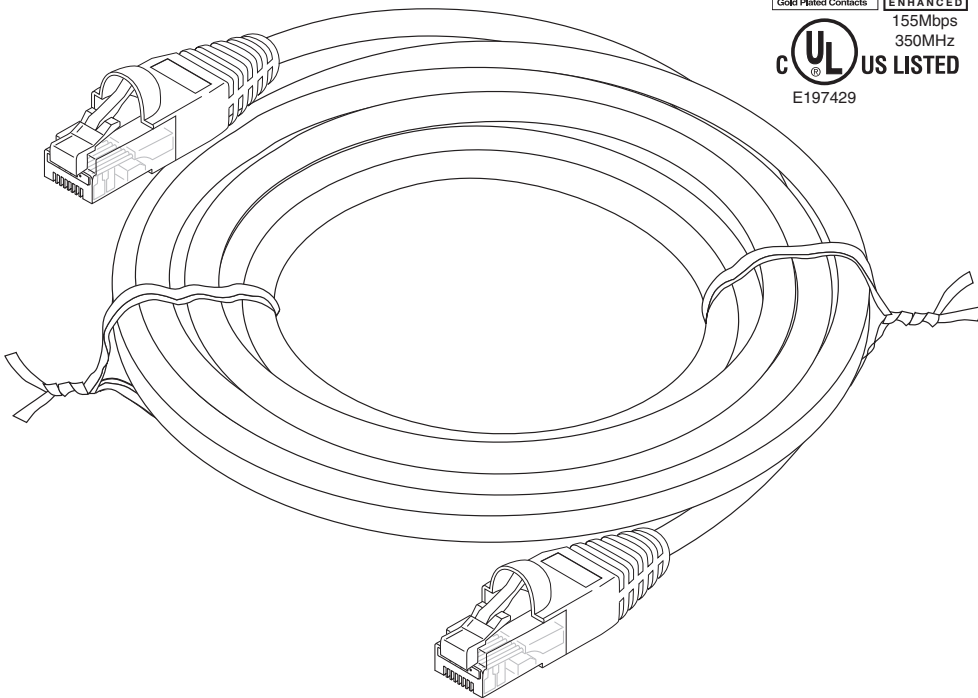

## Flush-Mold Booted CAT5E Cords

Flush-Mold-Injected Booted Snagless CAT5E Patch Cords  
 Flush molding enables many cords to plug side by side  
 Boots offer cable-end color ID, strain relief and RJ45 plug tab protection from snagging on cables or connectors when routing in ceilings and under floors  
 Constructed of High-Performance CAT5E Cable Suitable for 350MHz High-Speed Data Applications, Gigabit Ethernet, Fast Ethernet, 155Mbps TP-PMD/CDDI  
 4-Pair AWG24-Stranded Copper UTP Cable  
 100% Tested Wiring Sequence and Continuity  
 Terminated to 8-Contact RJ45 Modular Plugs  
 Beryllium-Copper Modular Jack Contacts  
 50µ" Hard-Gold Plating over 80µ" Nickel  
 Excellent Attenuation and Crosstalk Characteristics  
 Nominal Impedance 100Ω±15%  
 DC Resistance <9.38Ω/1000'  
 Mutual Capacitance <0.9pF/ft @ 1 kHz  
 Flame Retardant – Type CM CMG, CMH  
 Suitable for Indoor Installations  
 Exceeds EIA/TIA 568B, UL, CSA, ISO/IEC 11801  
 UL/cUL or ETL Listed

- 308-603** □□ 3' Black, Blue, Green, Grey, Orange, Red, White, Yellow
- 308-605** □□ 5' Black, Blue, Green, Grey, Orange, Red, White, Yellow
- 308-607** □□ 7' Black, Blue, Green, Grey, Orange, Red, White, Yellow
- 308-610** □□ 10' Black, Blue, Green, Grey, Orange, Red, White, Yellow
- 308-614** □□ 14' Black, Blue, Green, Grey, Orange, Red, White, Yellow
- 308-625** □□ 25' Black, Blue, Green, Grey, Orange, Red, White, Yellow
- 308-650** □□ 50' Blue, Grey, Yellow
- 308-675** □□ 75' Blue, Grey, Yellow
- 308-600** □□ 100' Blue, Grey, Yellow