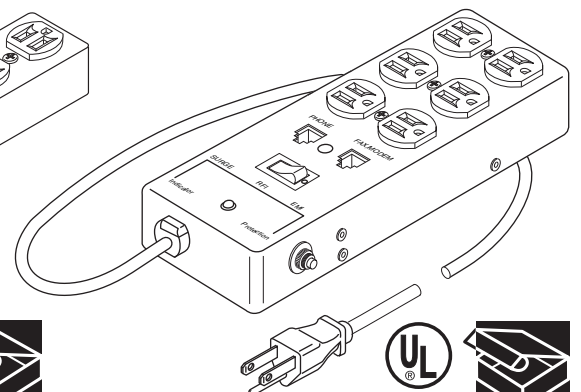

905-216 6-Outlet Modem/Fax Surge Protector
3-MOV 3-Line Protection – 6' Cord
EMI-RFI Noise Filtered
Built-In Resettable Circuit Breaker
Illuminated On-Off Rocker Switch
Phone/Fax/Modem Port
LED Surge Protection Indicator
Built-In Hanging Brackets
Baked-Enamel Metal Housing
Clamping Voltage 175V
Surge Dissipation 270-Joules

905-608 8-Outlet No Surge

905-106 6-Outlet 90-Joules

905-109 6-Outlet 90-Joules

905-206 6-Outlet 110-Joules

905-216 6-Outlet 270-Joules