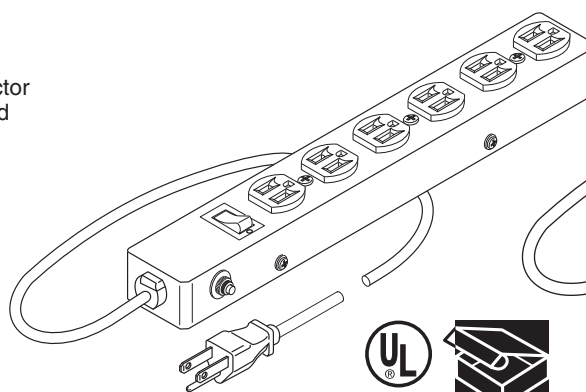

905-206 6-Outlet Basic AC Surge Protector
1-MOV Basic Protection – 4' Cord
Built-In Resettable Circuit Breaker
Illuminated On-Off Rocker Switch
Built-In Hanging Brackets
Baked-Enamel Metal Housing
Clamping Voltage 400V
Surge Dissipation 110-Joules

905-216 6-Outlet Modem/Fax Surge Protector
3-MOV 3-Line Protection – 6' Cord
EMI-RFI Noise Filtered
Built-In Resettable Circuit Breaker
Illuminated On-Off Rocker Switch
Phone/Fax/Modem Port
LED Surge Protection Indicator
Built-In Hanging Brackets
Baked-Enamel Metal Housing
Clamping Voltage 175V
Surge Dissipation 270-Joules

905-608 8-Outlet No Surge

905-106 6-Outlet 90-Joules

905-109 6-Outlet 90-Joules

905-206 6-Outlet 110-Joules

905-216 6-Outlet 270-Joules