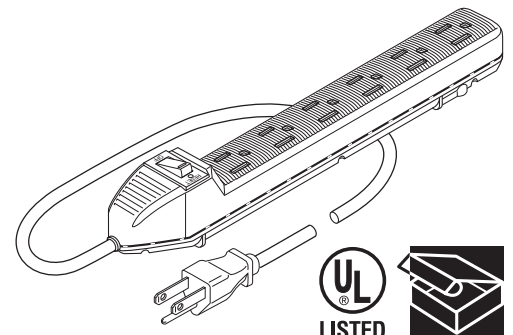

905-109 6-Outlet 90-Joules