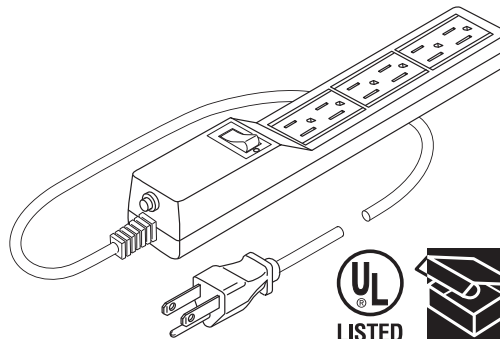

905-106 6-Outlet 90-Joules