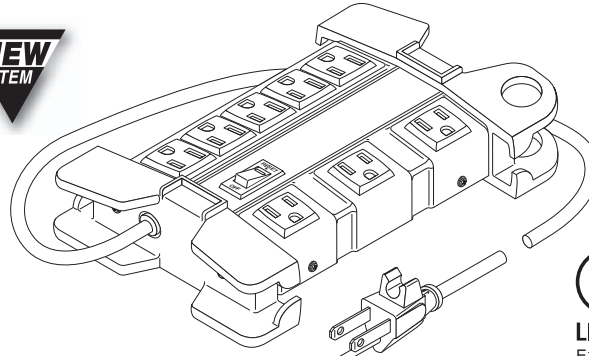

905-608 8-Outlet No Surge