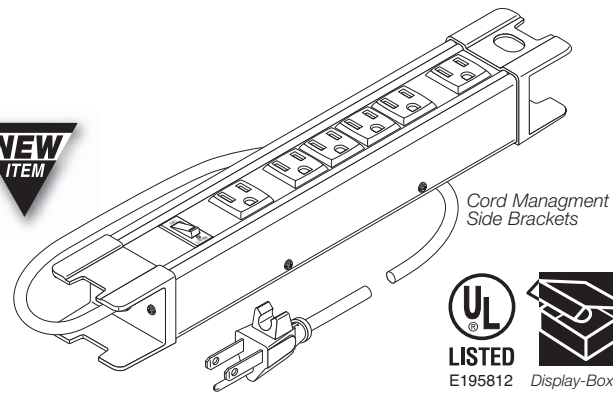

Heavy-Duty Outlet Strips

Heavy-Duty Multiple Outlet Strip – Non Surge-Protected
Cord management side brackets allow cord to wrap around strip for convenient storage
Bright Yellow Thick PVC Jacket
Heavy-Duty Metal Housing – 3-Wire Grounded Outlets
Illuminated Breaker-Switch
6' AWG14 Grounded Power Cord
125VAC 15A 1875W – UL Listed
Display Packaged for Resale

905-606 6-Outlet Heavy-Duty Multiple Outlet Strip ◀ **NEW**
2-Transformer-Spaced Outlets

905-608 8-Outlet Heavy Duty-Multiple Outlet Strip ◀ **NEW**
3-Transformer-Spaced Outlets

Cord Management Side Brackets

905-606 6-Outlet No Surge

Surge-Protected Strips

Surge Protected Multiple Outlet Strips
3-Wire NEMA 5-15 Grounded Outlets
AWG14 3-Wire Heavy-Duty Grounded Power Cord
Less than 1ns Response Time
125VAC 15A 1875W – UL Listed
Display Packaged for Resale

905-106 6-Outlet Basic AC Surge Protector
1-MOV Basic Protection – 4' Cord
Built-In Resettable Circuit Breaker
Illuminated On-Off Rocker Switch
Built-In Hanging Brackets
High-Impact ABS Plastic Housing
Clamping Voltage 400V
Surge Dissipation 90-Joules