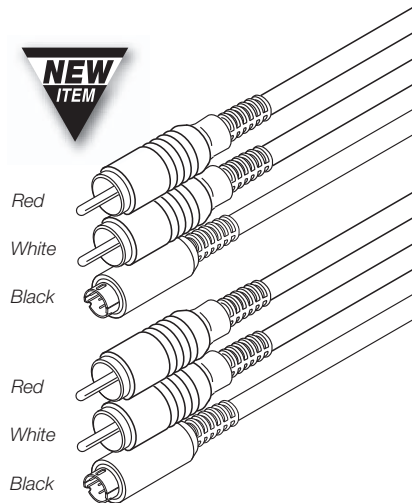

255-216 6' Nickel
255-218 12' Nickel

255-217 3' Nickel
255-219 6' Nickel

255-199 3' Gold
255-200 6' Gold
255-202 12' Gold
255-206 25' Gold
255-208 50' Gold
255-209 75' Gold
255-211 100' Gold

206-295 6' Gold
206-297 12' Gold

253-003BL 3' Blue Gold
253-006BL 6' Blue Gold
253-012BL 12' Blue Gold

255-212 6' Gold
255-213 12' Gold

Camcorder Cables

Premium Camcorder Cables Suitable for High-Performance Video and Audio Playback Connect to Mini-Plug-compatible camcorders 3.5mm AV Mini-Plug to Three RCA Plugs 2.8mm OD Black PVC Jacket Color-Coded Nickel-Plated RCA Plugs AWG28 Stranded Copper Center Conductor Low-Loss 95% Spiral-Wound Copper Shield 99.99% Pure Oxygen-Free Copper Wire

- 255-216** 3' 3.5mm to 3.5mm Camcorder Cable
- 255-217** 3' 3.5mm to 3-RCA Camcorder Cable
- 255-218** 6' 3.5mm to 3.5mm Camcorder Cable
- 255-219** 6' 3.5mm to 3-RCA Camcorder Cable

S-Video Cables

Low-Loss Fully-Shielded S-Video Cables Applications include home theater, DSS receivers, VCRs, DVRs/PVRs, camcorders, DVD players 4-Contact Mini-DIN Plug to Plug – Gold Plated AWG28 Stranded Copper Center Conductors Two 95% Shielded Spiral-Wound Inner Conductors Fully Molded – 5mm OD Flexible Black PVC Jacket

- NEW** ▶ **206-295** 6' S-Video Audio-Video Cable – Gold
- NEW** ▶ **206-297** 12' S-Video Audio-Video Cable – Gold

Optical S-Video Patch Cords

High-Grade S-Video Optical Patch Cords Blue or Ivory 6.0mm OD Flexible PVC Jacket Fully Molded Construction Convex Optical Lens – P.M.M.A. Fiber Gold-Plated RCA and S-Video Connectors AWG28 Stranded Copper Center Conductors Low-Loss 95% Stranded Braided Copper Shield 99.99% Pure Oxygen-Free Copper Wire