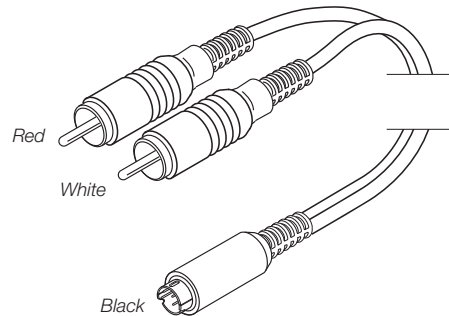

255-216 6' Nickel
255-218 12' Nickel

255-217 3' Nickel
255-219 6' Nickel

255-199 3' Gold
255-200 6' Gold
255-202 12' Gold
255-206 25' Gold
255-208 50' Gold
255-209 75' Gold
255-211 100' Gold

206-295 6' Gold
206-297 12' Gold

253-003BL 3' Blue Gold
253-006BL 6' Blue Gold
253-012BL 12' Blue Gold

255-212 6' Gold
255-213 12' Gold

Camcorder Cables

Premium Camcorder Cables Suitable for High-Performance Video and Audio Playback Connect to Mini-Plug-compatible camcorders 3.5mm AV Mini-Plug to Three RCA Plugs 2.8mm OD Black PVC Jacket Color-Coded Nickel-Plated RCA Plugs AWG28 Stranded Copper Center Conductor Low-Loss 95% Spiral-Wound Copper Shield 99.99% Pure Oxygen-Free Copper Wire

- 255-216** 3' 3.5mm to 3.5mm Camcorder Cable
- 255-217** 3' 3.5mm to 3-RCA Camcorder Cable
- 255-218** 6' 3.5mm to 3.5mm Camcorder Cable
- 255-219** 6' 3.5mm to 3-RCA Camcorder Cable

S-Video Cables

Low-Loss Fully-Shielded S-Video Cables Applications include home theater, DSS receivers, VCRs, DVRs/PVRs, camcorders, DVD players 4-Contact Mini-DIN Plug to Plug – Gold Plated AWG28 Stranded Copper Center Conductors Two 95% Shielded Spiral-Wound Inner Conductors Fully Molded – 5mm OD Flexible Black PVC Jacket

- NEW** ▶ **206-295** 6' S-Video Audio-Video Cable – Gold
- NEW** ▶ **206-297** 12' S-Video Audio-Video Cable – Gold

Optical S-Video Patch Cords

High-Grade S-Video Optical Patch Cords Blue or Ivory 6.0mm OD Flexible PVC Jacket Fully Molded Construction Convex Optical Lens – P.M.M.A. Fiber Gold-Plated RCA and S-Video Connectors AWG28 Stranded Copper Center Conductors Low-Loss 95% Stranded Braided Copper Shield 99.99% Pure Oxygen-Free Copper Wire