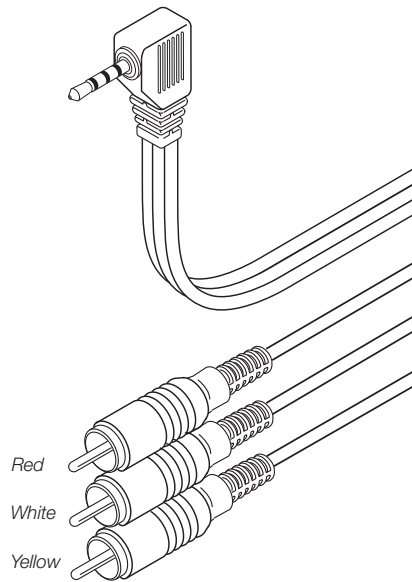

255-216 6' Nickel
255-218 12' Nickel

255-217 3' Nickel
255-219 6' Nickel

255-199 3' Gold
255-200 6' Gold
255-202 12' Gold
255-206 25' Gold
255-208 50' Gold
255-209 75' Gold
255-211 100' Gold

206-295 6' Gold
206-297 12' Gold

253-003BL 3' Blue Gold
253-006BL 6' Blue Gold
253-012BL 12' Blue Gold

255-212 6' Gold
255-213 12' Gold

Camcorder Cables

Premium Camcorder Cables Suitable for High-Performance Video and Audio Playback Connect to Mini-Plug-compatible camcorders 3.5mm AV Mini-Plug to Three RCA Plugs 2.8mm OD Black PVC Jacket Color-Coded Nickel-Plated RCA Plugs AWG28 Stranded Copper Center Conductor Low-Loss 95% Spiral-Wound Copper Shield 99.99% Pure Oxygen-Free Copper Wire

- 255-216** 3' 3.5mm to 3.5mm Camcorder Cable
- 255-217** 3' 3.5mm to 3-RCA Camcorder Cable
- 255-218** 6' 3.5mm to 3.5mm Camcorder Cable
- 255-219** 6' 3.5mm to 3-RCA Camcorder Cable

S-Video Cables

Low-Loss Fully-Shielded S-Video Cables Applications include home theater, DSS receivers, VCRs, DVRs/PVRs, camcorders, DVD players 4-Contact Mini-DIN Plug to Plug – Gold Plated AWG28 Stranded Copper Center Conductors Two 95% Shielded Spiral-Wound Inner Conductors Fully Molded – 5mm OD Flexible Black PVC Jacket

- NEW** ▶ **206-295** 6' S-Video Audio-Video Cable – Gold
- NEW** ▶ **206-297** 12' S-Video Audio-Video Cable – Gold

Optical S-Video Patch Cords

High-Grade S-Video Optical Patch Cords Blue or Ivory 6.0mm OD Flexible PVC Jacket Fully Molded Construction Convex Optical Lens – P.M.M.A. Fiber Gold-Plated RCA and S-Video Connectors AWG28 Stranded Copper Center Conductors Low-Loss 95% Stranded Braided Copper Shield 99.99% Pure Oxygen-Free Copper Wire