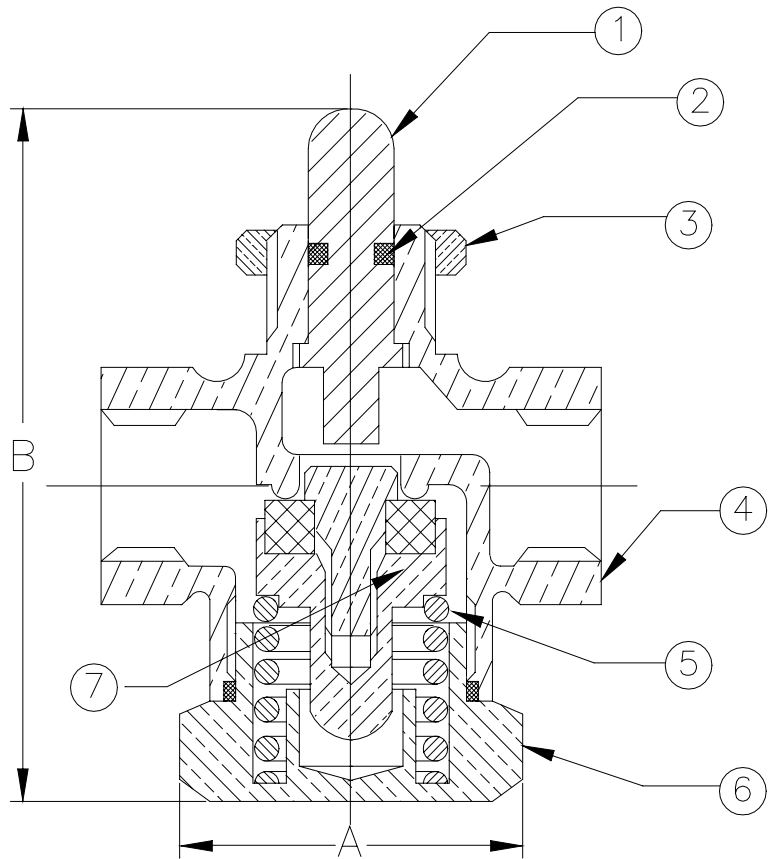

100% Pressure Tested

Threaded Ends

PTFE Disc • Integral Seat

MATERIAL LIST

NO.	DESCRIPTION	MATERIAL
1	Stem	Stainless Steel
2	O-Ring	Viton
3	Lock Nut	Brass
4	Body	Bronze
5	Spring	Stainless Steel
6	Cap	Brass
7	Disc Holder	Bronze

	A	B	Qty. Per Ctn.
44 1/4"	1.88	2.50	25