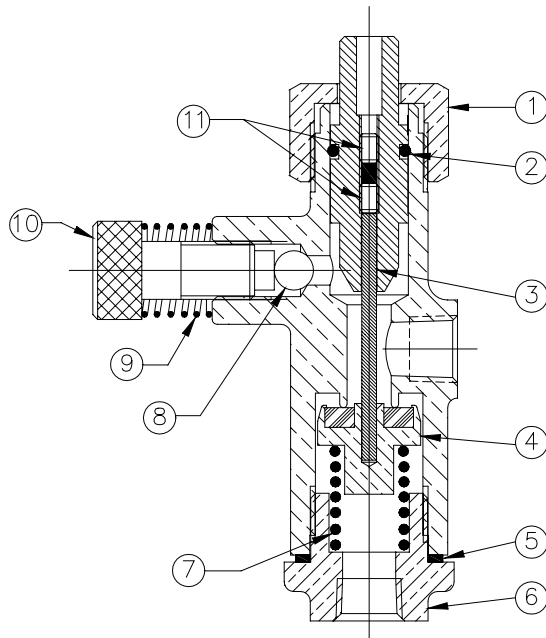

UNITED BRASS WORKS, INC.
714 S. Main St., Randleman, NC 27317
Tel: 800-334-3035 Fax: 800-498-4696 www.ubw.com

Model R200 Hoffman Selector Valve Assembly

*Complete Valve No Longer Available,
Component Parts Only.*

MATERIAL LIST

NO.	DESCRIPTION	QTY.
1	R178 – Nut	1
2	R182 – Spacer	1
3	R181 – Stem	1
4	R153 – Stem Holder	1
5	V20 – Gasket	1
6	R180 – Nut	1
7	R159 – Spring	1
8	R210 – Stainless Steel Ball	1
9	50D 1¼” - Spring	1
10	R208 – Stem	1
11	R177 – Set Screw	2