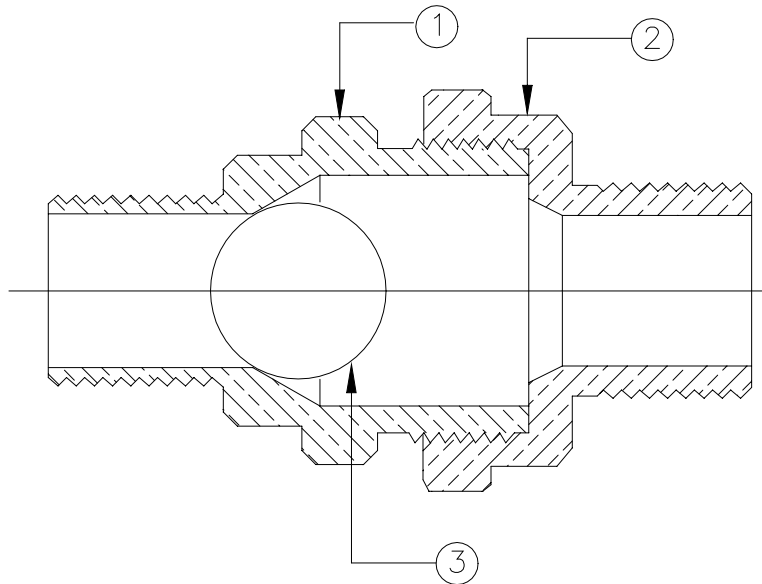

## Model 235 Ball Drip Valve

200 lbs. WOG

*Valve unseats only by force of gravity  
causing ball to fall off seat.  
Use only in horizontal position.  
Do Not Use with more than  
1 ft. of head (water pressure) on ball check.*

### MATERIAL LIST

NO.	DESCRIPTION	MATERIAL
1	Body	Brass
2	Tail Piece	Brass
3	Ball	Stainless Steel

Size	1/2"	3/4"
Ship Wgt. (lbs.)	0.43	0.56
Qty. Unit Pack	12	12