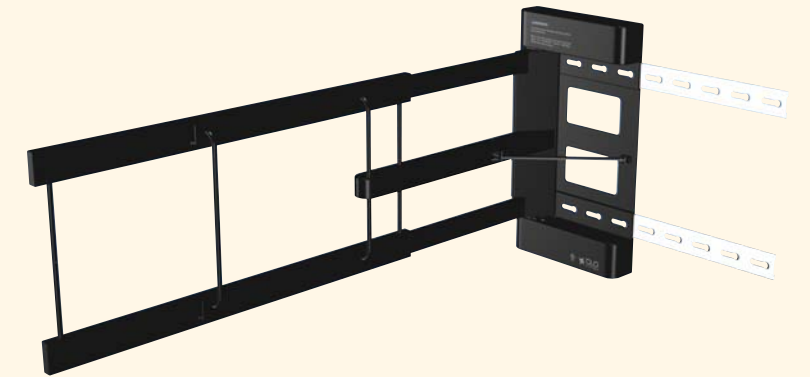

**Automated Large Full-Motion Mount**

**Model LA112-B1**

- Fits TVs 40" – 63" and up to 180 lbs.
- Automated movement allows for a "touch free" solution to tilt, swivel and extend
- Features automated tilt, swivel and extension motions
- Flexible decorative exterior cover protects inner components
- Includes programmable remote for controlling mount and other devices
- Wire management system conceals and protects cables
- Works with RS232 standard for integration
- IR capabilities allow mount to be pre-programmed to a specific position by simply turning on the TV
- Available now

**Accessories**

**MA3A-B1**

- Adapter to allow LA112 to accommodate smaller hole patterns, including VESA 200 x 200
- Available January 2008

**XA2A-B1**

- Adapter to allow LA112 to accommodate larger hole patterns, including VESA 800
- Available January 2008

**Automated Swing Arm Mount**

- Fits 37"- 50" flat-panel TVs up to 135 lbs
- Automated motion swings away from the wall
- Synchronized sliding feature allows S-arm to be continually hidden behind TV
- Smooth, quiet operation and modern, compact design
- Easy to install
- Adjustable home position to ensure the TV is parallel with the wall
- Multi-mounting application for left or right swivel
- Rests just 2.8" from wall when fully retracted
- IR remote control
- Silk black finish

**Automated Tilt Mount**

- Attaches directly to VisionMount® VMPL flat-panel TV wall plate
- Fits 32"- 60" flat-panel TVs up to 150 lbs
- Automated tilting mount reduces glare and reflections
- Smooth, quiet operation and modern, compact design
- Easy to install
- Adjustable home position ensures mount is perfectly upright when TV is turned off
- IR remote control
- Silk black finish