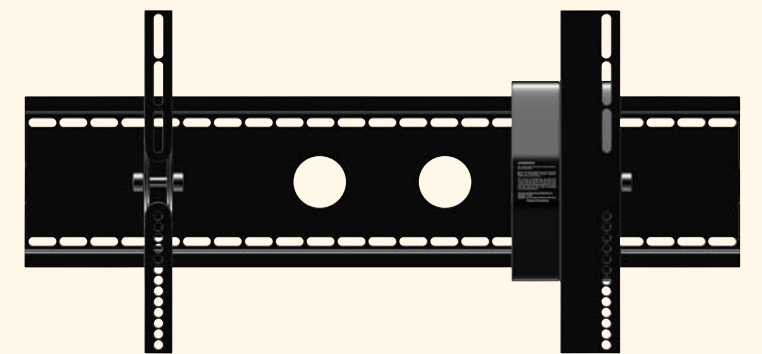

**Automated Large Full-Motion Mount**

**Model LA112-B1**

- Fits TVs 40" – 63" and up to 180 lbs.
- Automated movement allows for a "touch free" solution to tilt, swivel and extend
- Features automated tilt, swivel and extension motions
- Flexible decorative exterior cover protects inner components
- Includes programmable remote for controlling mount and other devices
- Wire management system conceals and protects cables
- Works with RS232 standard for integration
- IR capabilities allow mount to be pre-programmed to a specific position by simply turning on the TV
- Available now

**Accessories**

**MA3A-B1**

- Adapter to allow LA112 to accommodate smaller hole patterns, including VESA 200 x 200
- Available January 2008

**XA2A-B1**

- Adapter to allow LA112 to accommodate larger hole patterns, including VESA 800
- Available January 2008

**Automated Swing Arm Mount**

- Fits 37"- 50" flat-panel TVs up to 135 lbs
- Automated motion swings away from the wall
- Synchronized sliding feature allows S-arm to be continually hidden behind TV
- Smooth, quiet operation and modern, compact design
- Easy to install
- Adjustable home position to ensure the TV is parallel with the wall
- Multi-mounting application for left or right swivel
- Rests just 2.8" from wall when fully retracted
- IR remote control
- Silk black finish

**Automated Tilt Mount**

- Attaches directly to VisionMount® VMPL flat-panel TV wall plate
- Fits 32"- 60" flat-panel TVs up to 150 lbs
- Automated tilting mount reduces glare and reflections
- Smooth, quiet operation and modern, compact design
- Easy to install
- Adjustable home position ensures mount is perfectly upright when TV is turned off
- IR remote control
- Silk black finish