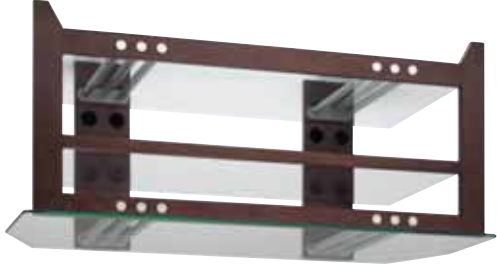

DESCRIPTION Widescreen TV/AV Stand: available in cherry, black or mocha with clear glass	PRODUCT DIMENSIONS (w x d x h) 49" x 19" x 21.25" 124.5 x 48.25 x 53.75 cm	MID SHELF SIZE/CAPACITY 41" x 17" / 60 lbs. 104 x 43.25 cm / 27.25 kg	MODELS NFV49C NFV49B NFV49mo
	TOP SHELF SIZE/CAPACITY 49" x 19" / 150 lbs. 124.5 x 48.25 cm / 68 kg	BOTTOM SHELF SIZE/CAPACITY 41" x 17" / 80 lbs. 104 x 43.25 cm / 36.25 kg