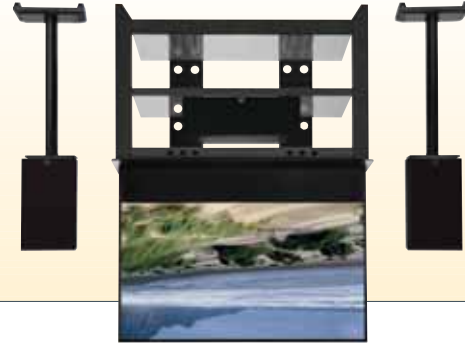

Contemporary design and rigid construction come together to create strength and beauty. The Natural AV Foundations™ line from Sanus Systems is elegant. It's contemporary. And it's functional. When designing Natural Furniture, Sanus set out to create an element of lasting beauty. But the real beauty is in the engineering. Solid Grade A hardwood, extra-thick tempered glass and rigid steel pillars provide incredible strength. With a full complement of accessory pieces, it's easy to decorate an entire room.

Models NFV249-M1 and NFA245-M1 shown with VisionMount™ model VMAA18

<b>DESCRIPTION</b> Three-Shelf Audio/Video Stand: Available in cherry with clear glass, black or mocha with smoked glass	<b>PRODUCT DIMENSIONS (w x d x h)</b> 49" x 19" x 22" 124.5 x 48.25 x 55.8 cm	<b>MID SHELF SIZE/CAPACITY</b> 41" x 19" / 50 lbs. 104 x 48.25 cm / 22.7 kg	<b>MODELS</b> NFV249-C1 NFV249-B1 NFV249-M1
	<b>TOP SHELF SIZE/CAPACITY</b> 49" x 19" / 150 lbs. 124.5 x 48.25 cm / 68 kg	<b>BOTTOM SHELF SIZE/CAPACITY</b> 41" x 19" / 80 lbs. 104 x 48.25 cm / 36.2 kg	

<b>DESCRIPTION</b> Four-Shelf Audio/Video Stand: Available in cherry with clear glass, black or mocha with smoked glass	<b>PRODUCT DIMENSIONS (w x d x h)</b> 30" x 18" x 29.9" 76.2 x 45.7 x 76 cm	<b>MID SHELF SIZE/CAPACITY</b> 30" x 18" / 50 lbs. 76.25 x 45.75 cm / 22.7 kg	<b>MODELS</b> NFAV230-C1 NFAV230-B1 NFAV230-M1
	<b>TOP SHELF SIZE/CAPACITY</b> 30" x 18" / 110 lbs. 76.25 x 45.75 cm / 49.9 kg	<b>BOTTOM SHELF SIZE/CAPACITY</b> 30" x 18" / 70 lbs. 76.25 x 45.75 cm / 31.7 kg	

<b>DESCRIPTION</b> Five-Shelf Audio Stand: Available in cherry with clear glass, black or mocha with smoked glass	<b>PRODUCT DIMENSIONS (w x d x h)</b> 26" x 22" x 45" 66 x 56 x 114.25 cm	<b>MID SHELF SIZE/CAPACITY</b> 18.5" x 22" / 50 lbs. 47 x 56 cm / 22.7 kg	<b>MODELS</b> NFA245-C1 NFA245-B1 NFA245-M1
	<b>TOP SHELF SIZE/CAPACITY</b> 26" x 22" / 60 lbs. 66 x 55.9 cm / 27.2 kg	<b>BOTTOM SHELF SIZE/CAPACITY</b> 18.5" x 22" / 70 lbs. 47 x 56 cm / 31.7 kg	