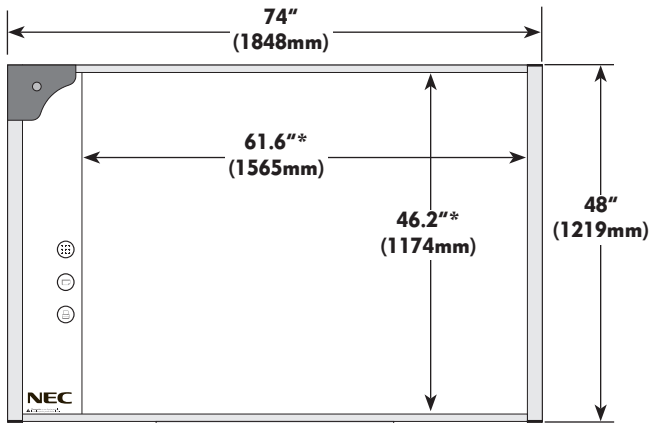

* WRITING SURFACE DIMENSIONS

The IW77's easy buttons allow for quick access to printing, calibrating and opening a new page.

The digital stylus puts the power of interactivity right in your hand.

The eBeam sensor receives coordinates from the stylus, driving the IW77's interactive functionality.

Specifications for IW77

Display Aspect Ratio	4:3
Inputs	Infrared and ultrasonic
Computer Interface	USB 2.0
Screen Size	
Diagonal	77 in. / 1956mm
W x H	61.6 x 46.2 in. / 1565 x 1174mm
Positional Accuracy	+/- 1.5mm
MECHANICAL	
Overall Dimensions (W x H x D)	74 x 48 x 2 in. / 1848 x 1219 x 50.8mm
Weight	
Net	63 lbs.
Gross	77 lbs.
ENVIRONMENTAL	
Operating Temperature	16 - 32°C
Humidity	40 - 70%
BUNDLED SOFTWARE*	
	Interactive software providing organization for gathering, preparing, presenting and sharing computer content. Handwriting recognition provided via Microsoft Office software
MINIMUM SYSTEM REQUIREMENTS	
Windows	Pentium IV, 512MB RAM, 20 MB available HD space; Windows XP, 2000, 2003, Vista, and Tablet PC
Macintosh	Mac OS X 10.4 and higher Available USB port
WARRANTY	
	Two-year limited warranty on hardware and software
IN THE BOX	
	Interactive whiteboard, interactive stylus pen and battery, NEC interact software CD-ROM, mounting bracket and hardware, Quick Reference Guide and Install Guide
ACCESSORIES	
IWSTYLUS	Replacement stylus
IWSTAND	Portable whiteboard stand