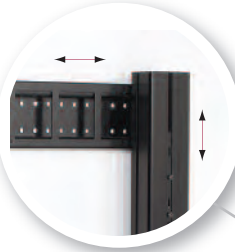

## Modern Meets Practical with Foundations Vertical Series

Sanus Foundations Vertical Series combines the storage capacity of a cabinet with the discreet look of a low-profile wall mount, creating a versatile, stylish piece that complements any décor.

MODEL .....VF5023-B1  
WEIGHT CAPACITY .....75 lbs./shelf  
AVAILABLE .....NOW

MODEL .....VF5022-B1  
WEIGHT CAPACITY .....75 lbs./shelf  
AVAILABLE .....NOW

Interchangeable black glass and wood back panels match any décor

Specially designed extruded aluminum brackets simplify installation by providing both lateral and vertical adjustment

Back panels are slightly offset from wall to easily conceal cables, surge protectors or wall outlets

Large, stable glass shelves are adjustable and hold up to 75 lbs. each

Cable management channel easily routes cabling behind unit