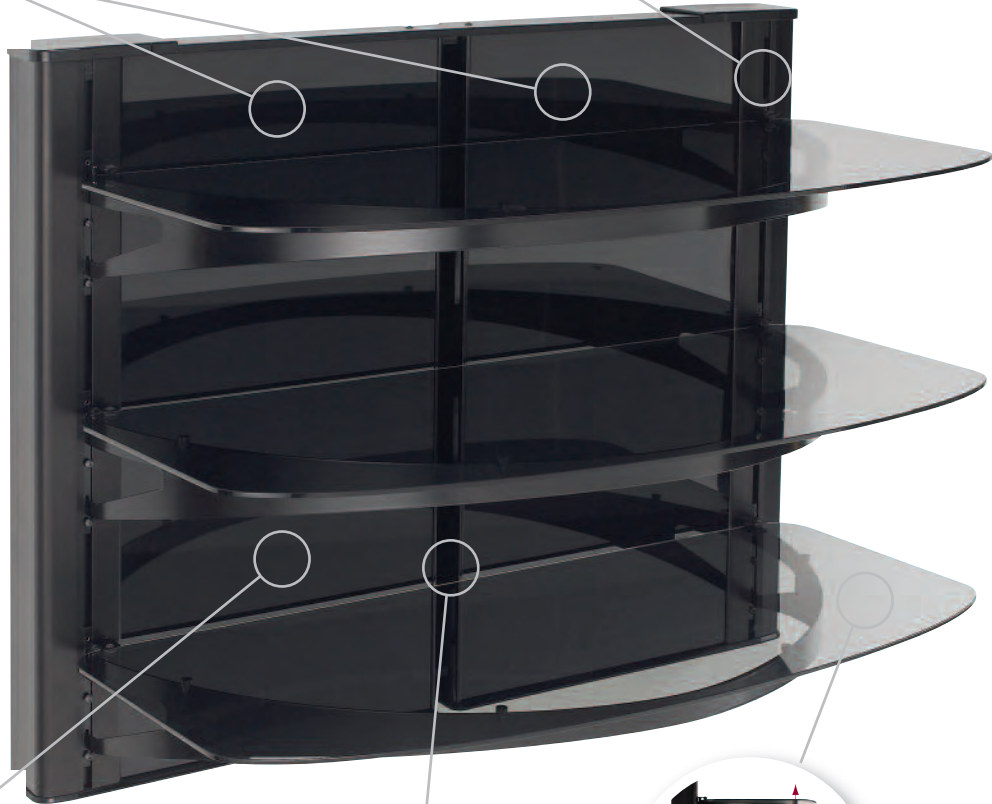

## Modern Meets Practical with Foundations Vertical Series

Sanus Foundations Vertical Series combines the storage capacity of a cabinet with the discreet look of a low-profile wall mount, creating a versatile, stylish piece that complements any décor.

MODEL .....VF5023-B1  
WEIGHT CAPACITY .....75 lbs./shelf  
AVAILABLE .....NOW

MODEL .....VF5022-B1  
WEIGHT CAPACITY .....75 lbs./shelf  
AVAILABLE .....NOW

Interchangeable black glass and wood back panels match any décor

Specially designed extruded aluminum brackets simplify installation by providing both lateral and vertical adjustment

Back panels are slightly offset from wall to easily conceal cables, surge protectors or wall outlets

Large, stable glass shelves are adjustable and hold up to 75 lbs. each

Cable management channel easily routes cabling behind unit